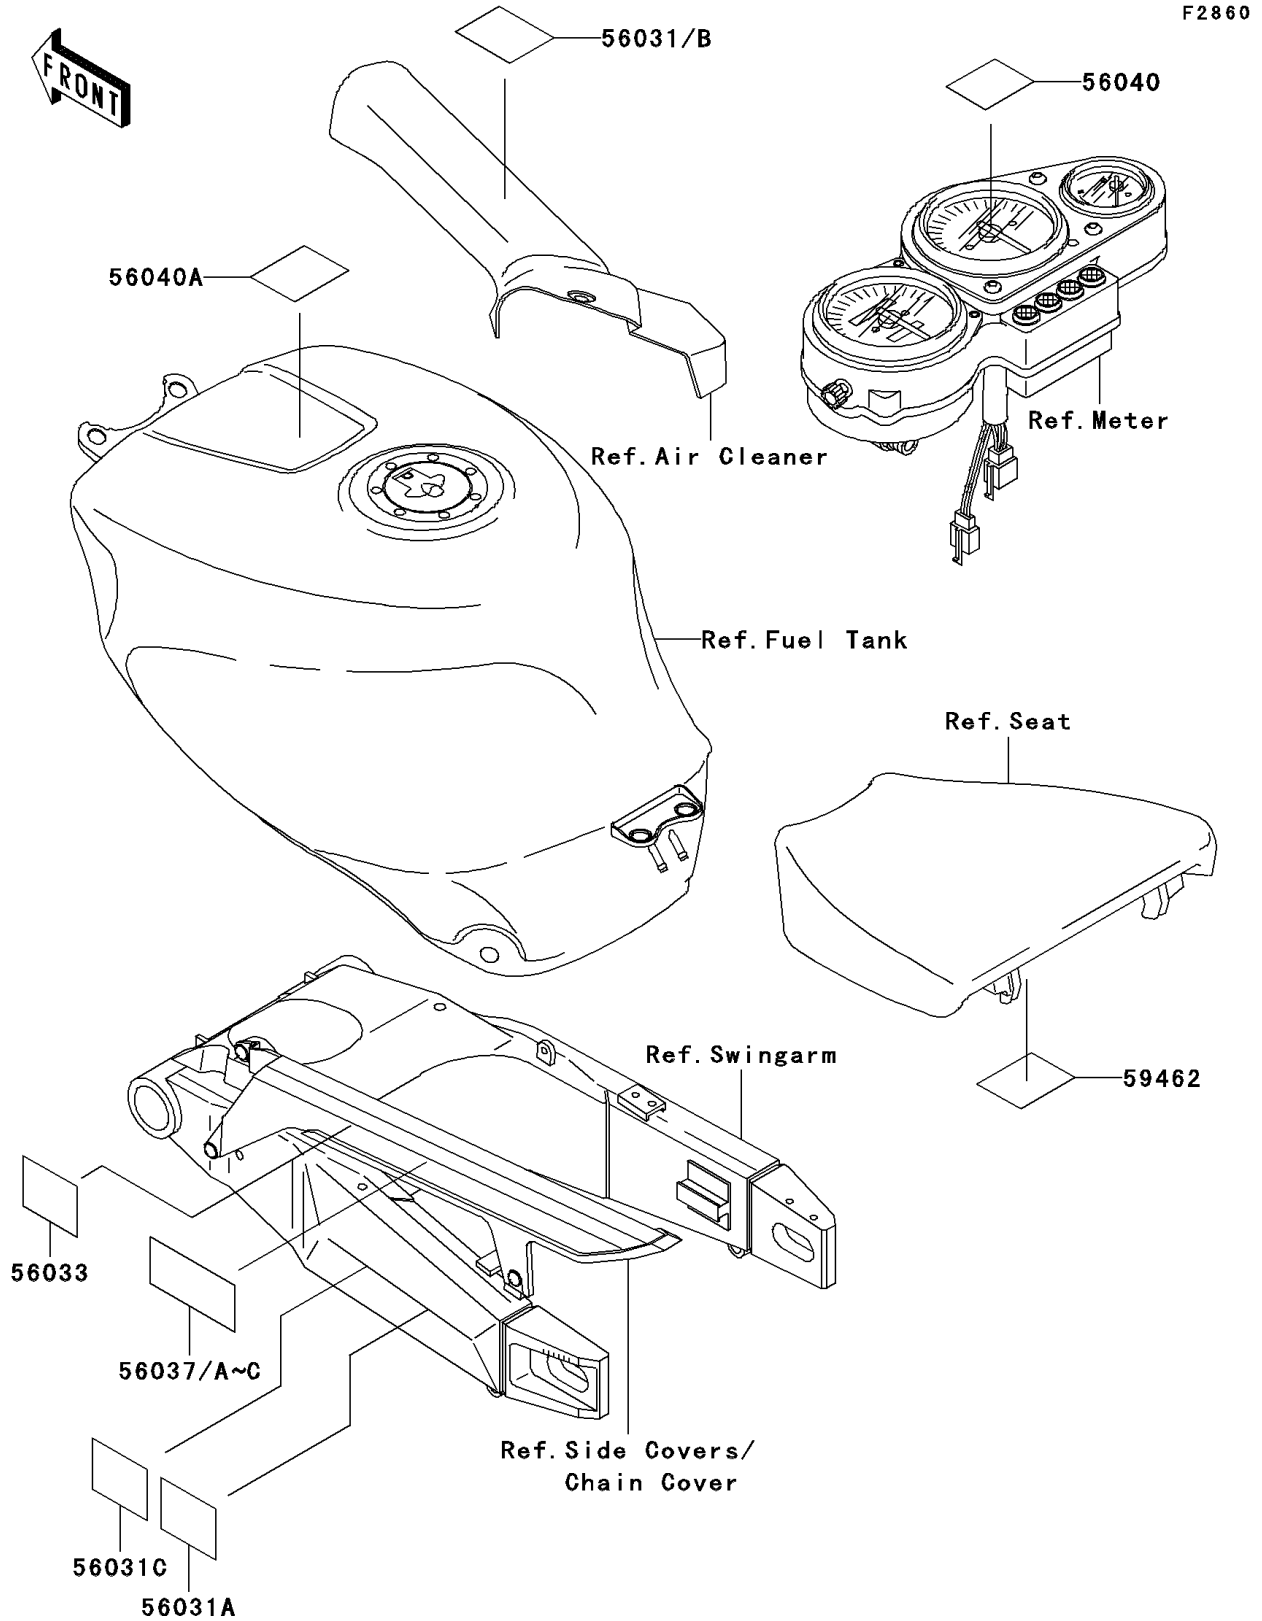

1997 Ninja® ZX™-7R PARTS DIAGRAM

Labels

1997 Ninja® ZX™ -7R PARTS LIST

Labels

ITEM NAME	PART NUMBER	QUANTITY
LABEL-MANUAL,DAILY SAFETY (Ref # 56031C)	56031-1979	1
LABEL-MANUAL,CHAIN (Ref # 56033)	56033-1056	1
LABEL-MANUAL,OIL&OIL FILTER (Ref # 56031)	56031-1958	1
LABEL-MANUAL,DAILY SAFETY (Ref # 56031A)	56031-1959	1
LABEL-MANUAL,OIL&OIL FILTER (Ref # 56031B)	56031-1961	1
LABEL-SPECIFICATION,TIRE&LOAD (Ref # 56037)	56037-1706	1
LABEL-SPECIFICATION,TIRE&LOAD (Ref # 56037A)	56037-1724	1
LABEL-WARNING,BREAK IN CAUTION (Ref # 56040)	56040-1007	1
LABEL-WARNING,EVAPO (Ref # 56040A)	56040-1121	1
LABEL-CERTIFICATION,EVAPO ROUT (Ref # 59462)	59462-1072	1