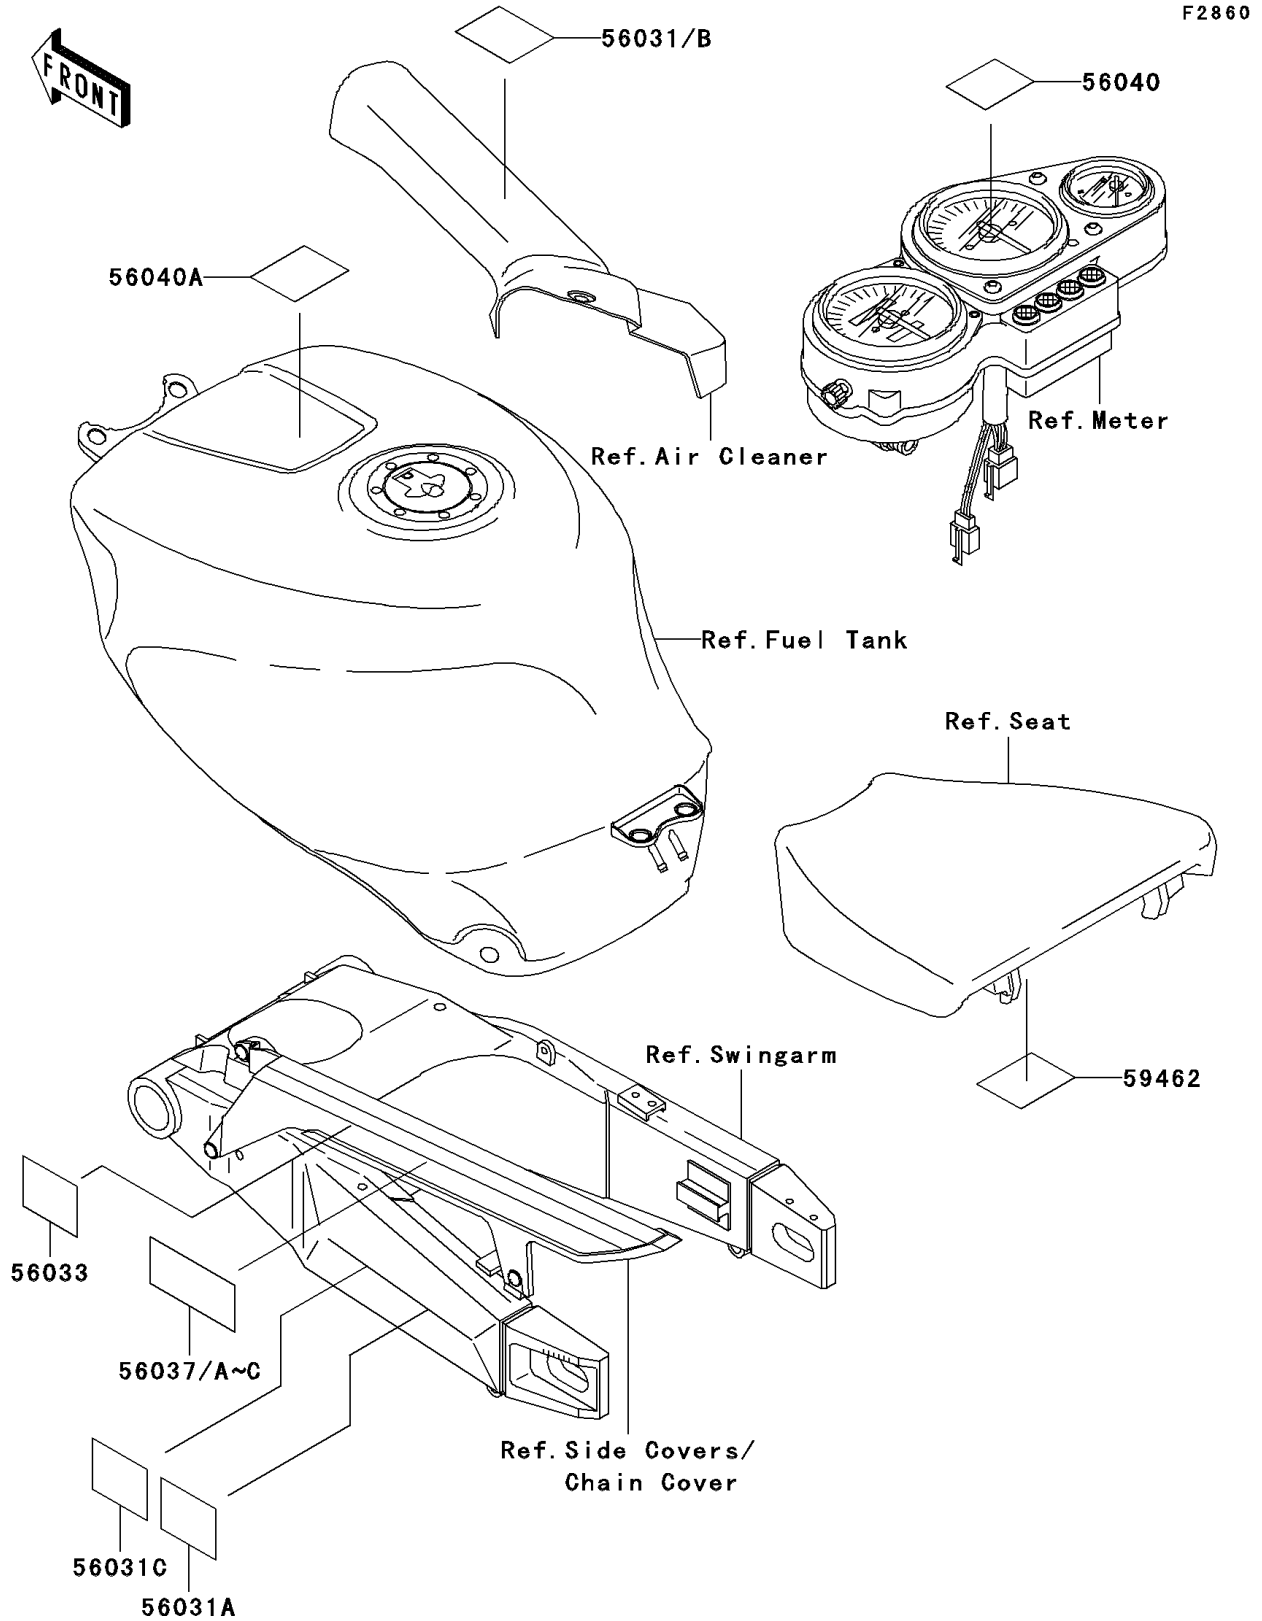

1998 Ninja® ZX™-7R PARTS DIAGRAM

Labels

1998 Ninja® ZX™-7R PARTS LIST

Labels

ITEM NAME	PART NUMBER	QUANTITY
LABEL-MANUAL,DAILY SAFETY (Ref # 56031C)	56031-1979	1
LABEL-MANUAL,CHAIN (Ref # 56033)	56033-1056	1
LABEL-MANUAL,OIL&OIL FILTER (Ref # 56031)	56031-1958	1
LABEL-MANUAL,DAILY SAFETY (Ref # 56031A)	56031-1959	1
LABEL-MANUAL,OIL&OIL FILTER (Ref # 56031B)	56031-1961	1
LABEL-SPECIFICATION,TIRE&LOAD (Ref # 56037B)	56037-1775	1
LABEL-SPECIFICATION,TIRE&LOAD (Ref # 56037C)	56037-1776	1
LABEL-WARNING,BREAK IN CAUTION (Ref # 56040)	56040-1007	1
LABEL-WARNING,EVAPO (Ref # 56040A)	56040-1121	1
LABEL-CERTIFICATION,EVAPO ROUT (Ref # 59462)	59462-1072	1