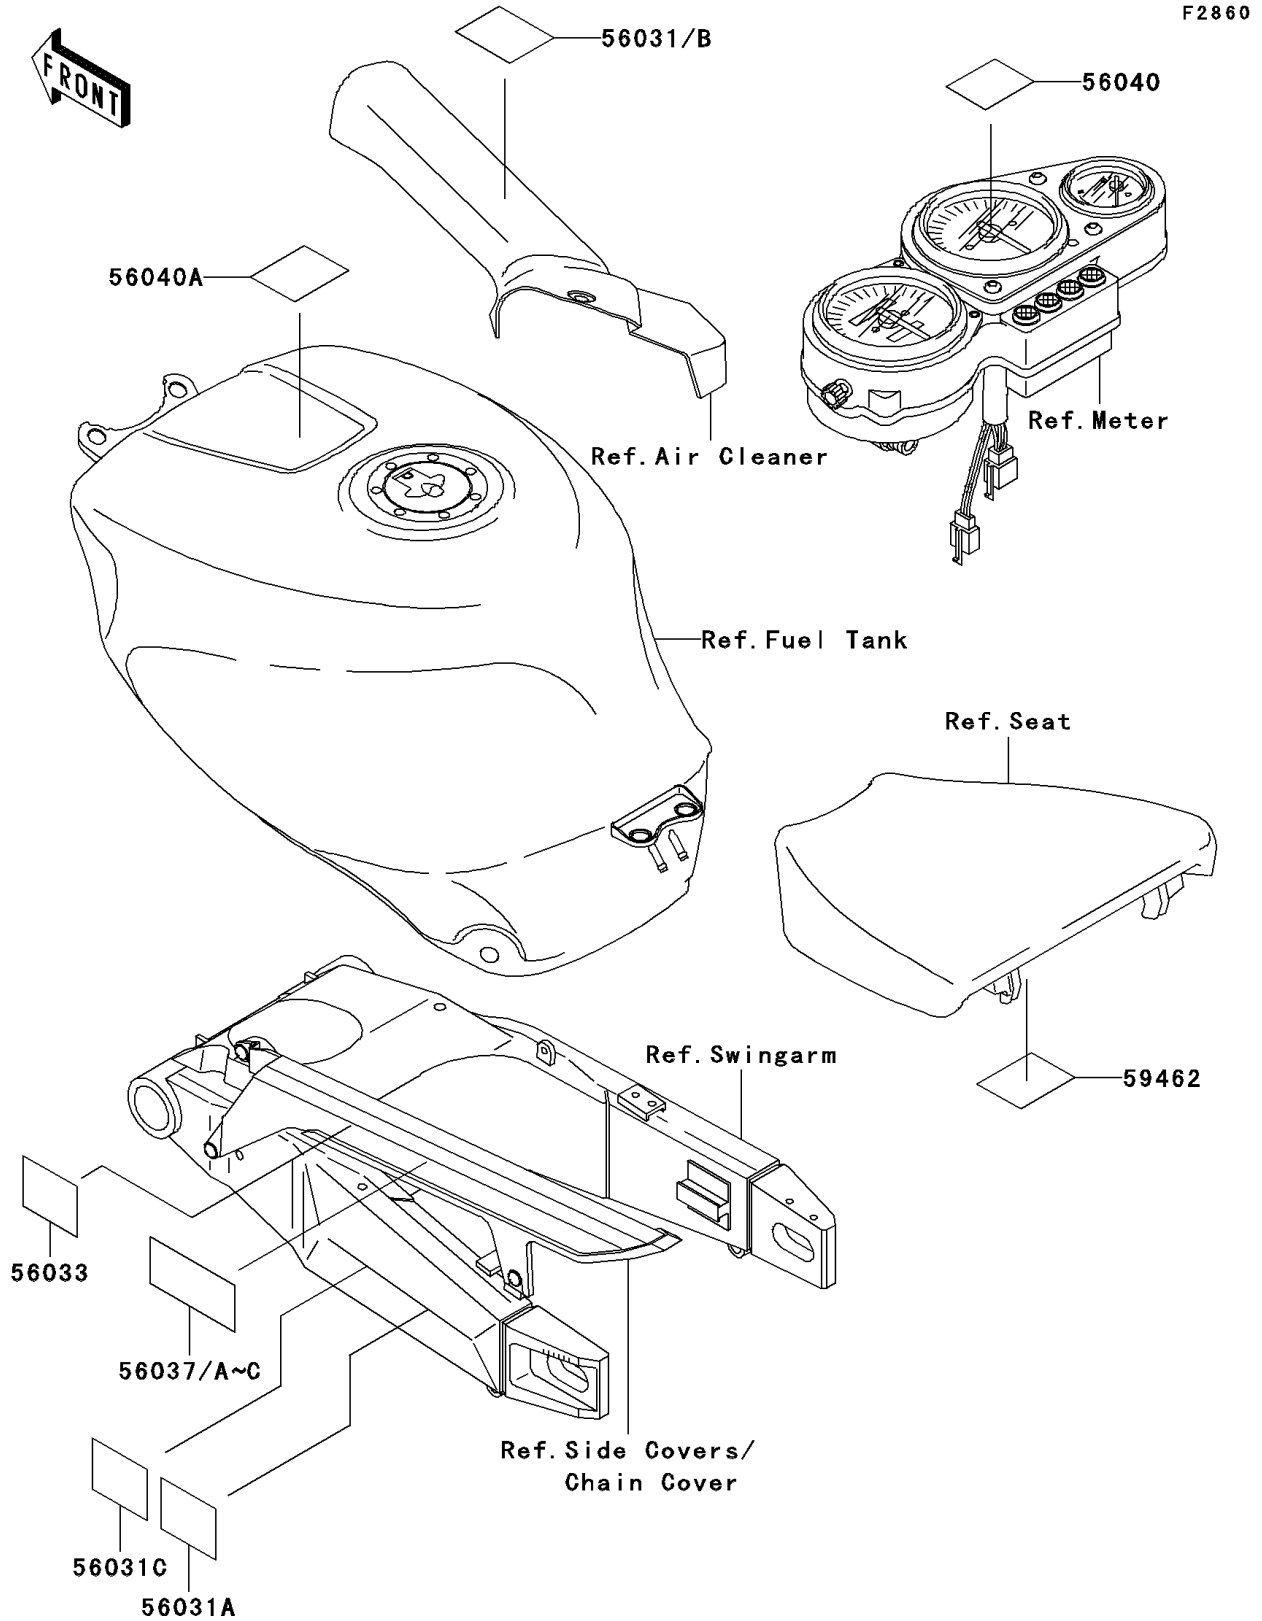

1999 Ninja® ZX™-7R PARTS DIAGRAM

Labels

1999 Ninja® ZX™-7R PARTS LIST

Labels

ITEM NAME	PART NUMBER	QUANTITY
LABEL-MANUAL,DAILY SAFETY (Ref # 56031C)	56031-1979	1
LABEL-MANUAL,CHAIN (Ref # 56033)	56033-1056	1
LABEL-MANUAL,OIL&OIL FILTER (Ref # 56031)	56031-1958	1
LABEL-MANUAL,DAILY SAFETY (Ref # 56031A)	56031-1959	1
LABEL-MANUAL,OIL&OIL FILTER (Ref # 56031B)	56031-1961	1
LABEL-SPECIFICATION,TIRE&LOAD (Ref # 56037B)	56037-1775	1
LABEL-SPECIFICATION,TIRE&LOAD (Ref # 56037C)	56037-1776	1
LABEL-WARNING,BREAK IN CAUTION (Ref # 56040)	56040-1007	1
LABEL-WARNING,EVAPO (Ref # 56040A)	56040-1121	1
LABEL-CERTIFICATION,EVAPO ROUT (Ref # 59462)	59462-1072	1