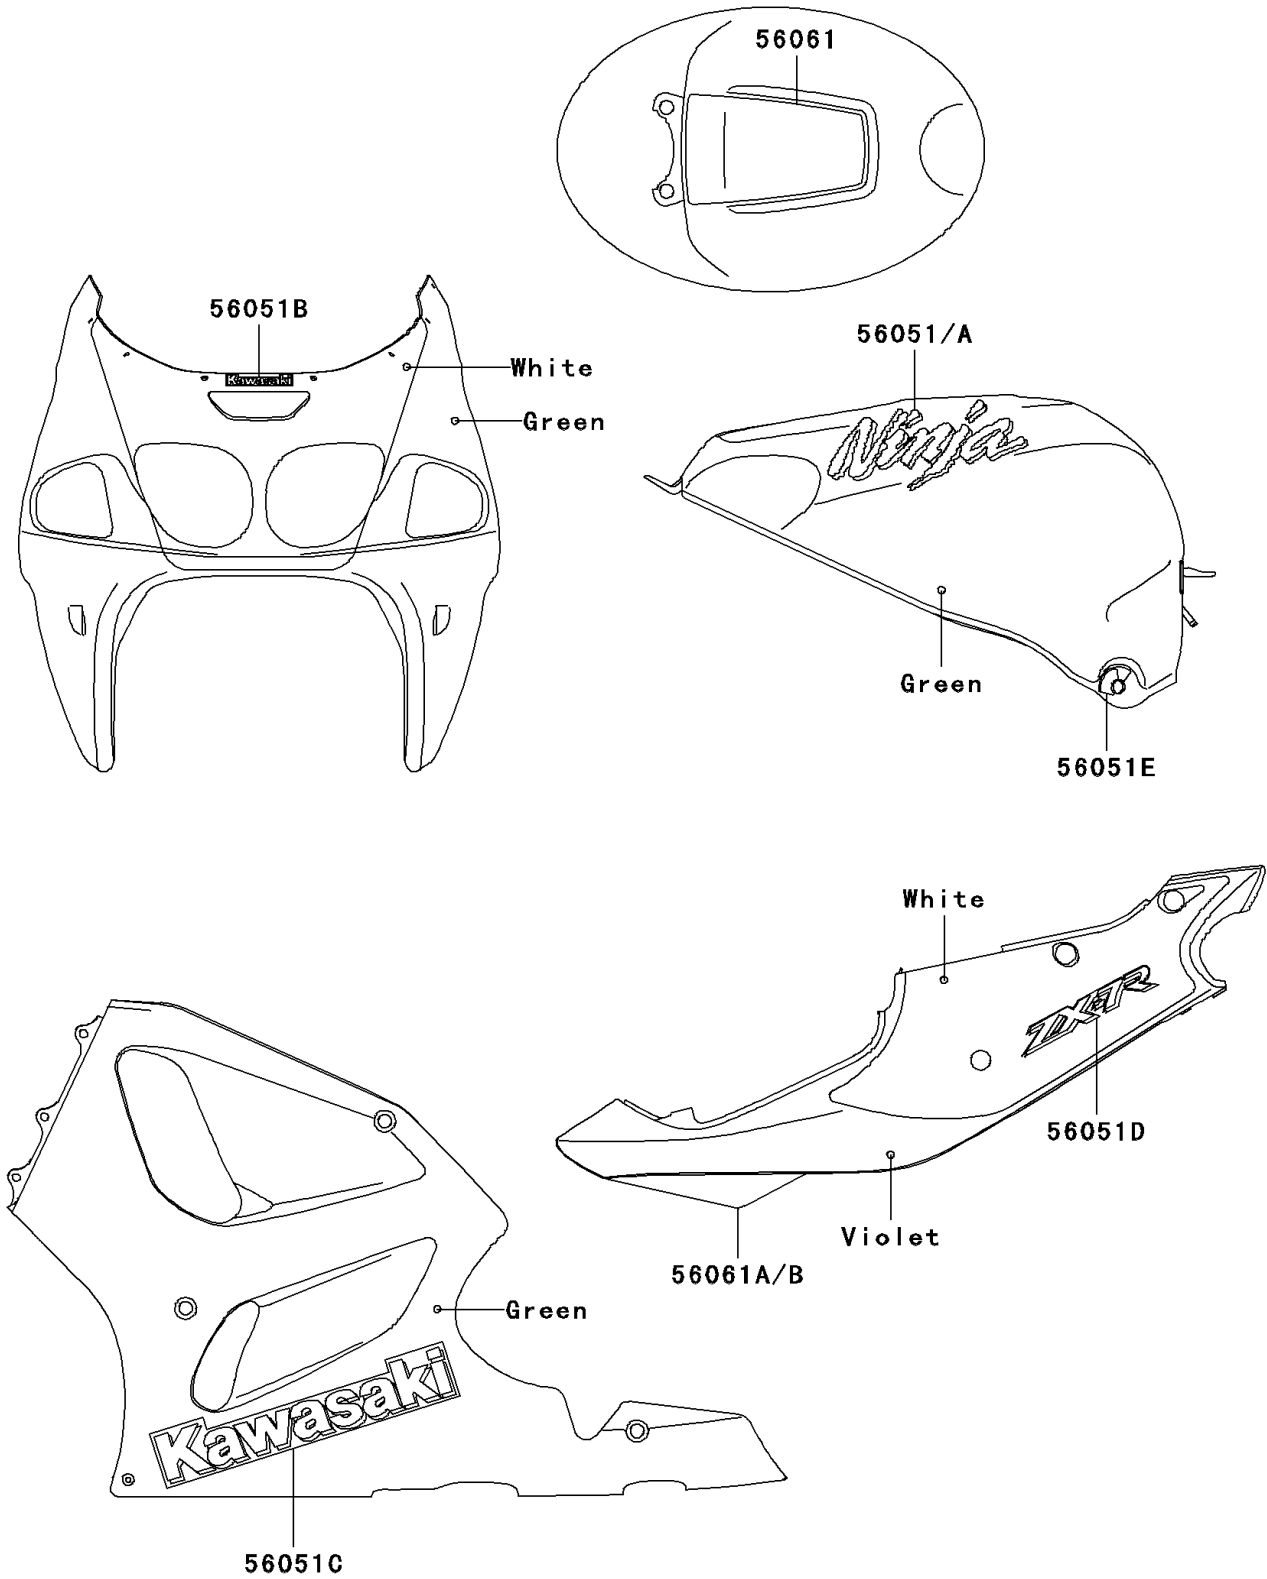

1996 Ninja® ZX™-7R PARTS DIAGRAM

Decals(Green)(ZX750-P1)

F2861A

1996 Ninja® ZX™-7R PARTS LIST

Decals(Green)(ZX750-P1)

ITEM NAME	PART NUMBER	QUANTITY
MARK,FUEL TANK,LH,NINJA (Ref # 56051)	56051-1190	1
MARK,FUEL TANK,RH,NINJA (Ref # 56051A)	56051-1207	1
MARK,UPP COWLING,KAWASAKI (Ref # 56051B)	56051-1409	1
MARK,LWR COWLING,KAWASAKI (Ref # 56051C)	56051-1410	2
MARK,SIDE COVER,ZX-7R (Ref # 56051D)	56051-1411	2
MARK,FUEL TANK (Ref # 56051E)	56051-1419	1
PATTERN,FUEL TANK (Ref # 56061)	56061-1664	1
PATTERN,SIDE COVER,LH (Ref # 56061A)	56061-1665	1
PATTERN,SIDE COVER,RH (Ref # 56061B)	56061-1666	1