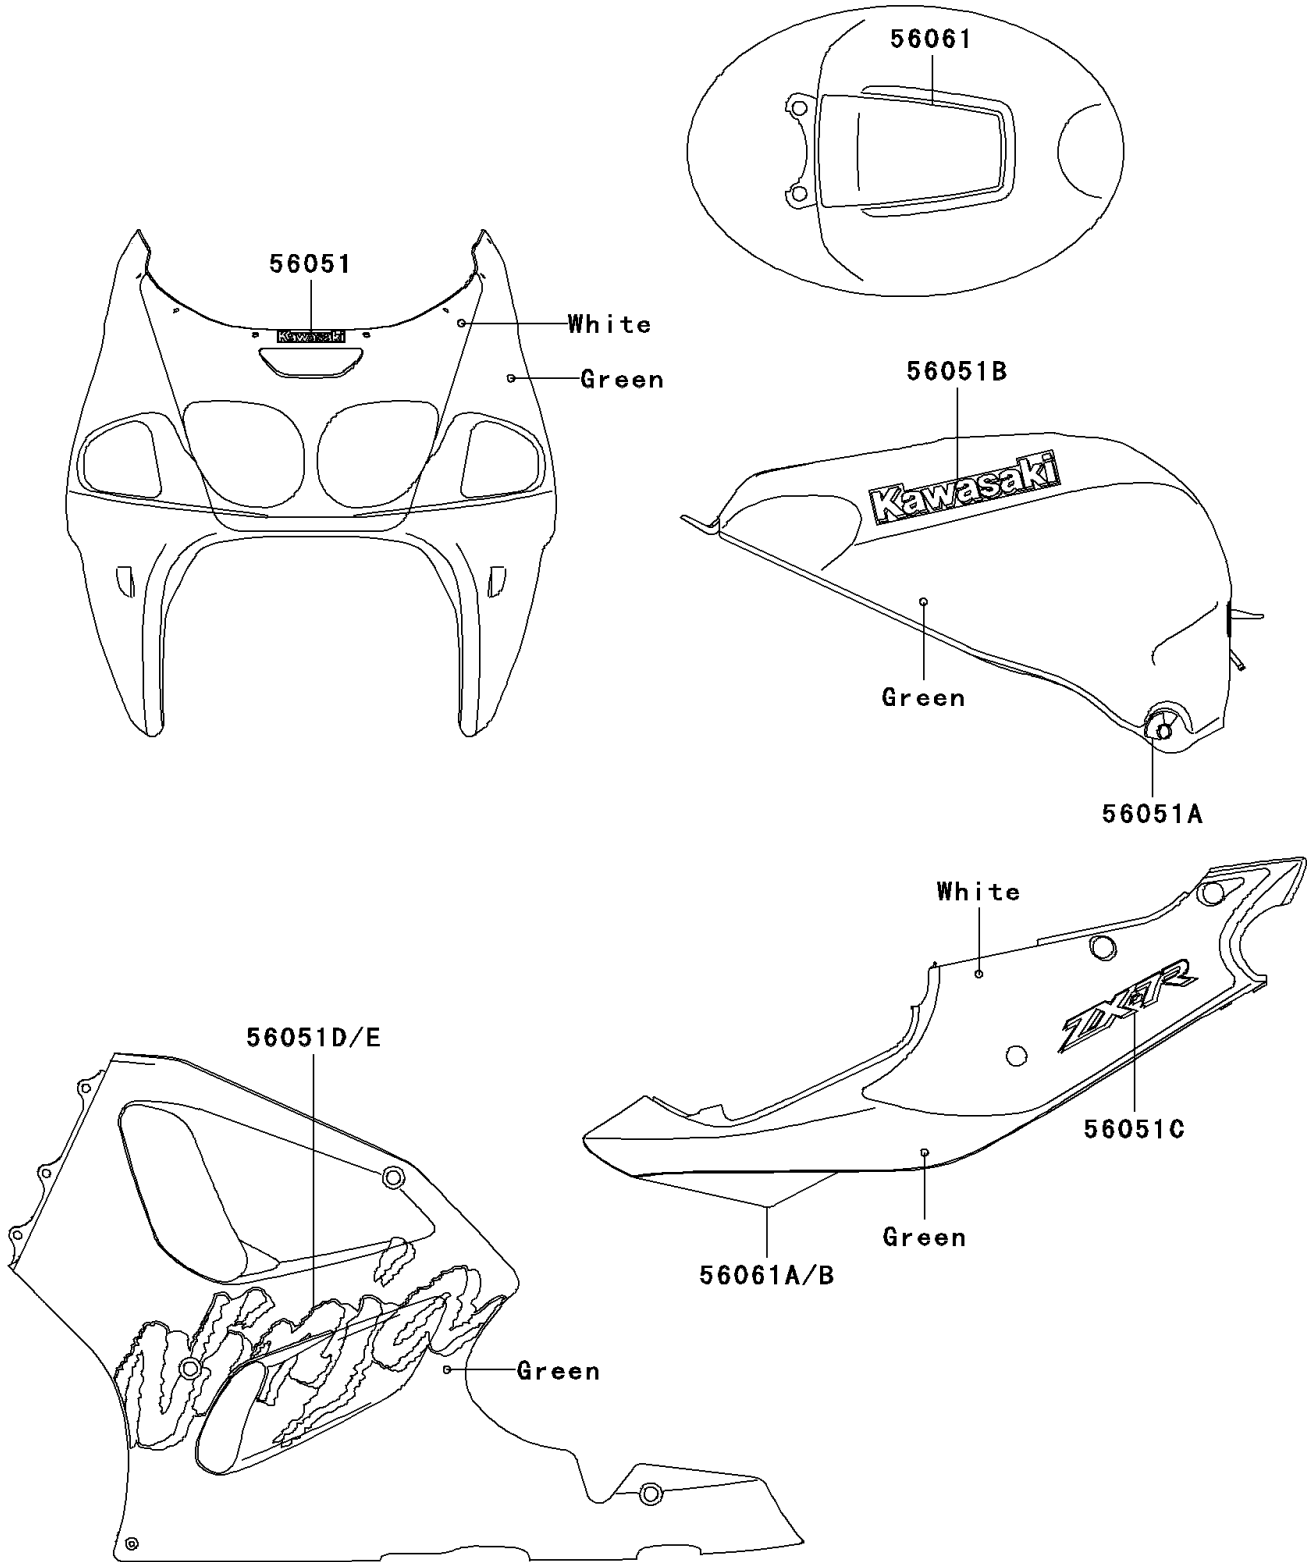

1998 Ninja® ZX™-7R PARTS DIAGRAM

Decals(Green)(ZX750-P3)

F2861D

1998 Ninja® ZX™-7R PARTS LIST

Decals(Green)(ZX750-P3)

ITEM NAME	PART NUMBER	QUANTITY
MARK,UPP COWLING,KAWASAKI (Ref # 56051)	56051-1409	1
MARK,FUEL TANK (Ref # 56051A)	56051-1419	1
MARK,FUEL TANK,KAWASAKI (Ref # 56051B)	56051-1649	2
MARK,SIDE COVER,ZX-7R (Ref # 56051C)	56051-1650	2
MARK,LWR COWLING,LH,NINJA (Ref # 56051D)	56051-1651	1
MARK,LWR COWLING,RH,NINJA (Ref # 56051E)	56051-1652	1
PATTERN,FUEL TANK (Ref # 56061)	56061-1664	1
PATTERN,SIDE COVER,LH (Ref # 56061A)	56061-1665	1
PATTERN,SIDE COVER,RH (Ref # 56061B)	56061-1666	1