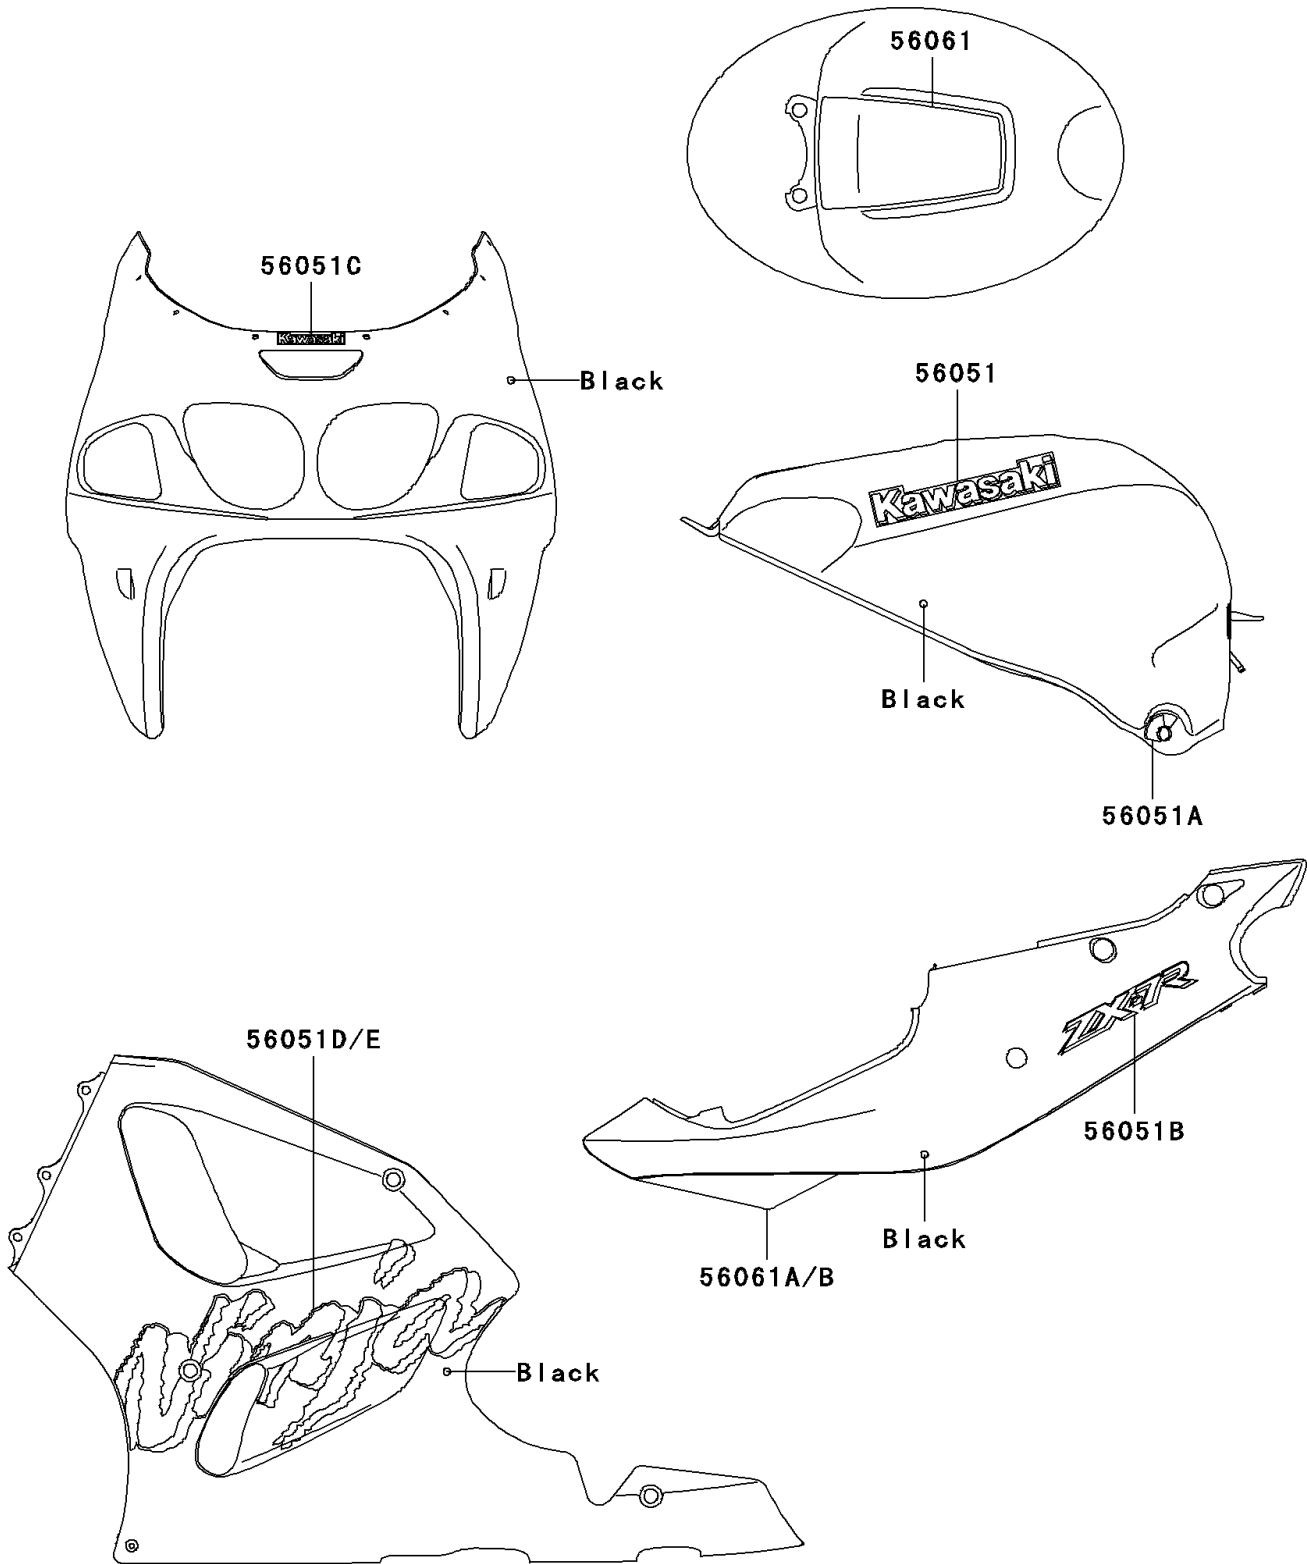

1998 Ninja® ZX™-7R PARTS DIAGRAM

Decals(Black)(ZX750-P3)

F2861E

1998 Ninja® ZX™-7R PARTS LIST

Decals(Black)(ZX750-P3)

ITEM NAME	PART NUMBER	QUANTITY
MARK,FUEL TANK,KAWASAKI (Ref # 56051)	56051-1694	2
MARK,FUEL TANK (Ref # 56051A)	56051-1695	1
MARK,SIDE COVER,ZX-7R (Ref # 56051B)	56051-1696	2
MARK,UPP COWLING,KAWASAKI (Ref # 56051C)	56051-1697	1
MARK,LWR COWLING,LH,NINJA (Ref # 56051D)	56051-1698	1
MARK,LWR COWLING,RH,NINJA (Ref # 56051E)	56051-1699	1
PATTERN,FUEL TANK (Ref # 56061)	56061-1664	1
PATTERN,SIDE COVER,LH (Ref # 56061A)	56061-1665	1
PATTERN,SIDE COVER,RH (Ref # 56061B)	56061-1666	1