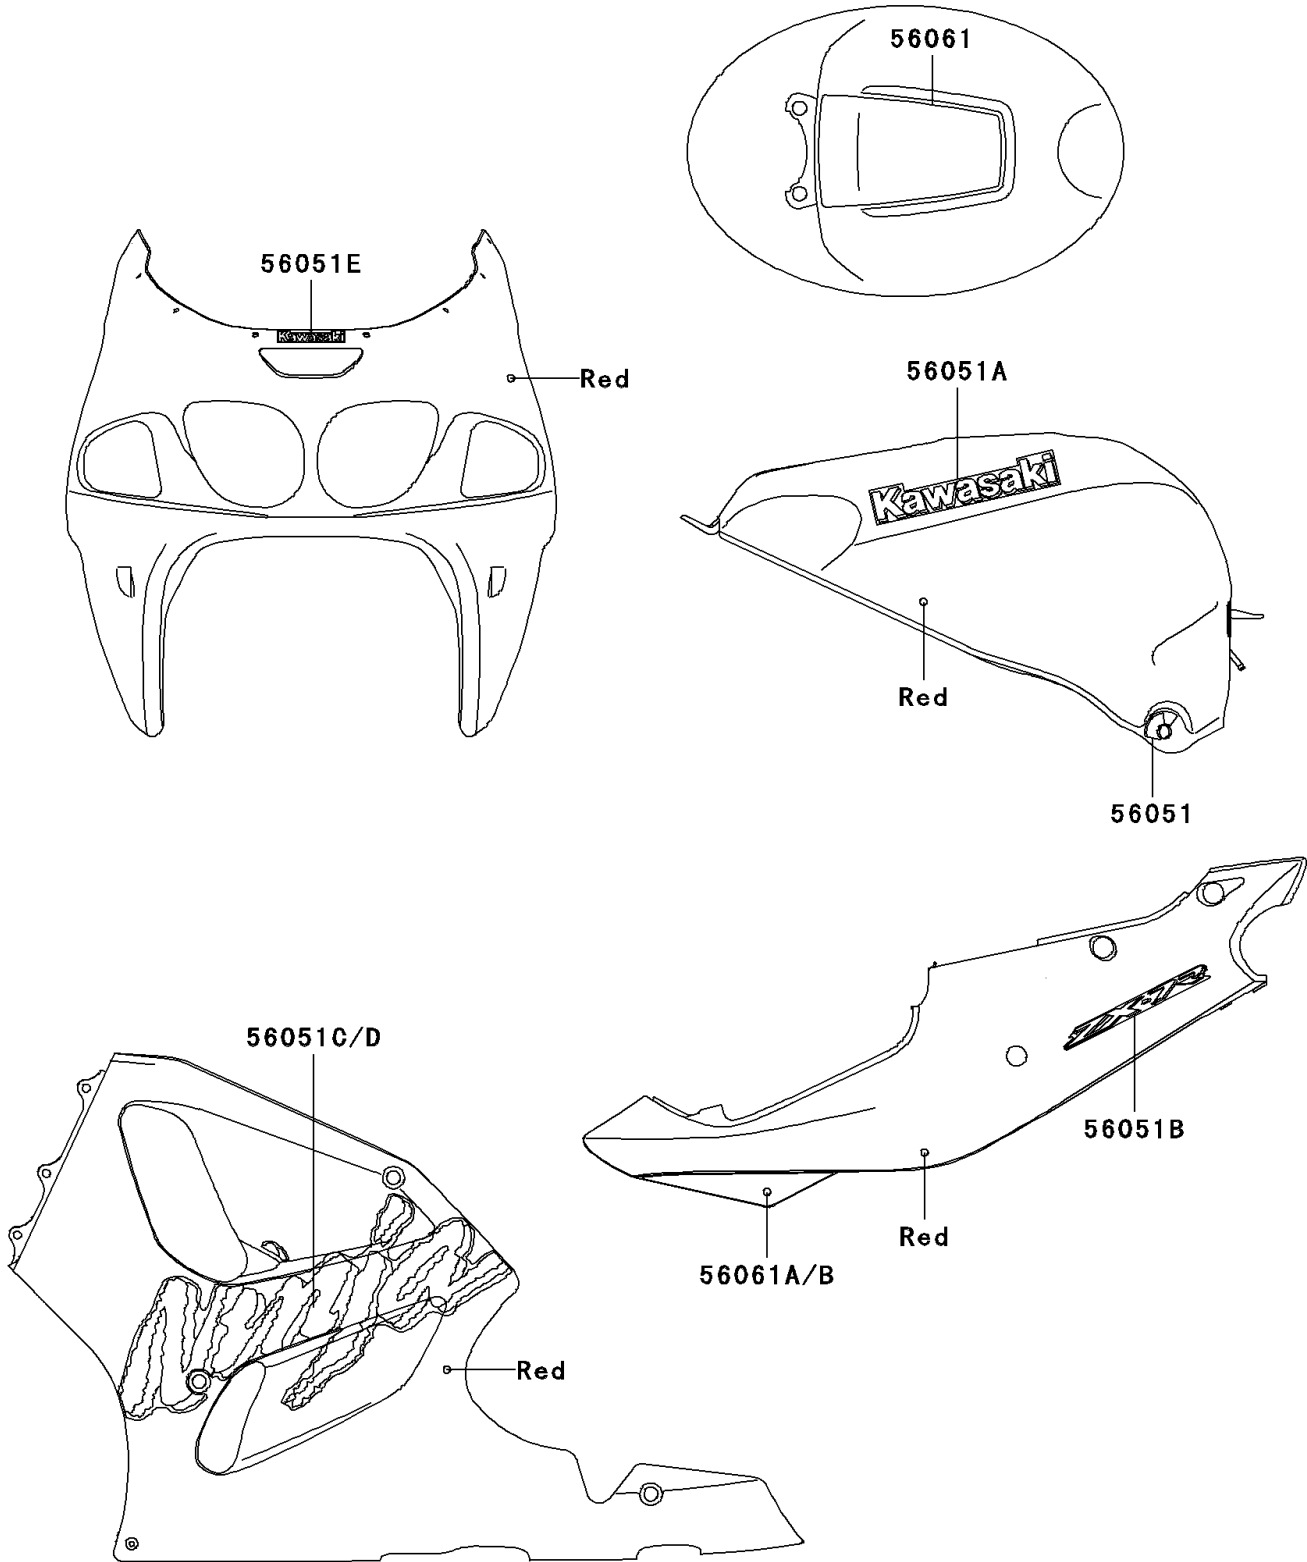

1999 Ninja® ZX™-7R PARTS DIAGRAM

Decals(Red)(ZX750-P4)

F2861F

1999 Ninja® ZX™-7R PARTS LIST

Decals(Red)(ZX750-P4)

ITEM NAME	PART NUMBER	QUANTITY
MARK,FUEL TANK (Ref # 56051)	56051-1436	1
MARK,FUEL TANK,KAWASAKI (Ref # 56051A)	56051-1884	2
MARK,SIDE COVER,ZX-7R (Ref # 56051B)	56051-1885	2
MARK,LWR COWLING,LH,NINJA (Ref # 56051C)	56051-1886	1
MARK,LWR COWLING,RH,NINJA (Ref # 56051D)	56051-1887	1
MARK,UPP COWLING,KAWASAKI (Ref # 56051E)	56051-1888	1
PATTERN,FUEL TANK (Ref # 56061)	56061-1664	1
PATTERN,SIDE COVER,LH (Ref # 56061A)	56061-1665	1
PATTERN,SIDE COVER,RH (Ref # 56061B)	56061-1666	1