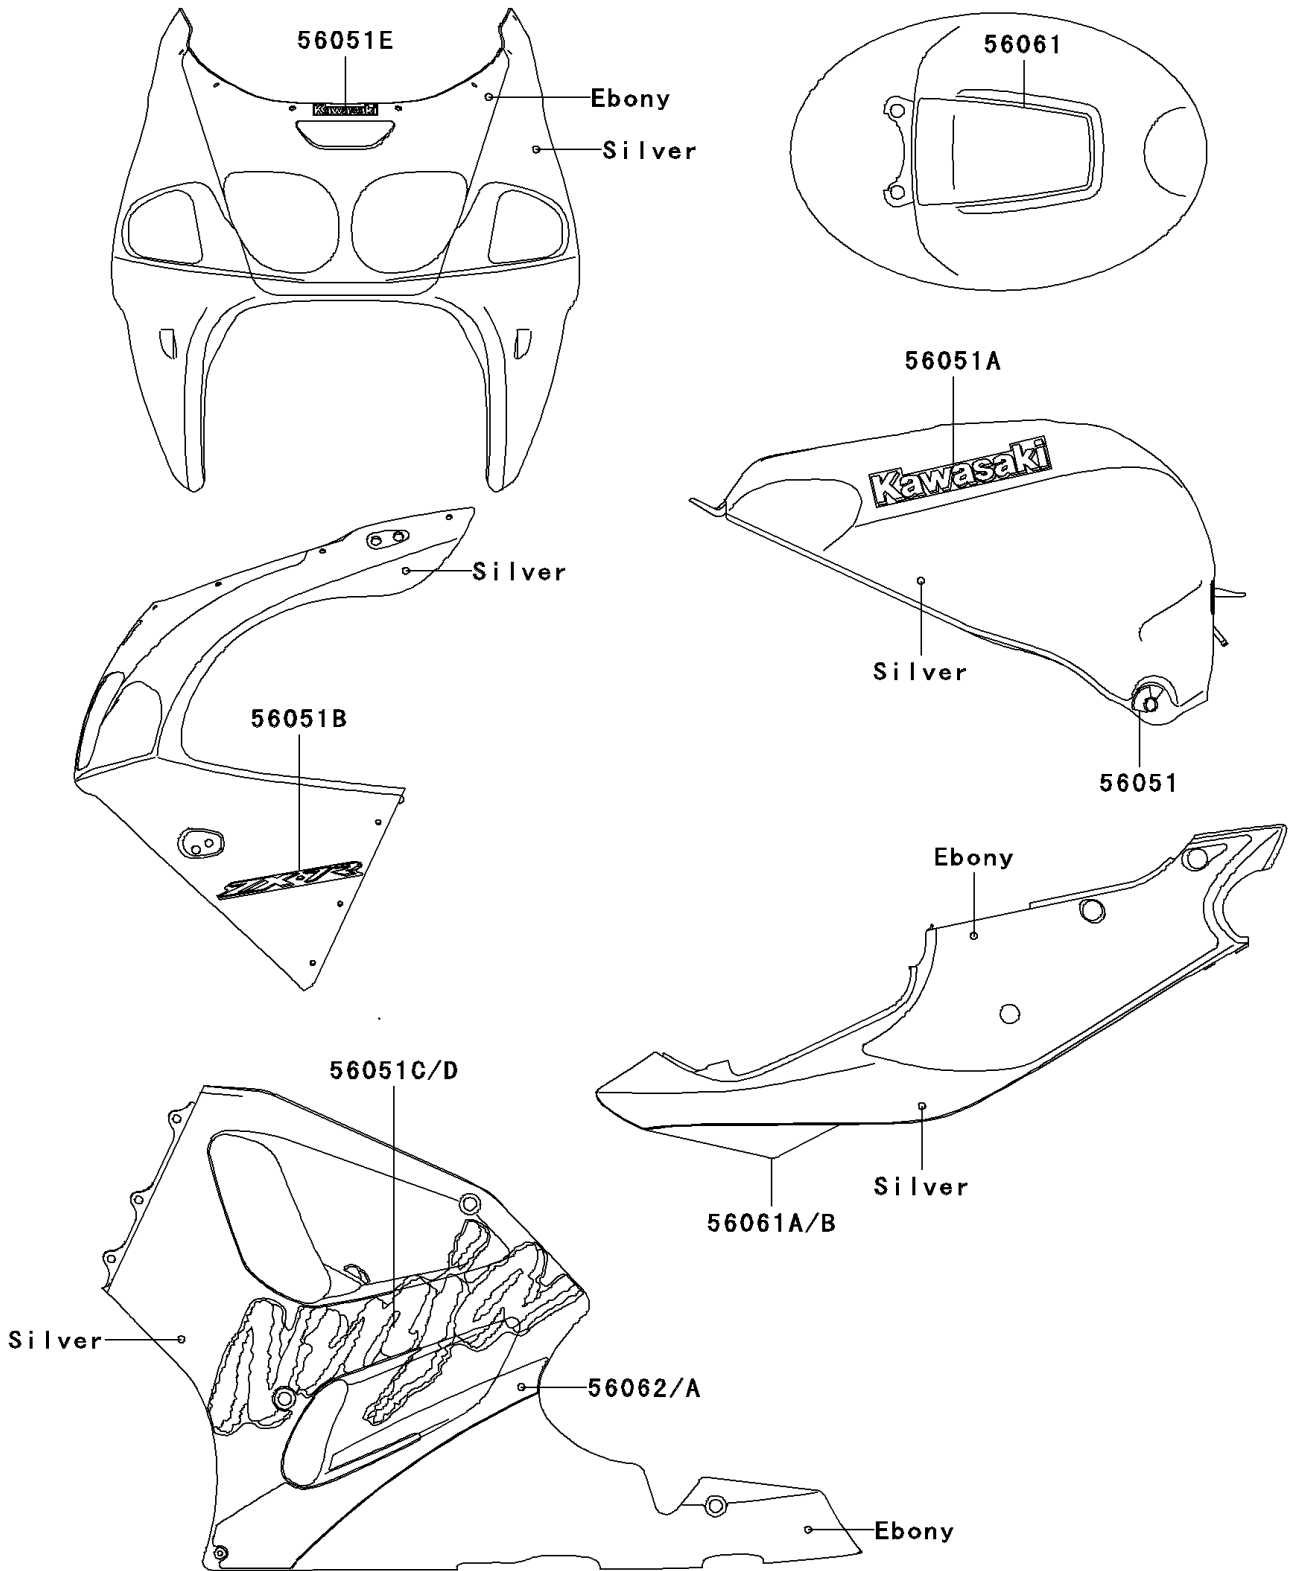

# 1999 Ninja® ZX™-7R PARTS DIAGRAM

Decals(Silver)(ZX750-P4)

F2861G

## 1999 Ninja® ZX™-7R PARTS LIST

Decals(Silver)(ZX750-P4)

| ITEM NAME                                 | PART NUMBER | QUANTITY |
|---|-------------|----------|
| MARK,FUEL TANK (Ref # 56051)              | 56051-1935  | 1        |
| MARK,FUEL TANK,KAWASAKI (Ref # 56051A)    | 56051-1936  | 2        |
| MARK,UPP COWLING,ZX-7R (Ref # 56051B)     | 56051-1937  | 2        |
| MARK,LWR COWLING,LH,NINJA (Ref # 56051C)  | 56051-1938  | 1        |
| MARK,LWR COWLING,RH,NINJA (Ref # 56051D)  | 56051-1939  | 1        |
| MARK,UPP COWLING,KAWASAKI (Ref # 56051E)  | 56051-1998  | 1        |
| PATTERN,FUEL TANK (Ref # 56061)           | 56061-1664  | 1        |
| PATTERN,SIDE COVER,LH (Ref # 56061A)      | 56061-1665  | 1        |
| PATTERN,SIDE COVER,RH (Ref # 56061B)      | 56061-1666  | 1        |
| PATTERN,LWR COWLING,LWR,LH (Ref # 56062)  | 56062-1575  | 1        |
| PATTERN,LWR COWLING,LWR,RH (Ref # 56062A) | 56062-1576  | 1        |