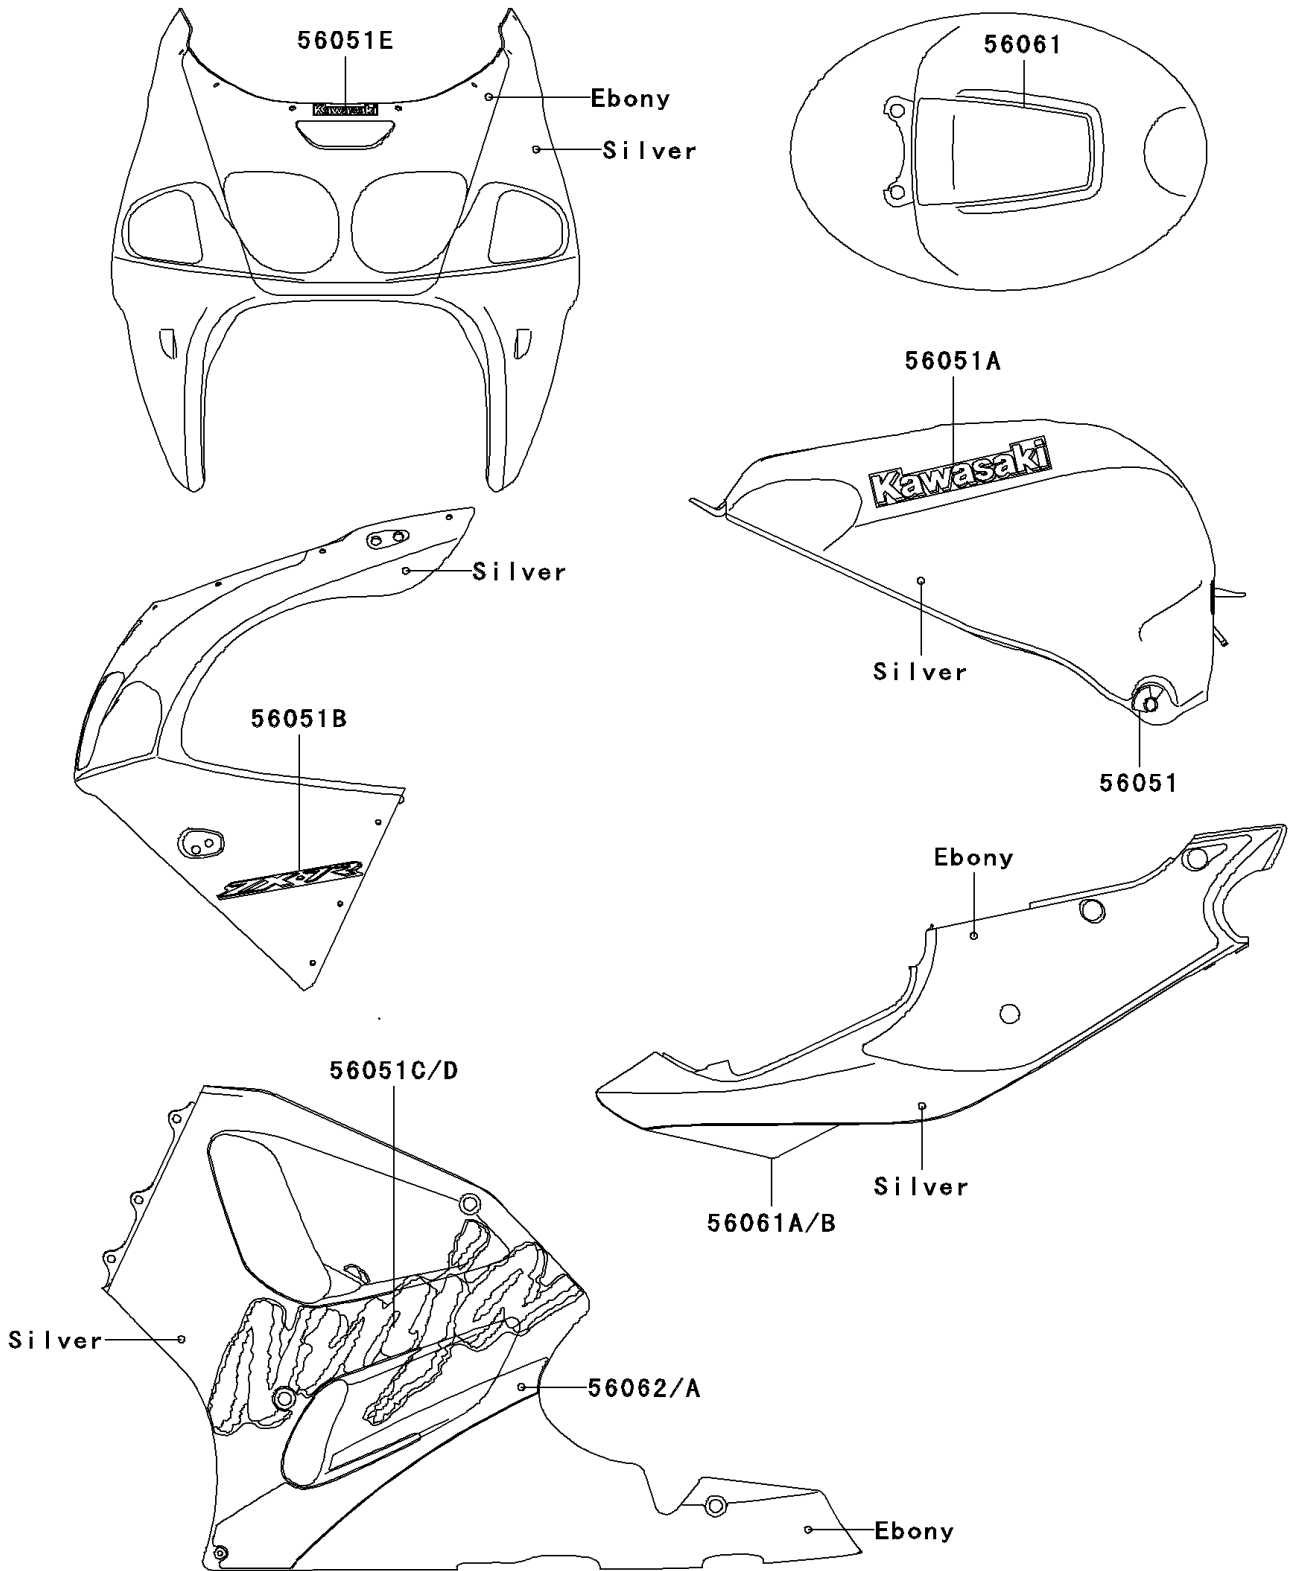

1999 Ninja® ZX™-7R PARTS DIAGRAM

Decals(Silver)(ZX750-P4)

F2861G

1999 Ninja® ZX™-7R PARTS LIST

Decals(Silver)(ZX750-P4)

ITEM NAME	PART NUMBER	QUANTITY
MARK,FUEL TANK (Ref # 56051)	56051-1935	1
MARK,FUEL TANK,KAWASAKI (Ref # 56051A)	56051-1936	2
MARK,UPP COWLING,ZX-7R (Ref # 56051B)	56051-1937	2
MARK,LWR COWLING,LH,NINJA (Ref # 56051C)	56051-1938	1
MARK,LWR COWLING,RH,NINJA (Ref # 56051D)	56051-1939	1
MARK,UPP COWLING,KAWASAKI (Ref # 56051E)	56051-1998	1
PATTERN,FUEL TANK (Ref # 56061)	56061-1664	1
PATTERN,SIDE COVER,LH (Ref # 56061A)	56061-1665	1
PATTERN,SIDE COVER,RH (Ref # 56061B)	56061-1666	1
PATTERN,LWR COWLING,LWR,LH (Ref # 56062)	56062-1575	1
PATTERN,LWR COWLING,LWR,RH (Ref # 56062A)	56062-1576	1