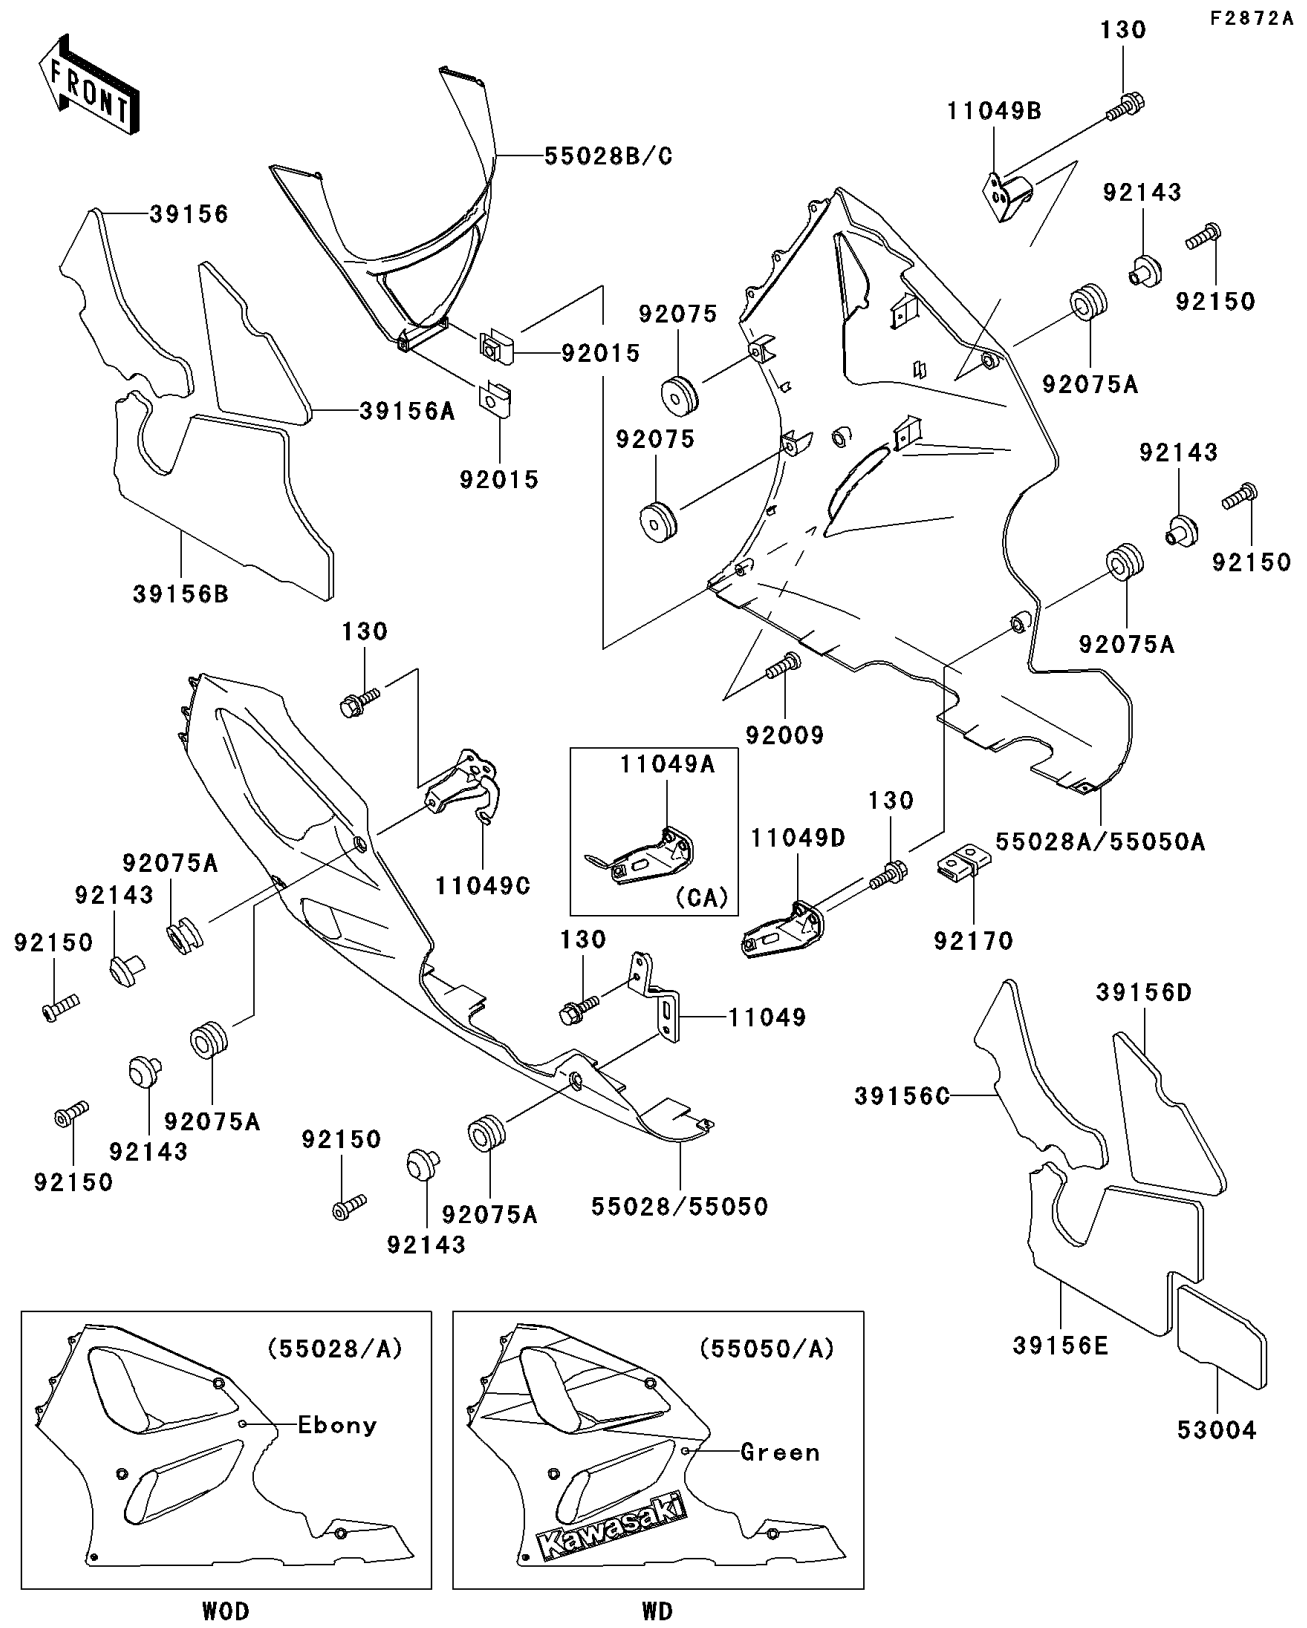

1997 Ninja® ZX™-7R PARTS DIAGRAM

Cowling Lower(ZX750-P2)

1997 Ninja® ZX™ -7R PARTS LIST

Cowling Lowers(ZX750-P2)

ITEM NAME	PART NUMBER	QUANTITY
BRACKET,LWR COWLING,LH,LWR (Ref # 11049)	11049-1329	1
BRACKET,LWR COWLING,RH,UPP (Ref # 11049B)	11049-1390	1
BRACKET,LWR COWLING,LH,UPP (Ref # 11049C)	11049-1417	1
PAD,LWR COWLING,LH,UPP,FR (Ref # 39156)	39156-1517	1
PAD,LWR COWLING,LH,UPP,RR (Ref # 39156A)	39156-1518	1
PAD,LWR COWLING,LH,LWR (Ref # 39156B)	39156-1519	1
PAD,LWR COWLING,RH,UPP,FR (Ref # 39156C)	39156-1520	1
PAD,LWR COWLING,RH,UPP,RR (Ref # 39156D)	39156-1521	1
PAD,LWR COWLING,RH,LWR (Ref # 39156E)	39156-1522	1
MAT,LWR COWLING,RH (Ref # 53004)	53004-1098	1
COWLING,LWR,LH,EBONY (Ref # 55028)	55028-1344-H8	1
COWLING,LWR,RH,EBONY (Ref # 55028A)	55028-1345-H8	1
COWLING,LWR,FR,EBONY (Ref # 55028B)	55028-1346-H8	1
COWLING,LWR,FR,L.GREEN (Ref # 55028C)	55028-1346-7F	1
COWLING-ASSY.,LWR,LH,L.GREEN (Ref # 55050)	55050-5032-7F	1
COWLING-ASSY.,LWR,RH,L.GREEN (Ref # 55050A)	55050-5033-7F	1
SCREW,5X16 (Ref # 92009)	92009-1654	2
NUT,5MM (Ref # 92015)	92015-1798	2
DAMPER (Ref # 92075)	92075-1067	4
BOLT-FLANGED,6X16,BLACK (Ref # 130)	130J0616	8
DAMPER (Ref # 92075A)	92075-1634	6
COLLAR,BLACK (Ref # 92143)	92143-1226	6
BOLT,SOCKET,6X18 (Ref # 92150)	92150-1553	6
CLAMP (Ref # 92170)	92170-1230	1
BRACKET,LWR COWLING,RH,LWR (Ref # 11049A)	11049-1389	1
BRACKET,LWR COWLING,RH,LWR (Ref # 11049D)	11049-1867	1