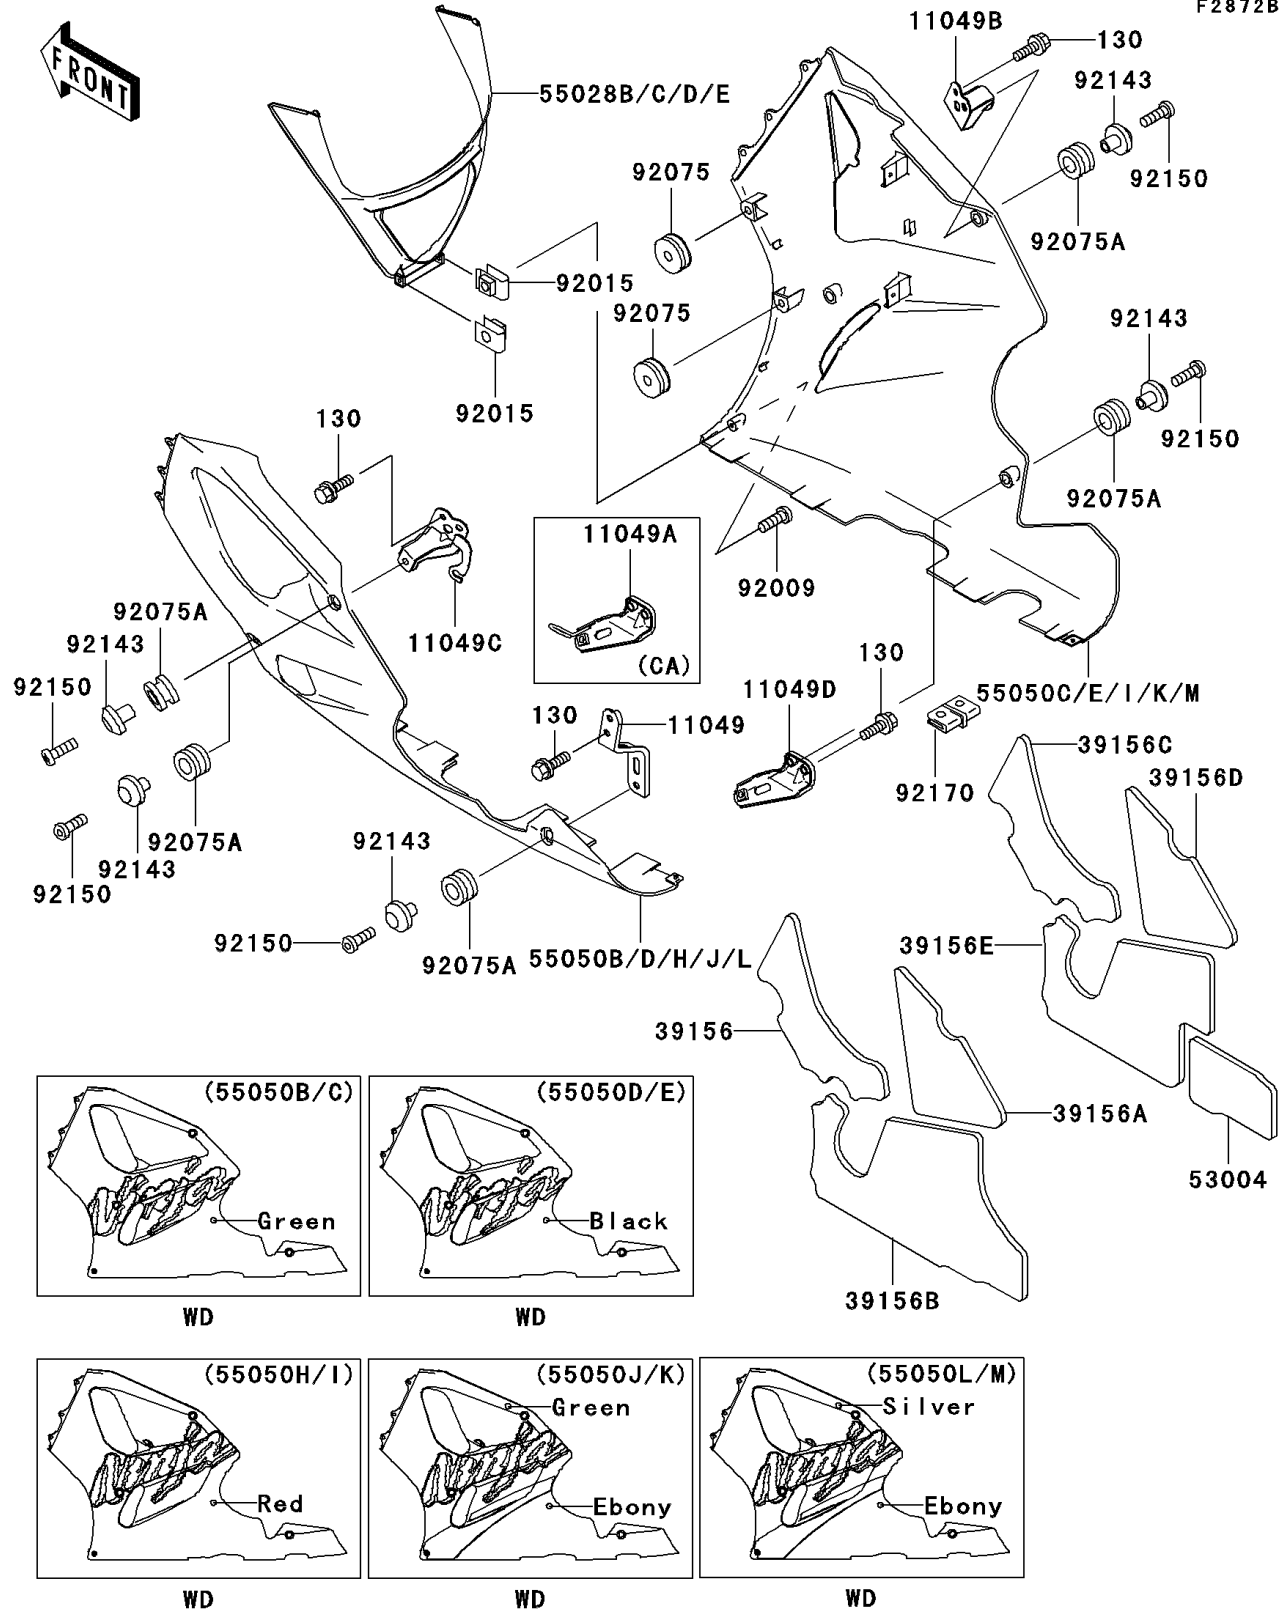

1998 Ninja® ZX™-7R PARTS DIAGRAM

Cowling Lower(ZX750-P3/P4)

F2872B

1998 Ninja® ZX™-7R PARTS LIST

Cowling Lowers(ZX750-P3/P4)

ITEM NAME	PART NUMBER	QUANTITY
BRACKET,LWR COWLING,LH,LWR (Ref # 11049)	11049-1329	1
BRACKET,LWR COWLING,RH,UPP (Ref # 11049B)	11049-1390	1
BRACKET,LWR COWLING,LH,UPP (Ref # 11049C)	11049-1417	1
PAD,LWR COWLING,LH,UPP,FR (Ref # 39156)	39156-1517	1
PAD,LWR COWLING,LH,UPP,RR (Ref # 39156A)	39156-1518	1
PAD,LWR COWLING,LH,LWR (Ref # 39156B)	39156-1519	1
PAD,LWR COWLING,RH,UPP,FR (Ref # 39156C)	39156-1520	1
PAD,LWR COWLING,RH,UPP,RR (Ref # 39156D)	39156-1521	1
PAD,LWR COWLING,RH,LWR (Ref # 39156E)	39156-1522	1
MAT,LWR COWLING,RH (Ref # 53004)	53004-1098	1
COWLING,LWR,FR,P.P.BLACK MICA (Ref # 55028D)	55028-1346-20	1
COWLING,LWR,FR,L.GREEN (Ref # 55028E)	55028-1346-7F	1
COWLING-ASSY.,LWR,LH,L.GREEN (Ref # 55050B)	55050-5095-7F	1
COWLING,LWR,LH,P.P.BLACK MICA (Ref # 55050D)	55050-5107-20	1
COWLING,LWR,RH,P.P.BLACK MICA (Ref # 55050E)	55050-5108-20	1
BOLT-FLANGED,6X16,BLACK (Ref # 130)	130J0616	8
SCREW,5X16 (Ref # 92009)	92009-1654	2
NUT,5MM (Ref # 92015)	92015-1798	2
DAMPER (Ref # 92075)	92075-1067	4
DAMPER (Ref # 92075A)	92075-1634	6
COLLAR,BLACK (Ref # 92143)	92143-1226	6
BOLT,SOCKET,6X18 (Ref # 92150)	92150-1553	6
CLAMP (Ref # 92170)	92170-1230	1
BRACKET,LWR COWLING,RH,LWR (Ref # 11049A)	11049-1389	1
BRACKET,LWR COWLING,RH,LWR (Ref # 11049D)	11049-1867	1
COWLING-ASSY.,LWR,RH,L.GREEN (Ref # 55050C)	55050-5096-7F	1