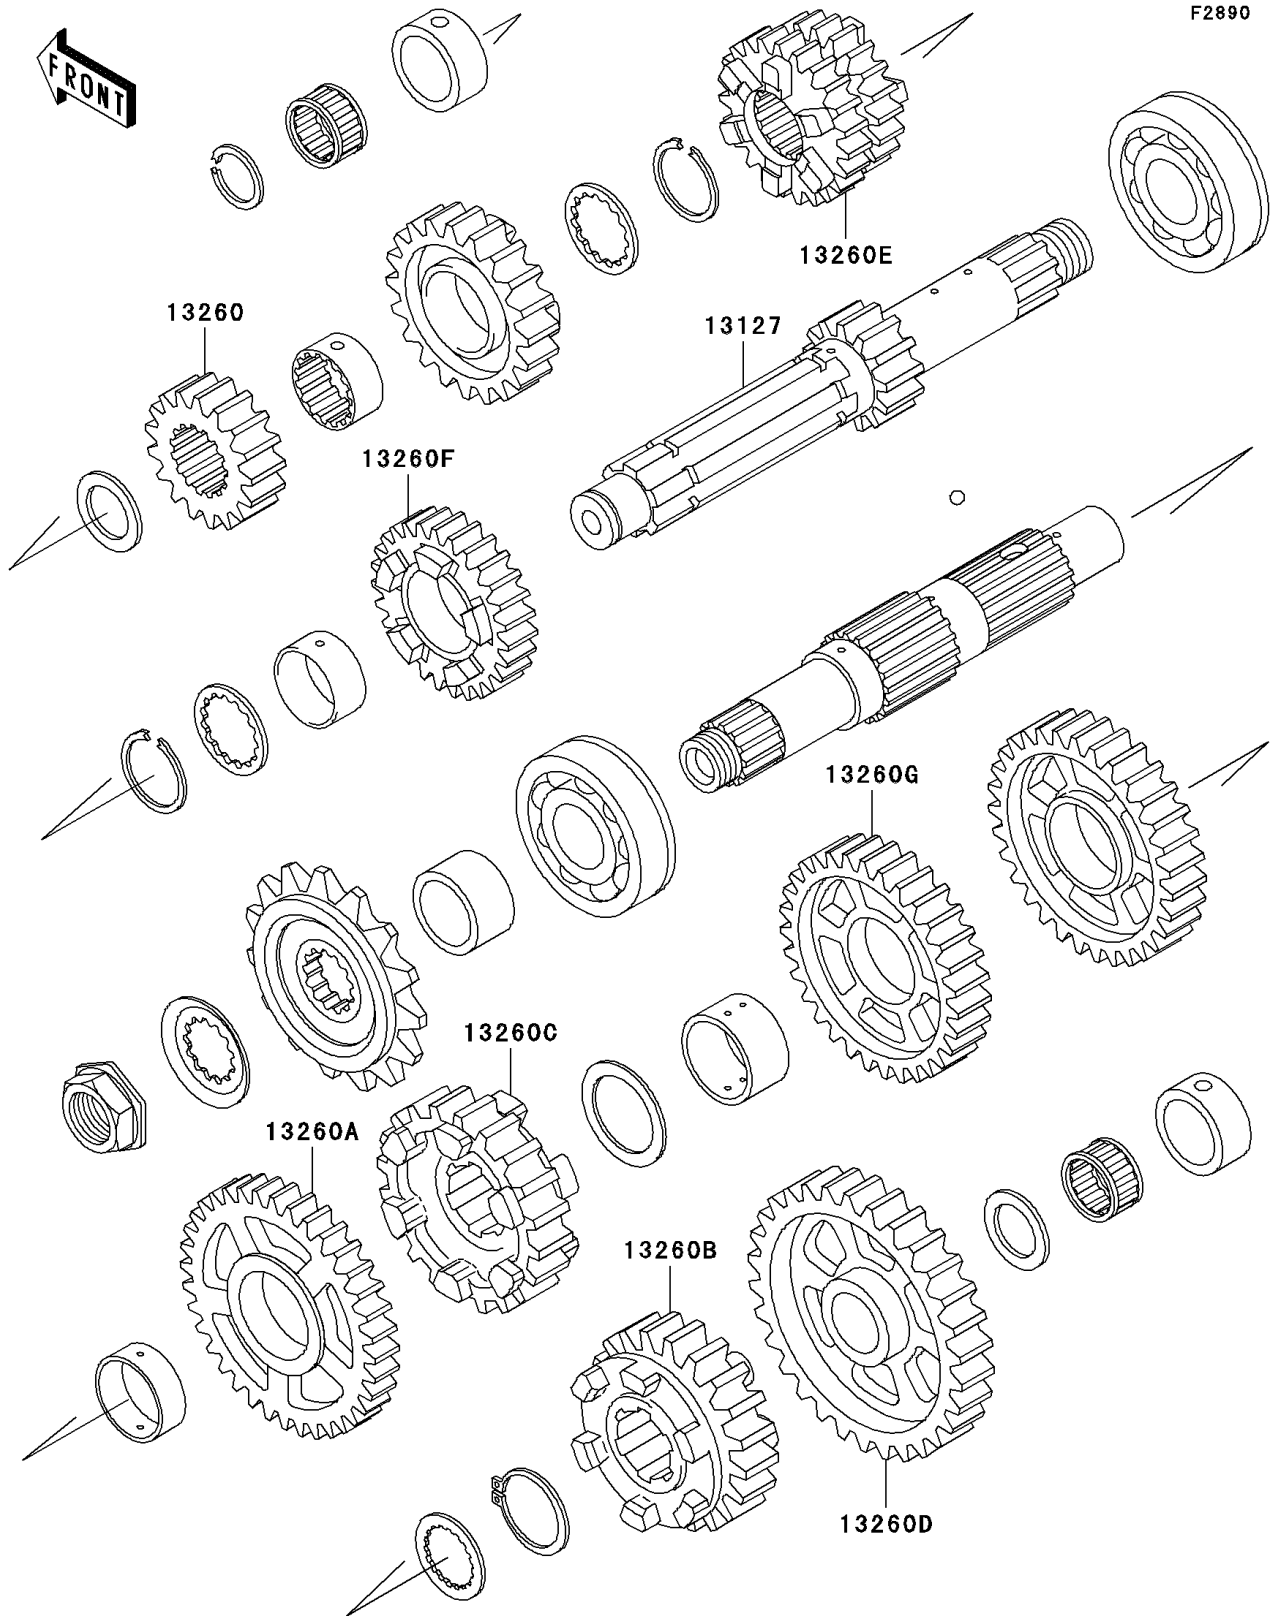

1998 Ninja® ZX™-7R PARTS DIAGRAM

Optional Parts(ZX-7RR Trans.)

1998 Ninja® ZX™-7R PARTS LIST

Optional Parts(ZX-7RR Trans.)

ITEM NAME	PART NUMBER	QUANTITY
SHAFT-TRANSMISSION INPUT (Ref # 13127)	13127-1245	1
GEAR,INPUT 2ND,19T (Ref # 13260)	13260-1530	1
GEAR,OUTPUT 2ND,36T (Ref # 13260A)	13260-1534	1
GEAR,OUTPUT 5TH,31T (Ref # 13260B)	13260-1536	1
GEAR,OUTPUT TOP,30T (Ref # 13260C)	13260-1537	1
GEAR,OUTPUT LOW,38T (Ref # 13260D)	13260-1540	1
GEAR,INPUT 3RD&4TH,21T&22T (Ref # 13260E)	13260-1610	1
GEAR,INPUT 5TH,24T (Ref # 13260F)	13260-1611	1
GEAR,OUTPUT 4TH,31T (Ref # 13260G)	13260-1614	1