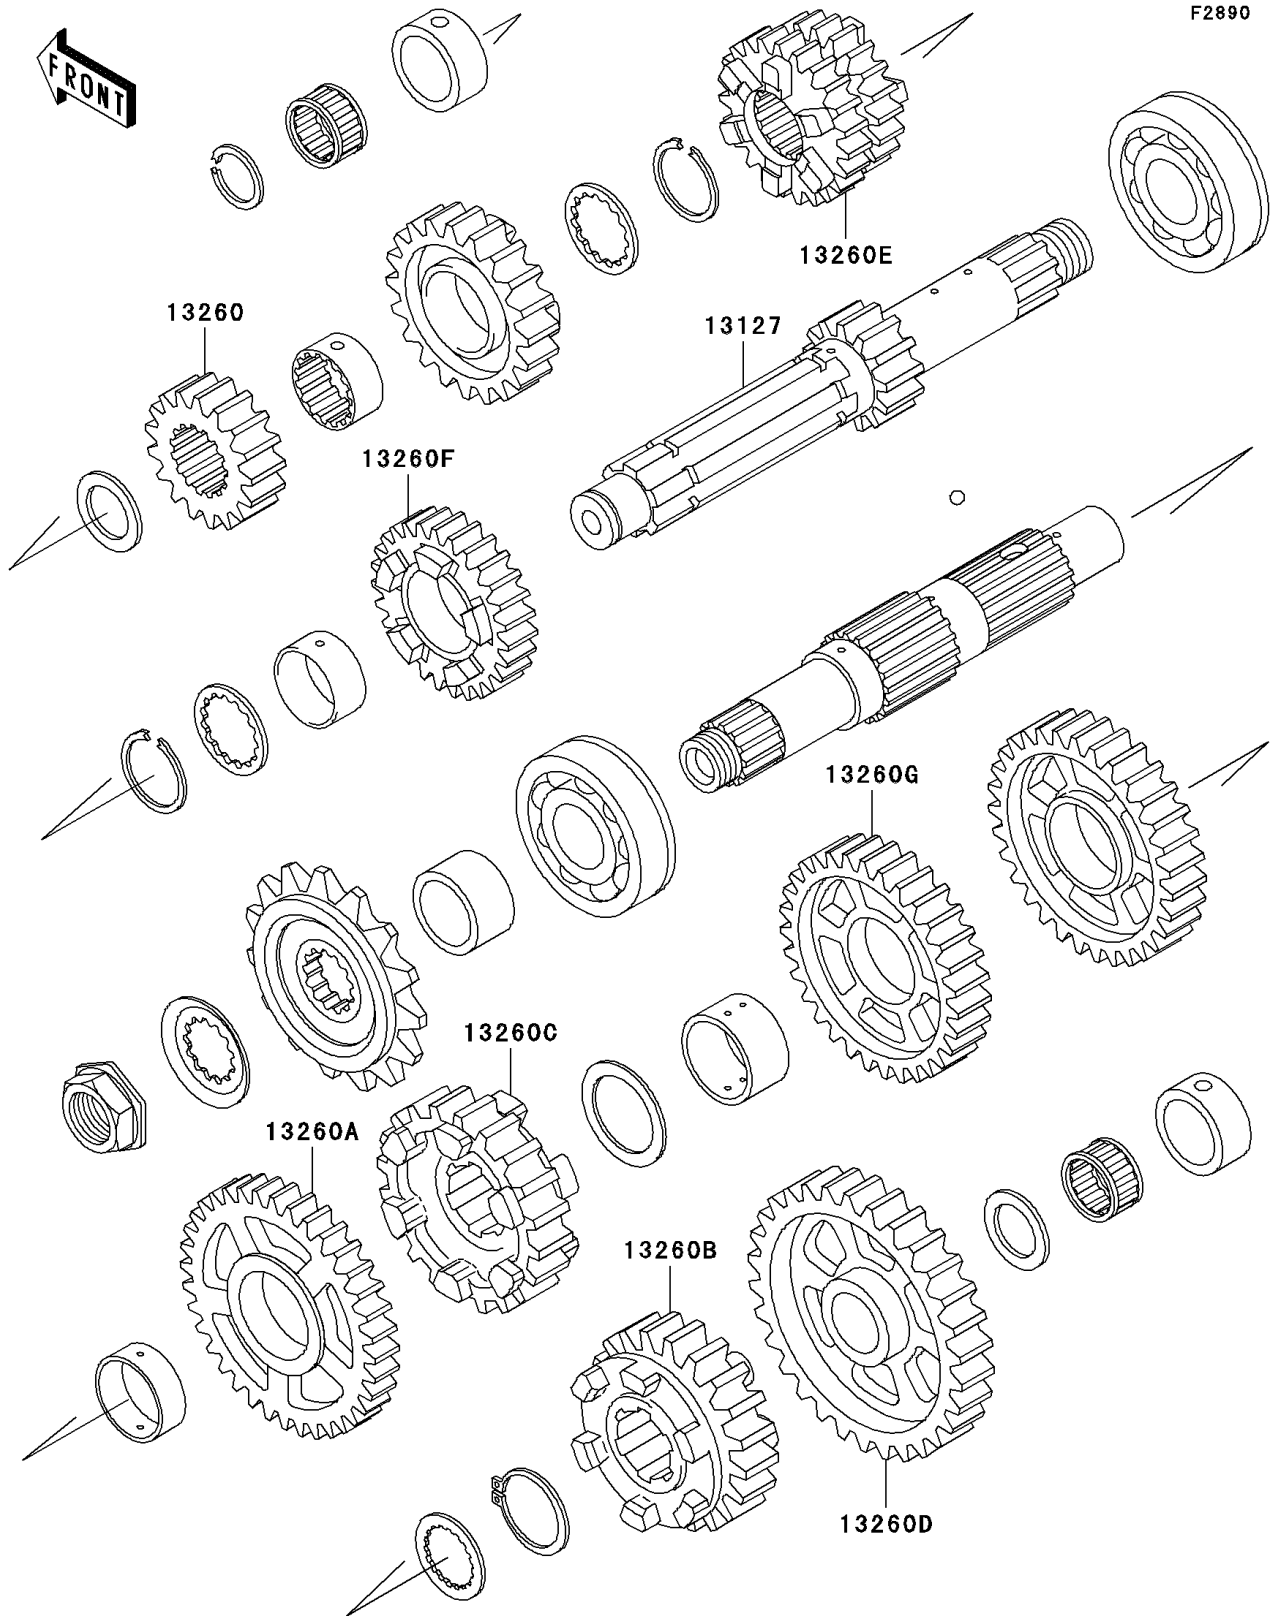

1999 Ninja® ZX™-7R PARTS DIAGRAM

Optional Parts(ZX-7RR Trans.)

1999 Ninja® ZX™-7R PARTS LIST

Optional Parts(ZX-7RR Trans.)

ITEM NAME	PART NUMBER	QUANTITY
SHAFT-TRANSMISSION INPUT (Ref # 13127)	13127-1245	1
GEAR,INPUT 2ND,19T (Ref # 13260)	13260-1530	1
GEAR,OUTPUT 2ND,36T (Ref # 13260A)	13260-1534	1
GEAR,OUTPUT 5TH,31T (Ref # 13260B)	13260-1536	1
GEAR,OUTPUT TOP,30T (Ref # 13260C)	13260-1537	1
GEAR,OUTPUT LOW,38T (Ref # 13260D)	13260-1540	1
GEAR,INPUT 3RD&4TH,21T&22T (Ref # 13260E)	13260-1610	1
GEAR,INPUT 5TH,24T (Ref # 13260F)	13260-1611	1
GEAR,OUTPUT 4TH,31T (Ref # 13260G)	13260-1614	1