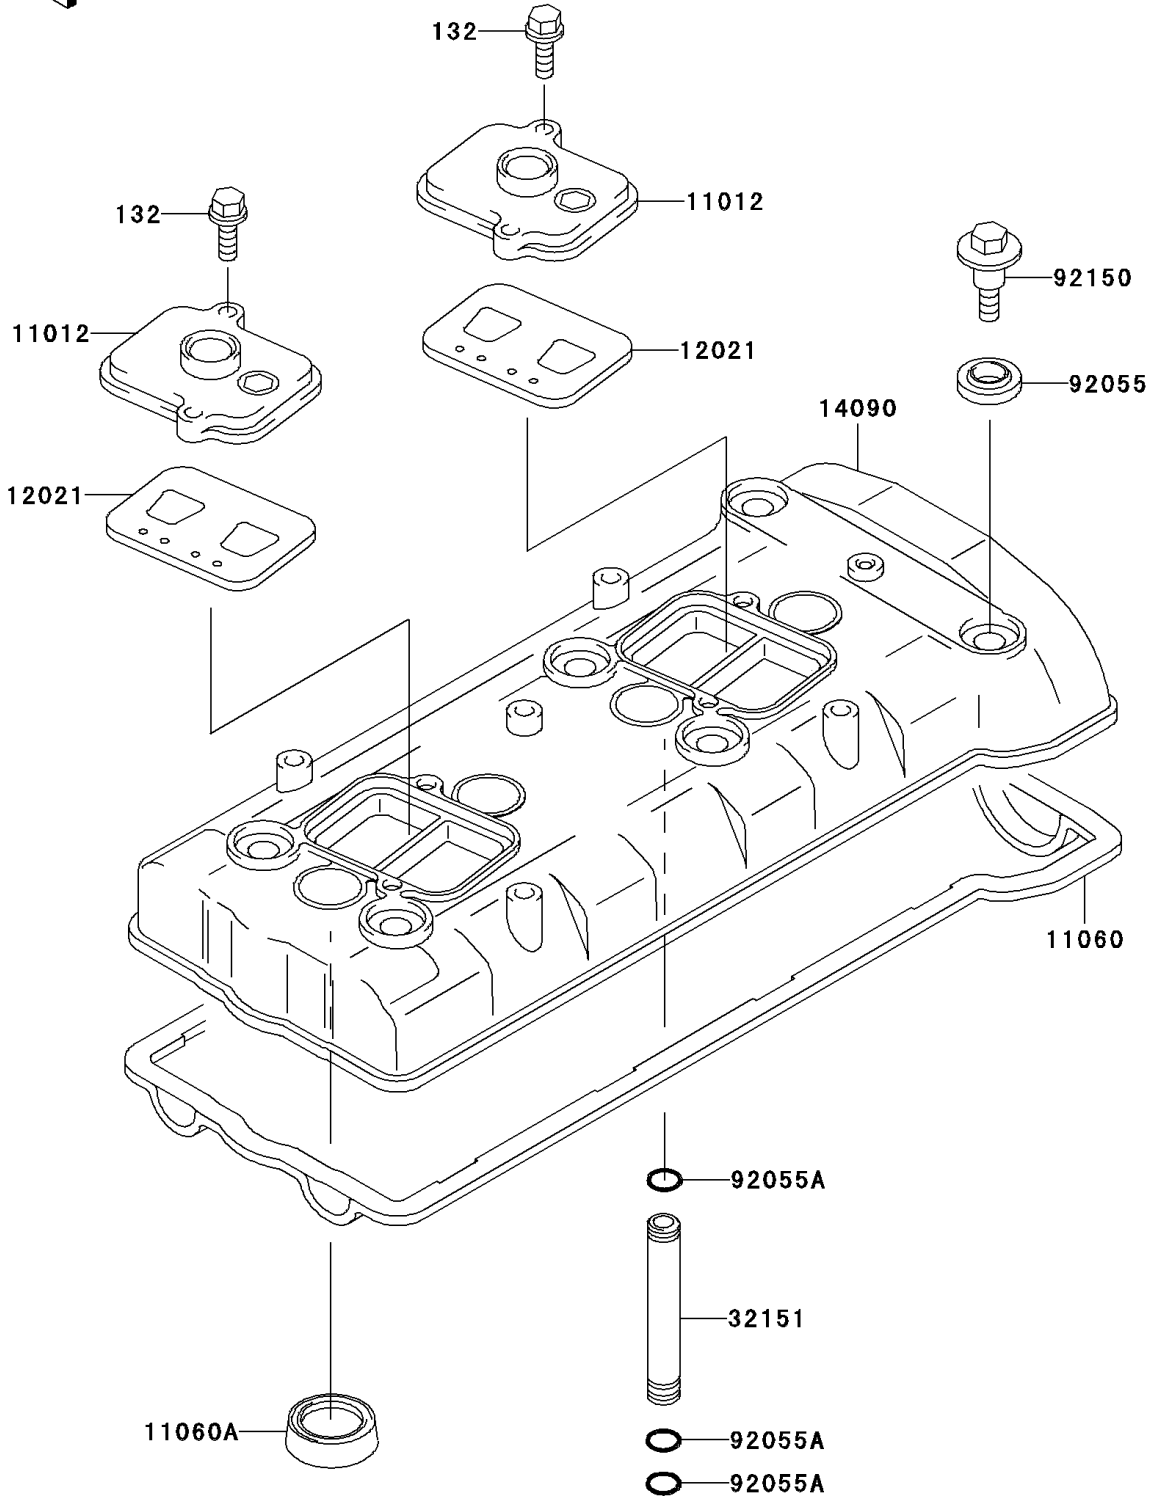

2000 Ninja® ZX™-7R PARTS DIAGRAM

Cylinder Head Cover

E1112

2000 Ninja® ZX™-7R PARTS LIST

Cylinder Head Cover

ITEM NAME	PART NUMBER	QUANTITY
BOLT-FLANGED-SMALL (Ref # 132)	132Y0620	4
CAP, REED VALVE (Ref # 11012)	11012-1943	2
GASKET, HEAD COVER (Ref # 11060)	11060-1706	1
GASKET (Ref # 11060A)	11060-1763	4
VALVE-ASSY-REED (Ref # 12021)	12021-1119	2
COVER, HEAD (Ref # 14090)	14090-1638	1
PIPE (Ref # 32151)	32151-1608	4
RING-O, HEAD COVER BOLT (Ref # 92055)	92055-1352	6
RING-O, 9X1.5 (Ref # 92055A)	92055-1509	12
BOLT, HEAD COVER (Ref # 92150)	92150-1447	6