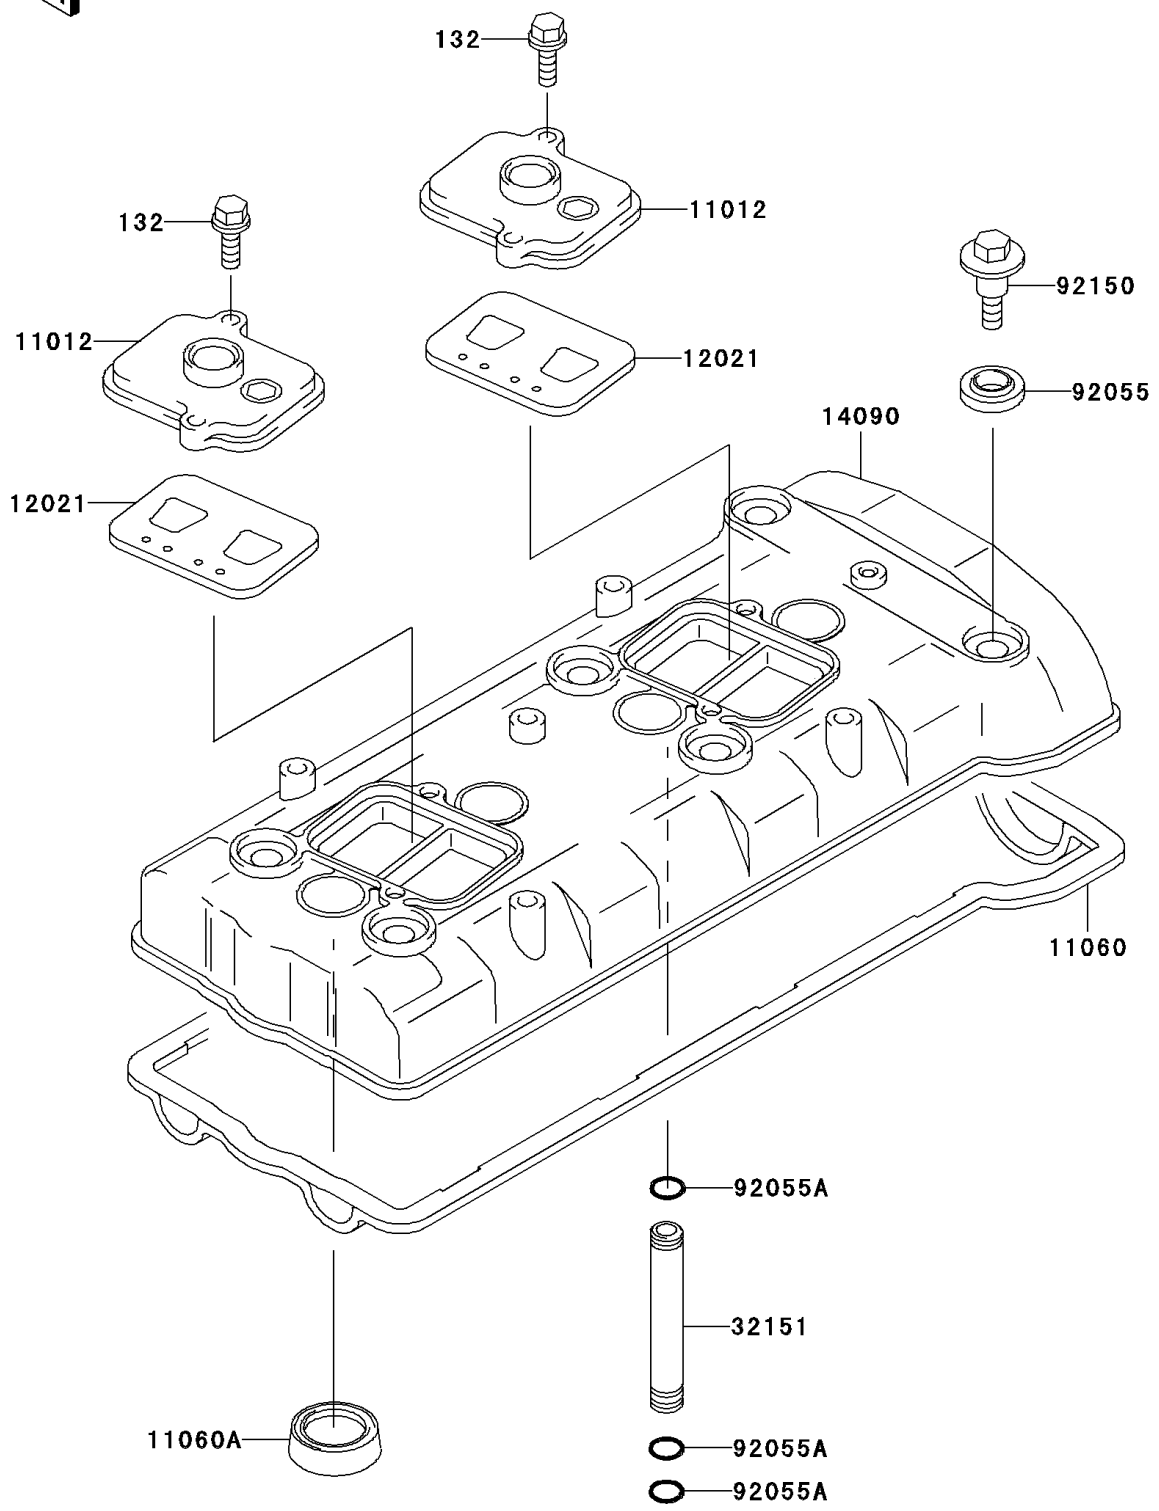

# 2001 Ninja® ZX™-7R PARTS DIAGRAM

Cylinder Head Cover

E1112

## 2001 Ninja® ZX™-7R PARTS LIST

### Cylinder Head Cover

ITEM NAME	PART NUMBER	QUANTITY
BOLT-FLANGED-SMALL (Ref # 132)	132Y0620	4
CAP, REED VALVE (Ref # 11012)	11012-1943	2
GASKET, HEAD COVER (Ref # 11060)	11060-1706	1
GASKET (Ref # 11060A)	11060-1763	4
VALVE-ASSY-REED (Ref # 12021)	12021-1119	2
COVER, HEAD (Ref # 14090)	14090-1638	1
PIPE (Ref # 32151)	32151-1608	4
RING-O, HEAD COVER BOLT (Ref # 92055)	92055-1352	6
RING-O, 9X1.5 (Ref # 92055A)	92055-1509	12
BOLT, HEAD COVER (Ref # 92150)	92150-1447	6