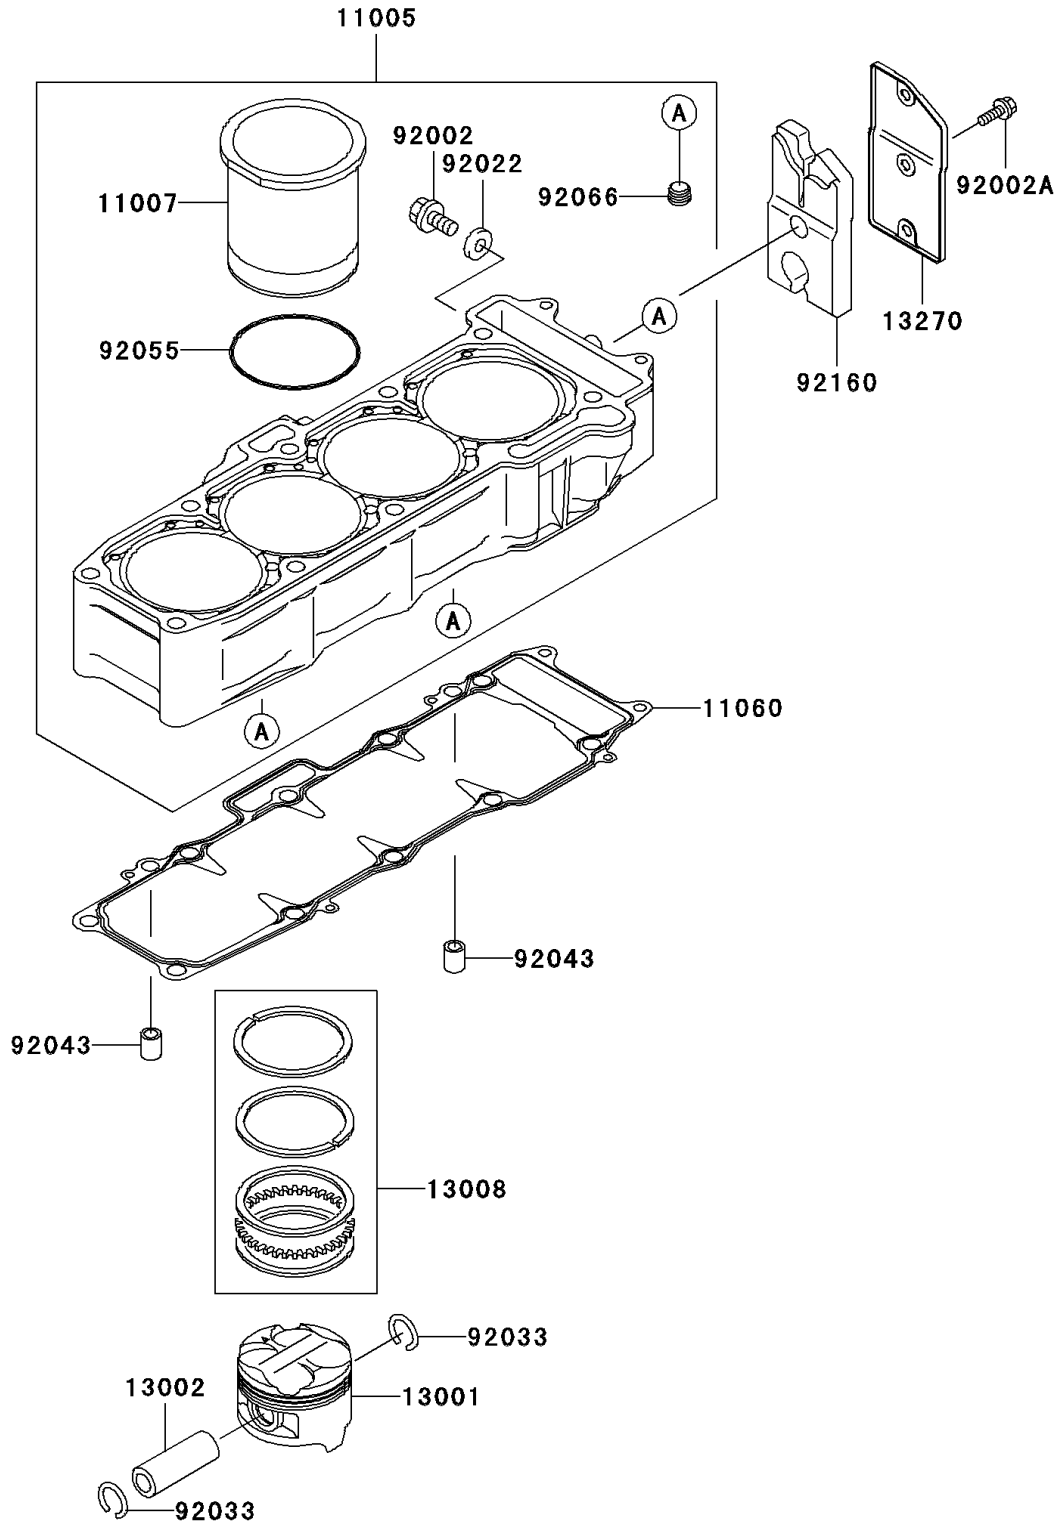

2003 Ninja[®] ZX[™]-7R PARTS DIAGRAM

Cylinder/Piston(s)

E1120

2003 Ninja® ZX™ -7R PARTS LIST

Cylinder/Piston(s)

ITEM NAME	PART NUMBER	QUANTITY
CYLINDER-ENGINE (Ref # 11005)	11005-1837	1
LINER-CYLINDER (Ref # 11007)	11007-1139	4
GASKET,CYLINDER BASE,T=0.2 (Ref # 11060)	11060-1705	1
PISTON-ENGINE,STD (Ref # 13001)	13001-1447	4
PIN-PISTON (Ref # 13002)	13002-1086	4
RING-SET-PISTON,STD (Ref # 13008)	13008-1168	4
PLATE (Ref # 13270)	13270-1502	1
BOLT,16X10 (Ref # 92002)	92002-1238	1
BOLT,6X8 (Ref # 92002A)	92002-1604	3
WASHER,16XX22X1.0 (Ref # 92022)	92022-1812	1
RING-SNAP,20.5X1.2 (Ref # 92033)	92033-1099	8
PIN,DOWEL,10X14 (Ref # 92043)	92043-1037	2
RING-O,78.9X2.0 (Ref # 92055)	92055-1526	4
PLUG,PT1/4X8.9 (Ref # 92066)	92066-1260	3
DAMPER (Ref # 92160)	92160-1813	1