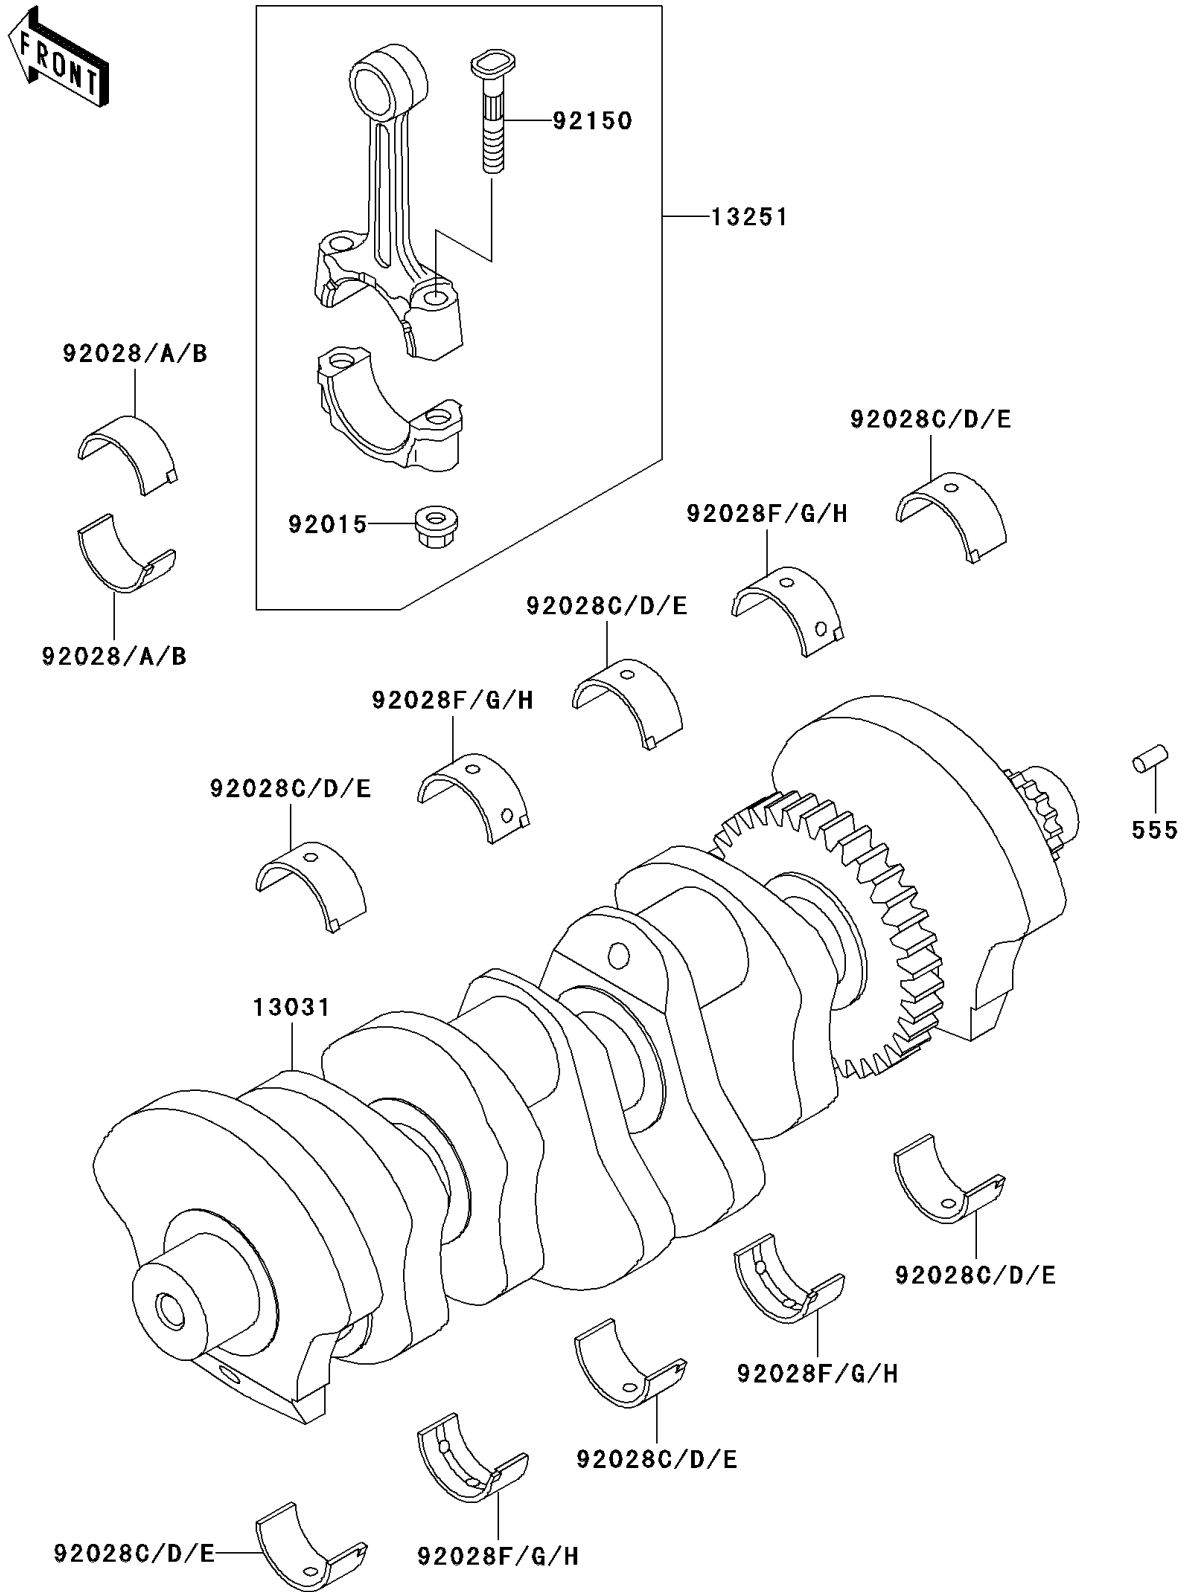

2000 Ninja® ZX™-7R PARTS DIAGRAM

Crankshaft

E1321

2000 Ninja® ZX™-7R PARTS LIST

Crankshaft

ITEM NAME	PART NUMBER	QUANTITY
PIN-SPRING,4X8 (Ref # 555)	555A0408	1
CRANKSHAFT-COMP (Ref # 13031)	13031-1405	1
ROD-ASSY-CONNECTING,G (Ref # 13251)	13251-1097-GG	4
NUT,FLANGED,8MM (Ref # 92015)	92015-1311	8
BUSHING,CONNECTING ROD,BLUE (Ref # 92028)	92028-1623	8
BUSHING,CONNECTING ROD,BLACK (Ref # 92028A)	92028-1624	AR
BUSHING,CONNECTING ROD,BROWN (Ref # 92028B)	92028-1625	AR
BUSHING,CRANKSHAFT,#1&3&5,BLUE (Ref # 92028C)	92028-1626	6
BUSHING,CRANKSHAFT,1&3&5,BLACK (Ref # 92028D)	92028-1627	AR
BUSHING,CRANKSHAFT,1&3&5,BROWN (Ref # 92028E)	92028-1628	AR
BUSHING,CRANKSHAFT,#2,BLUE (Ref # 92028F)	92028-1629	4
BUSHING,CRANKSAHFT,#2,BLACK (Ref # 92028G)	92028-1630	AR
BUSHING,CRANKSAHFT,#2,BROWN (Ref # 92028H)	92028-1631	AR
BOLT,CONNECTING ROD,8MM (Ref # 92150)	92150-1216	8