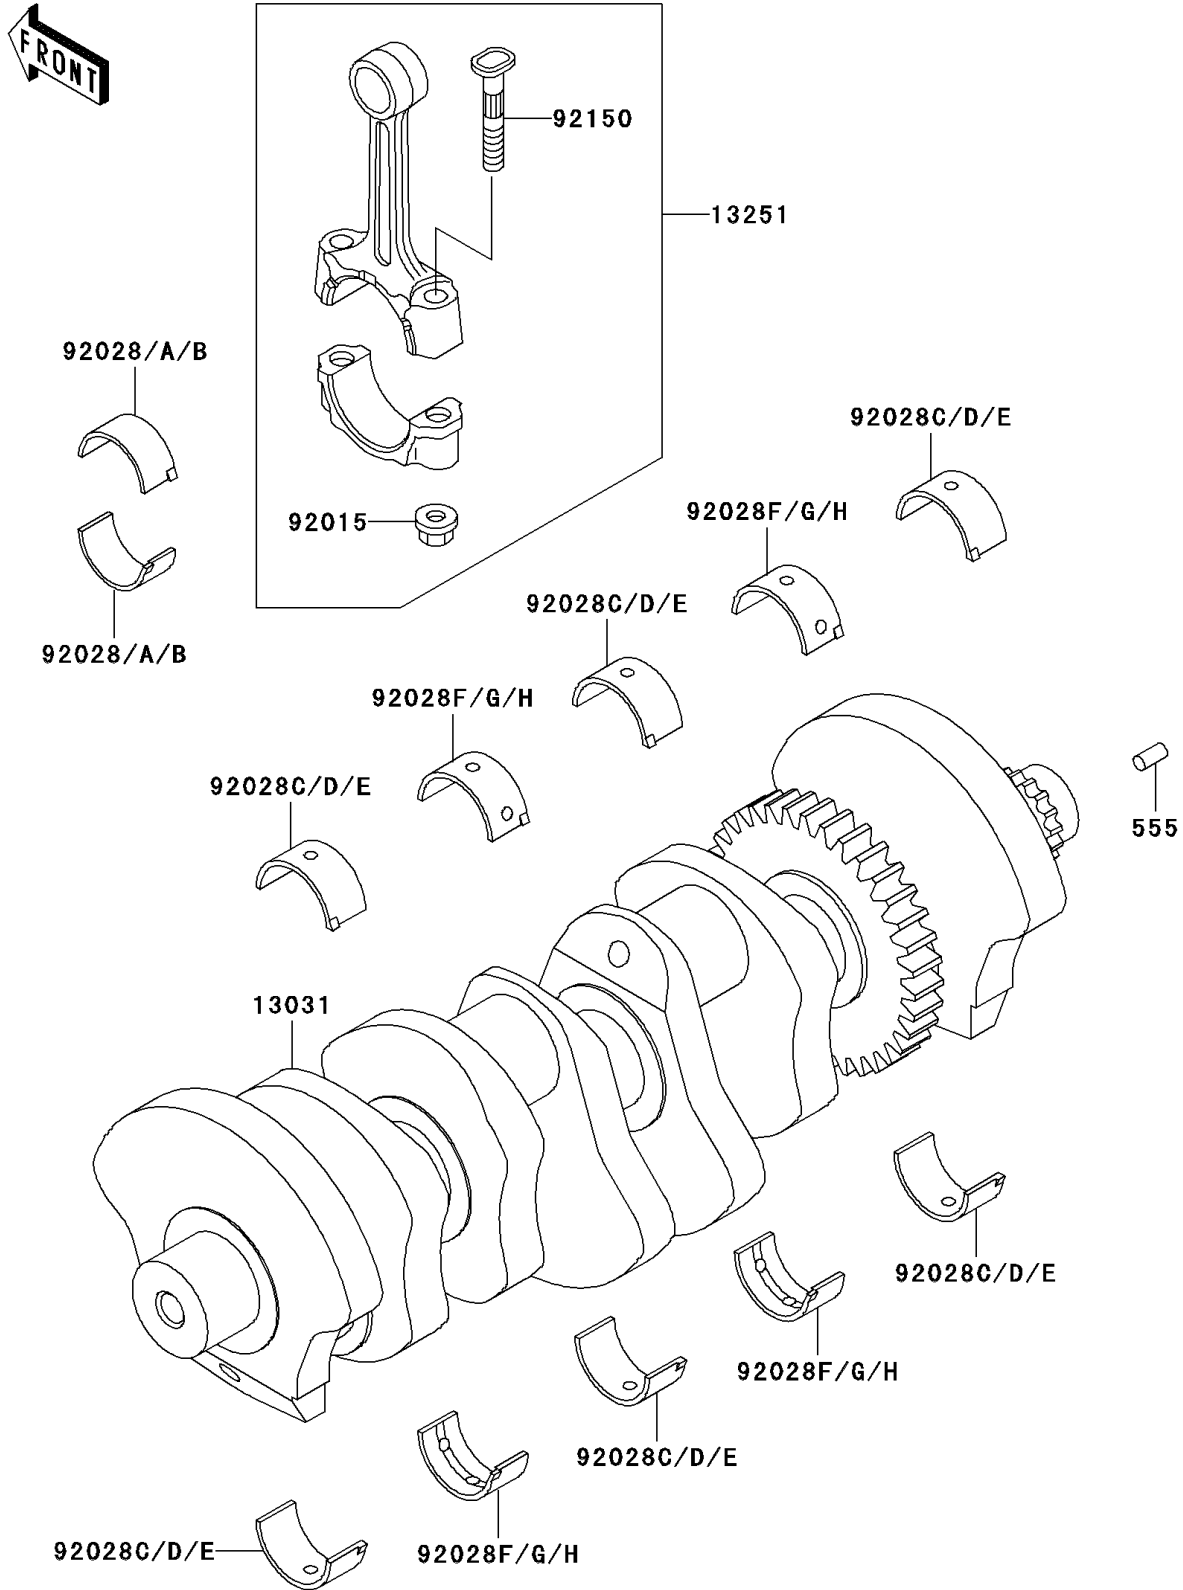

2001 Ninja® ZX™-7R PARTS DIAGRAM

Crankshaft

E1321

2001 Ninja® ZX™-7R PARTS LIST

Crankshaft

ITEM NAME	PART NUMBER	QUANTITY
PIN-SPRING,4X8 (Ref # 555)	555A0408	1
CRANKSHAFT-COMP (Ref # 13031)	13031-1405	1
ROD-ASSY-CONNECTING,G (Ref # 13251)	13251-1097-GG	4
NUT,FLANGED,8MM (Ref # 92015)	92015-1311	8
BUSHING,CONNECTING ROD,BLUE (Ref # 92028)	92028-1623	8
BUSHING,CONNECTING ROD,BLACK (Ref # 92028A)	92028-1624	AR
BUSHING,CONNECTING ROD,BROWN (Ref # 92028B)	92028-1625	AR
BUSHING,CRANKSHAFT,#1&3&5,BLUE (Ref # 92028C)	92028-1626	6
BUSHING,CRANKSHAFT,1&3&5,BLACK (Ref # 92028D)	92028-1627	AR
BUSHING,CRANKSHAFT,1&3&5,BROWN (Ref # 92028E)	92028-1628	AR
BUSHING,CRANKSHAFT,#2,BLUE (Ref # 92028F)	92028-1629	4
BUSHING,CRANKSAHFT,#2,BLACK (Ref # 92028G)	92028-1630	AR
BUSHING,CRANKSAHFT,#2,BROWN (Ref # 92028H)	92028-1631	AR
BOLT,CONNECTING ROD,8MM (Ref # 92150)	92150-1216	8