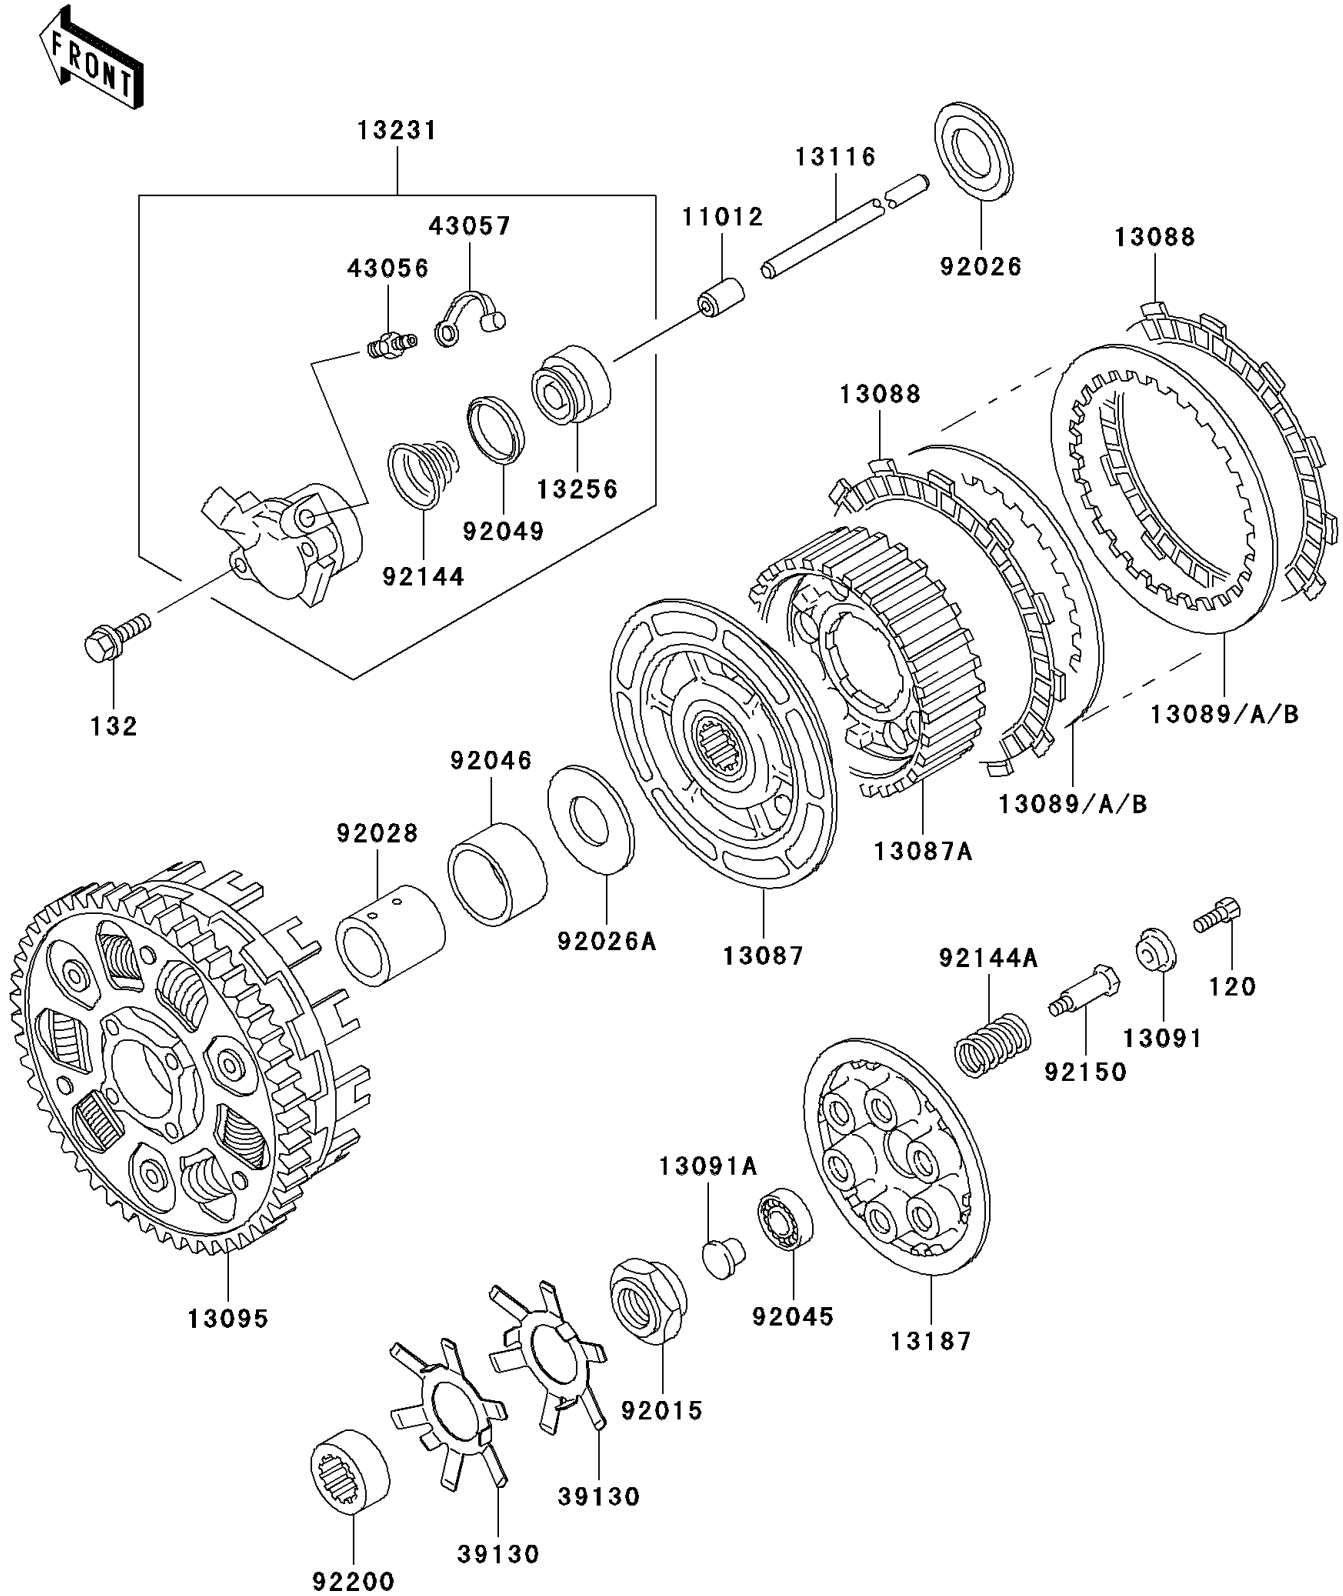

2003 Ninja® ZX™ -7R PARTS DIAGRAM

Clutch

E1350

2003 Ninja® ZX™ -7R PARTS LIST

Clutch

ITEM NAME	PART NUMBER	QUANTITY
BOLT-SOCKET,6X16 (Ref # 120)	120Q0616	6
BOLT-FLANGED-SMALL (Ref # 132)	132J0625	2
CAP,PUSHROD (Ref # 11012)	11012-1569	1
HUB-CLUTCH (Ref # 13087)	13087-1157	1
HUB-CLUTCH (Ref # 13087A)	13087-1165	1
PLATE-FRICTION (Ref # 13088)	13088-040	8
PLATE-CLUTCH,T=2.0 (Ref # 13089)	13089-026	AR
PLATE-CLUTCH,T=2.3 (Ref # 13089A)	13089-1004	AR
PLATE-CLUTCH,T=2.6 (Ref # 13089B)	13089-1067	AR
HOLDER,CLUTCH SPRING (Ref # 13091)	13091-1041	6
HOLDER,CLUTCH PUSH ROD (Ref # 13091A)	13091-1085	1
HOUSING-COMP-CLUTCH (Ref # 13095)	13095-1328	1
ROD-PUSH (Ref # 13116)	13116-1151	1
PLATE-CLUTCH OPERATING (Ref # 13187)	13187-1067	1
RELEASE-ASSY-CLUTCH (Ref # 13231)	13231-1065	1
PISTON (Ref # 13256)	13256-1052	1
SPRING-LEAF (Ref # 39130)	39130-1071	2
BREATHER (Ref # 43056)	43056-1052	1
CAP-BREATHER (Ref # 43057)	43057-1001	1
NUT (Ref # 92015)	92015-1929	1
SPACER (Ref # 92026)	92026-1356	1
SPACER,25X54X3 (Ref # 92026A)	92026-1467	1
BUSHING (Ref # 92028)	92028-1783	1
BEARING-BALL,6001C3ML01 (Ref # 92045)	92045-1235	1
BEARING-NEEDLE (Ref # 92046)	92046-1250	1
SEAL-OIL,PISTON (Ref # 92049)	92049-1165	1
SPRING,CLUTCH RELEASE (Ref # 92144)	92144-1084	1
SPRING,CLUTCH (Ref # 92144A)	92144-1630	6
BOLT,CLUTCH (Ref # 92150)	92150-1477	6

2003 Ninja® ZX™ -7R PARTS LIST

Clutch

ITEM NAME	PART NUMBER	QUANTITY
WASHER (Ref # 92200)	92200-1205	1