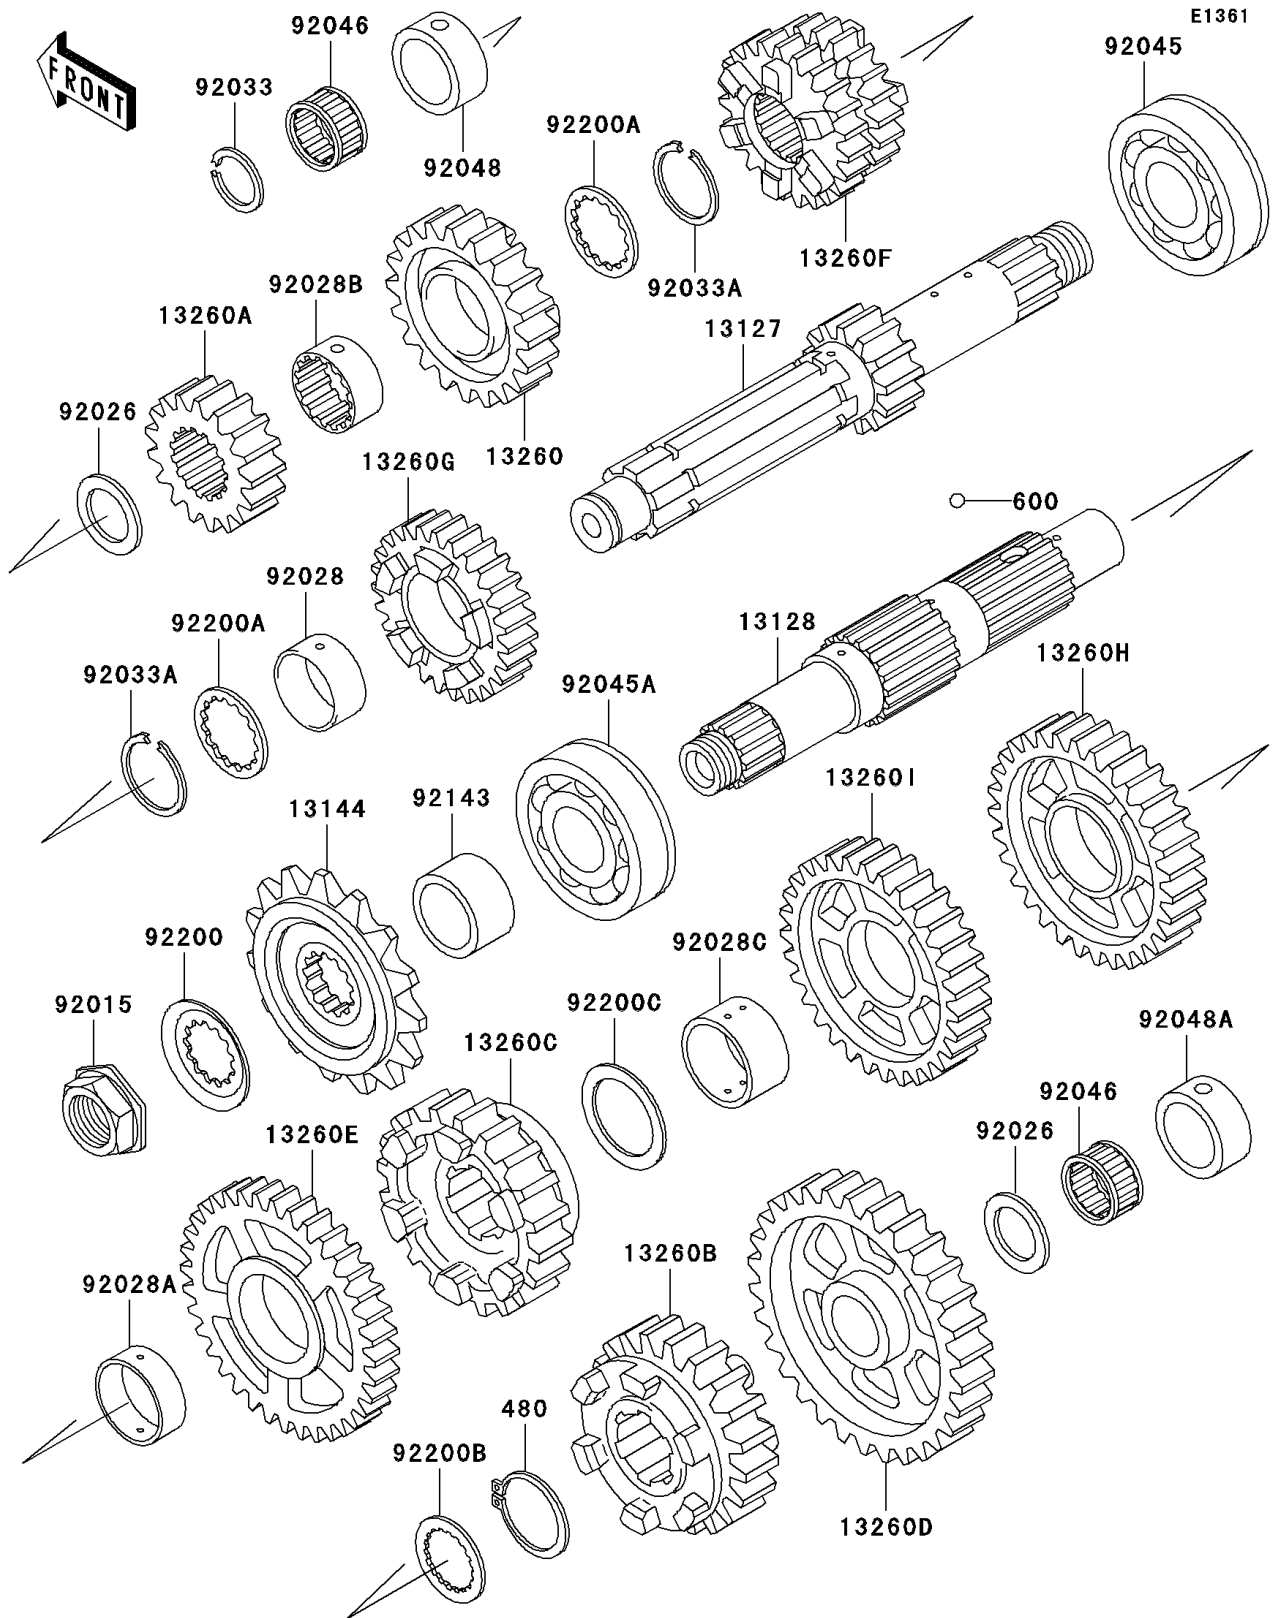

2003 Ninja® ZX™ -7R PARTS DIAGRAM

Transmission

2003 Ninja® ZX™-7R PARTS LIST

Transmission

ITEM NAME	PART NUMBER	QUANTITY
CIRCLIP (Ref # 480)	480J2900	1
BALL-STEEL,5/32" (Ref # 600)	600A0500	3
SHAFT-TRANSMISSION INPUT (Ref # 13127)	13127-1244	1
SHAFT-TRANSMISSION OUTPUT (Ref # 13128)	13128-1208	1
SPROCKET-OUTPUT,16T (Ref # 13144)	13144-1256	1
GEAR,INPUT TOP,29T (Ref # 13260)	13260-1401	1
GEAR,INPUT 2ND,18T (Ref # 13260A)	13260-1526	1
GEAR,OUTPUT 5TH,33T (Ref # 13260B)	13260-1528	1
GEAR,OUTPUT TOP,32T (Ref # 13260C)	13260-1529	1
GEAR,OUTPUT LOW,40T (Ref # 13260D)	13260-1538	1
GEAR,OUTPUT 2ND,36T (Ref # 13260E)	13260-1539	1
GEAR,INPUT 3RD&4TH,21T&23T (Ref # 13260F)	13260-1608	1
GEAR,INPUT 5TH,27T (Ref # 13260G)	13260-1609	1
GEAR,OUTPUT 3RD,34T (Ref # 13260H)	13260-1612	1
GEAR,OUTPUT 4TH,32T (Ref # 13260I)	13260-1613	1
NUT,20MM (Ref # 92015)	92015-1963	1
SPACER,22X35.5X2.1 (Ref # 92026)	92026-1224	2
BUSHING,INPUT GEAR (Ref # 92028)	92028-1449	1
BUSHING,OUTPUT GEAR,2ND (Ref # 92028A)	92028-1707	1
BUSHING,INPUT TOP GEAR (Ref # 92028B)	92028-1752	1
BUSHING,OUTPUT,3RD&4TH (Ref # 92028C)	92028-1753	1
RING-SNAP,20X25.5X1.2 (Ref # 92033)	92033-025	1
RING-SNAP,T=1.2 (Ref # 92033A)	92033-1037	2
BEARING-BALL,6305N2SH2 (Ref # 92045)	92045-1224	1
BEARING-BALL,5305X (Ref # 92045A)	92045-1323	1
BEARING-NEEDLE,FWF-223014 (Ref # 92046)	92046-031	2
RACE,INPUT SHAFT (Ref # 92048)	92048-1066	1
RACE,0RZ30X38X17PX1 (Ref # 92048A)	92048-1067	1
COLLAR,ENGINE SPROCKET (Ref # 92143)	92143-1788	1

2003 Ninja® ZX™ -7R PARTS LIST

Transmission

ITEM NAME	PART NUMBER	QUANTITY
WASHER (Ref # 92200)	92200-1065	1
WASHER,T=1.5 (Ref # 92200A)	92200-1240	2
WASHER,TOOTHED,28X30X2 (Ref # 92200B)	92200-1277	1
WASHER,29.9X40X1.5 (Ref # 92200C)	92200-1278	1