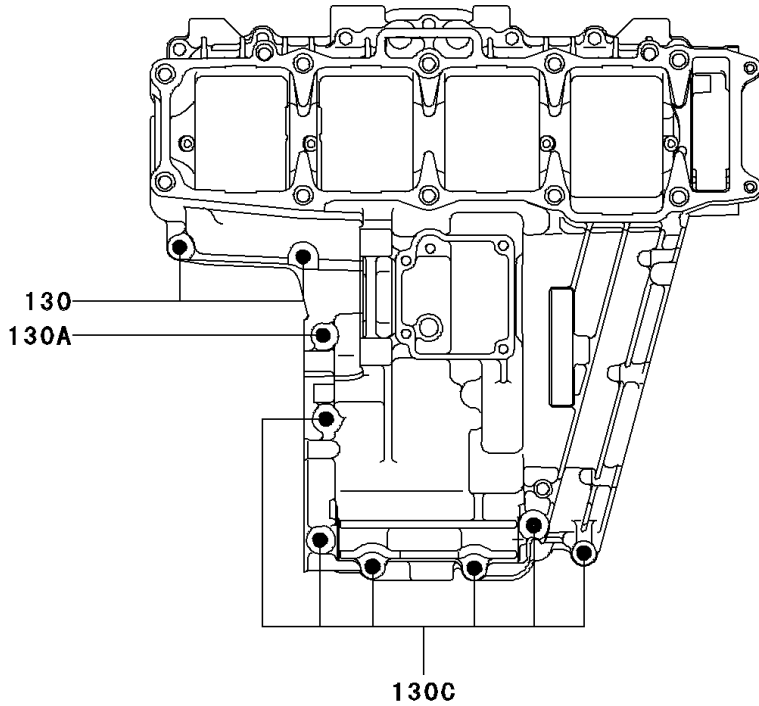

# 2003 Ninja® ZX™ -7R PARTS DIAGRAM

## Crankcase Bolt Pattern

E1412

**Crankcase Upper**

**Crankcase Lower**

### Crankcase Bolt Pattern

ITEM NAME	PART NUMBER	QUANTITY
BOLT-FLANGED (Ref # 130)	130Z0835	2
BOLT-FLANGED (Ref # 130A)	130Z0840	9
BOLT-FLANGED (Ref # 130B)	130Z0845	1
BOLT-FLANGED (Ref # 130C)	130Z0870	6
BOLT,8X115 (Ref # 92150)	92150-1550	1
BOLT,9X95 (Ref # 92150A)	92150-1759	10