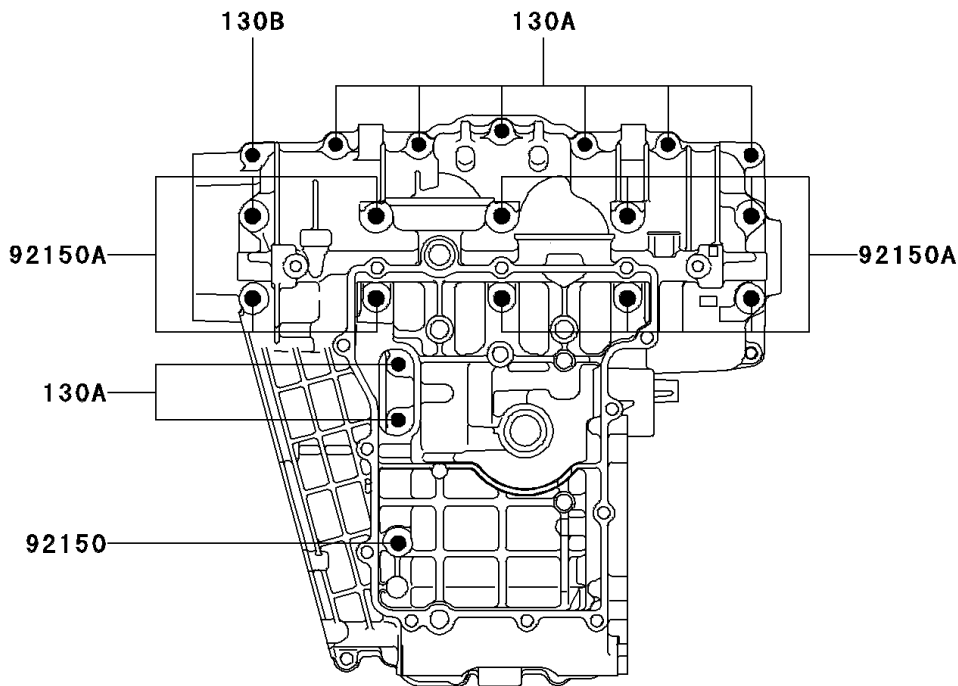

# 2003 Ninja® ZX™ -7R PARTS DIAGRAM

## Crankcase Bolt Pattern

E1412

**Crankcase Upper**

**Crankcase Lower**

### Crankcase Bolt Pattern

ITEM NAME	PART NUMBER	QUANTITY
BOLT-FLANGED (Ref # 130)	130Z0835	2
BOLT-FLANGED (Ref # 130A)	130Z0840	9
BOLT-FLANGED (Ref # 130B)	130Z0845	1
BOLT-FLANGED (Ref # 130C)	130Z0870	6
BOLT,8X115 (Ref # 92150)	92150-1550	1
BOLT,9X95 (Ref # 92150A)	92150-1759	10