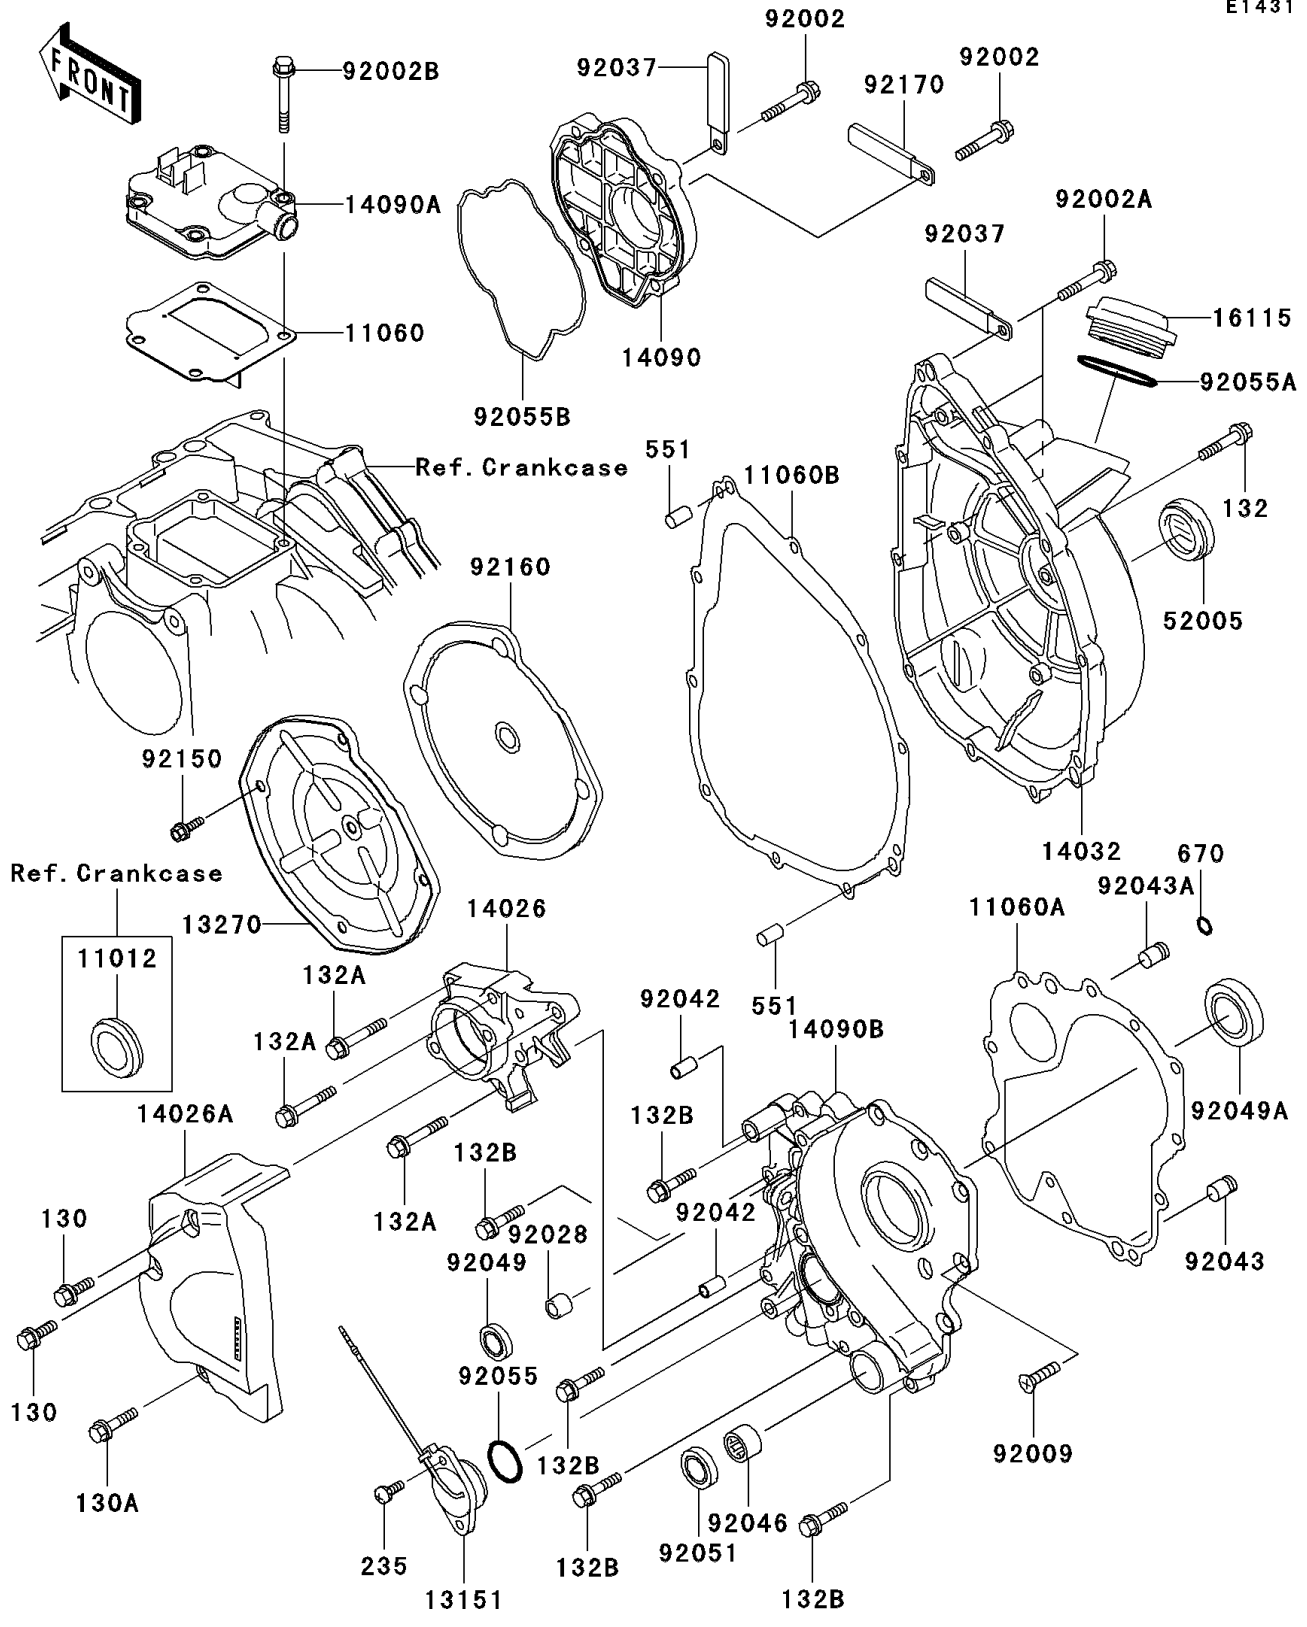

# 2001 Ninja® ZX™-7R PARTS DIAGRAM

Engine Cover(s)

E1431

## 2001 Ninja® ZX™-7R PARTS LIST

### Engine Cover(s)

ITEM NAME	PART NUMBER	QUANTITY
BOLT-FLANGED,6X16,BLACK (Ref # 130)	130J0616	2
BOLT-FLANGED,6X25 (Ref # 130A)	130J0625	1
BOLT-FLANGED-SMALL (Ref # 132)	132J0625	7
BOLT-FLANGED-SMALL (Ref # 132A)	132J0635	3
BOLT-FLANGED-SMALL (Ref # 132B)	132Y0625	5
SCREW-PAN-WP-CROS (Ref # 235)	235C0516	2
PIN-DOWEL,8X14 (Ref # 551)	551A0814	2
CAP,LH (Ref # 11012)	11012-1770	1
GASKET,BREATHER COVER (Ref # 11060)	11060-1702	1
GASKET,TRANSMISSION COVER (Ref # 11060A)	11060-1703	1
GASKET,CLUTCH COVER (Ref # 11060B)	11060-1704	1
SWITCH-COMP (Ref # 13151)	13151-1081	1
PLATE,CLUTCH COVER (Ref # 13270)	13270-1580	1
COVER-CHAIN,FR (Ref # 14026)	14026-1228	1
COVER-CHAIN,RR (Ref # 14026A)	14026-1229	1
COVER-CLUTCH (Ref # 14032)	14032-1427	1
COVER,PULSING (Ref # 14090)	14090-1630	1
COVER,BREATHER (Ref # 14090A)	14090-1631	1
COVER,TRANSMISSION (Ref # 14090B)	14090-1632	1
CAP-OIL FILLER (Ref # 16115)	16115-1064	1
GAUGE,OIL LEVEL (Ref # 52005)	52005-1057	1
BOLT,6X20 (Ref # 92002)	92002-1343	4
BOLT,6X30 (Ref # 92002A)	92002-1534	3
BOLT,6X25 (Ref # 92002B)	92002-1582	4
SCREW,6X16 (Ref # 92009)	92009-1360	5
BUSHING,8X12X10 (Ref # 92028)	92028-1750	1
CLAMP,WIRING HARNESS (Ref # 92037)	92037-1877	2
PIN,DOWEL,6.3X8X14 (Ref # 92042)	92042-007	2
PIN,6.2X8X14 (Ref # 92043)	92043-1263	1

### Engine Cover(s)

ITEM NAME	PART NUMBER	QUANTITY
PIN (Ref # 92043A)	92043-1456	1
BEARING-NEEDLE, HK1312 (Ref # 92046)	92046-1148	1
SEAL-OIL, SD-8187 (Ref # 92049)	92049-1017	1
SEAL-OIL, TC32488 (Ref # 92049A)	92049-1361	1
SEAL-OIL, TB13225.5 (Ref # 92051)	92051-005	1
RING-O (Ref # 92055)	92055-091	1
RING-O, 38MM (Ref # 92055A)	92055-1295	1
RING-O, PULSING COVER (Ref # 92055B)	92055-1543	1
BOLT, 5X8 (Ref # 92150)	92150-1406	5
DAMPER, CLUTCH COVER (Ref # 92160)	92160-1702	1
CLAMP (Ref # 92170)	92170-1514	1
O RING, 5MM (Ref # 670)	670B1505	1