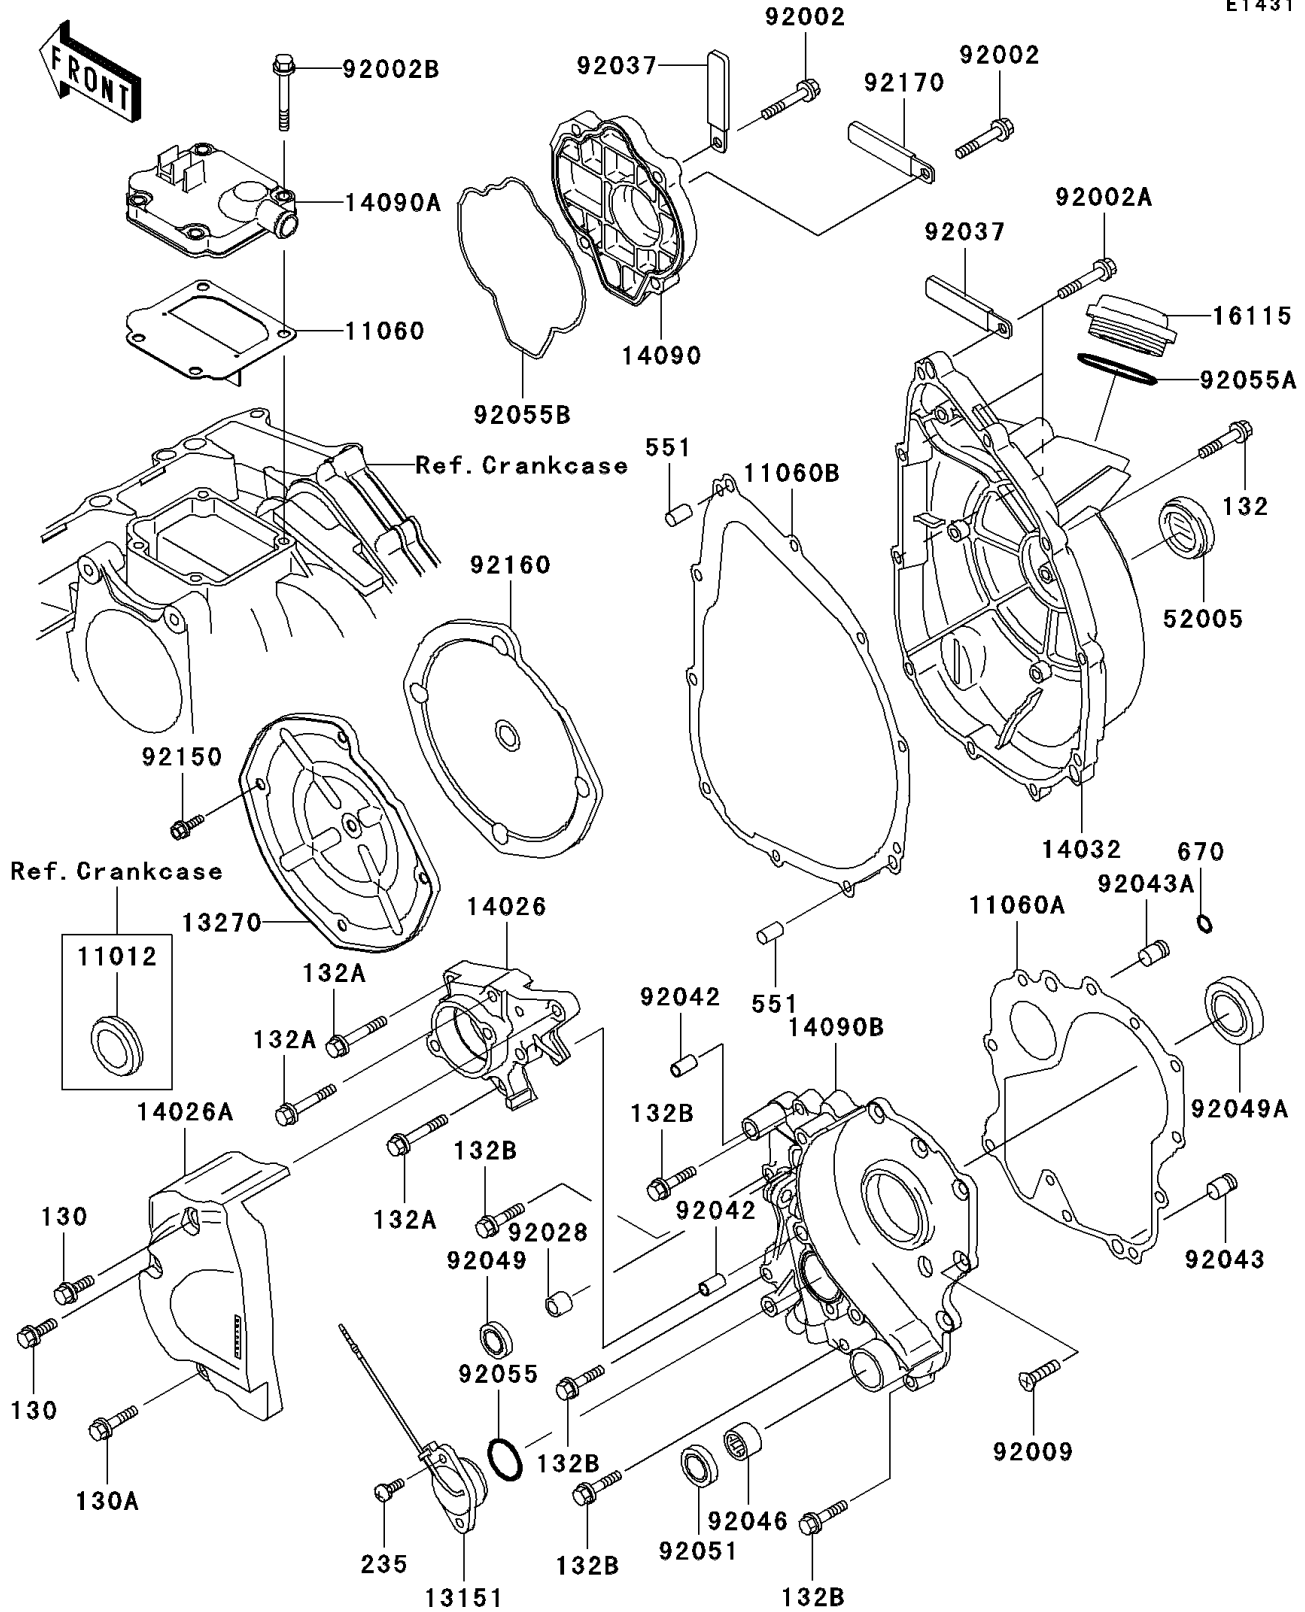

2002 Ninja® ZX™ -7R PARTS DIAGRAM

Engine Cover(s)

E1431

2002 Ninja® ZX™ -7R PARTS LIST

Engine Cover(s)

ITEM NAME	PART NUMBER	QUANTITY
BOLT-FLANGED,6X16,BLACK (Ref # 130)	130J0616	2
BOLT-FLANGED,6X25 (Ref # 130A)	130J0625	1
BOLT-FLANGED-SMALL (Ref # 132)	132J0625	7
BOLT-FLANGED-SMALL (Ref # 132A)	132J0635	3
BOLT-FLANGED-SMALL (Ref # 132B)	132Y0625	5
SCREW-PAN-WP-CROS (Ref # 235)	235C0516	2
PIN-DOWEL,8X14 (Ref # 551)	551A0814	2
CAP,LH (Ref # 11012)	11012-1770	1
GASKET,BREATHER COVER (Ref # 11060)	11060-1702	1
GASKET,TRANSMISSION COVER (Ref # 11060A)	11060-1703	1
GASKET,CLUTCH COVER (Ref # 11060B)	11060-1704	1
SWITCH-COMP (Ref # 13151)	13151-1081	1
PLATE,CLUTCH COVER (Ref # 13270)	13270-1580	1
COVER-CHAIN,FR (Ref # 14026)	14026-1228	1
COVER-CHAIN,RR (Ref # 14026A)	14026-1229	1
COVER-CLUTCH (Ref # 14032)	14032-1427	1
COVER,PULSING (Ref # 14090)	14090-1630	1
COVER,BREATHER (Ref # 14090A)	14090-1631	1
COVER,TRANSMISSION (Ref # 14090B)	14090-1632	1
CAP-OIL FILLER (Ref # 16115)	16115-1064	1
GAUGE,OIL LEVEL (Ref # 52005)	52005-1057	1
BOLT,6X20 (Ref # 92002)	92002-1343	4
BOLT,6X30 (Ref # 92002A)	92002-1534	3
BOLT,6X25 (Ref # 92002B)	92002-1582	4
SCREW,6X16 (Ref # 92009)	92009-1360	5
BUSHING,8X12X10 (Ref # 92028)	92028-1750	1
CLAMP,WIRING HARNESS (Ref # 92037)	92037-1877	2
PIN,DOWEL,6.3X8X14 (Ref # 92042)	92042-007	2
PIN,6.2X8X14 (Ref # 92043)	92043-1263	1

2002 Ninja® ZX™ -7R PARTS LIST

Engine Cover(s)

ITEM NAME	PART NUMBER	QUANTITY
PIN (Ref # 92043A)	92043-1456	1
BEARING-NEEDLE, HK1312 (Ref # 92046)	92046-1148	1
SEAL-OIL, SD-8187 (Ref # 92049)	92049-1017	1
SEAL-OIL, TC32488 (Ref # 92049A)	92049-1361	1
SEAL-OIL, TB13225.5 (Ref # 92051)	92051-005	1
RING-O (Ref # 92055)	92055-091	1
RING-O, 38MM (Ref # 92055A)	92055-1295	1
RING-O, PULSING COVER (Ref # 92055B)	92055-1543	1
BOLT, 5X8 (Ref # 92150)	92150-1406	5
DAMPER, CLUTCH COVER (Ref # 92160)	92160-1702	1
CLAMP (Ref # 92170)	92170-1514	1
O RING, 5MM (Ref # 670)	670B1505	1