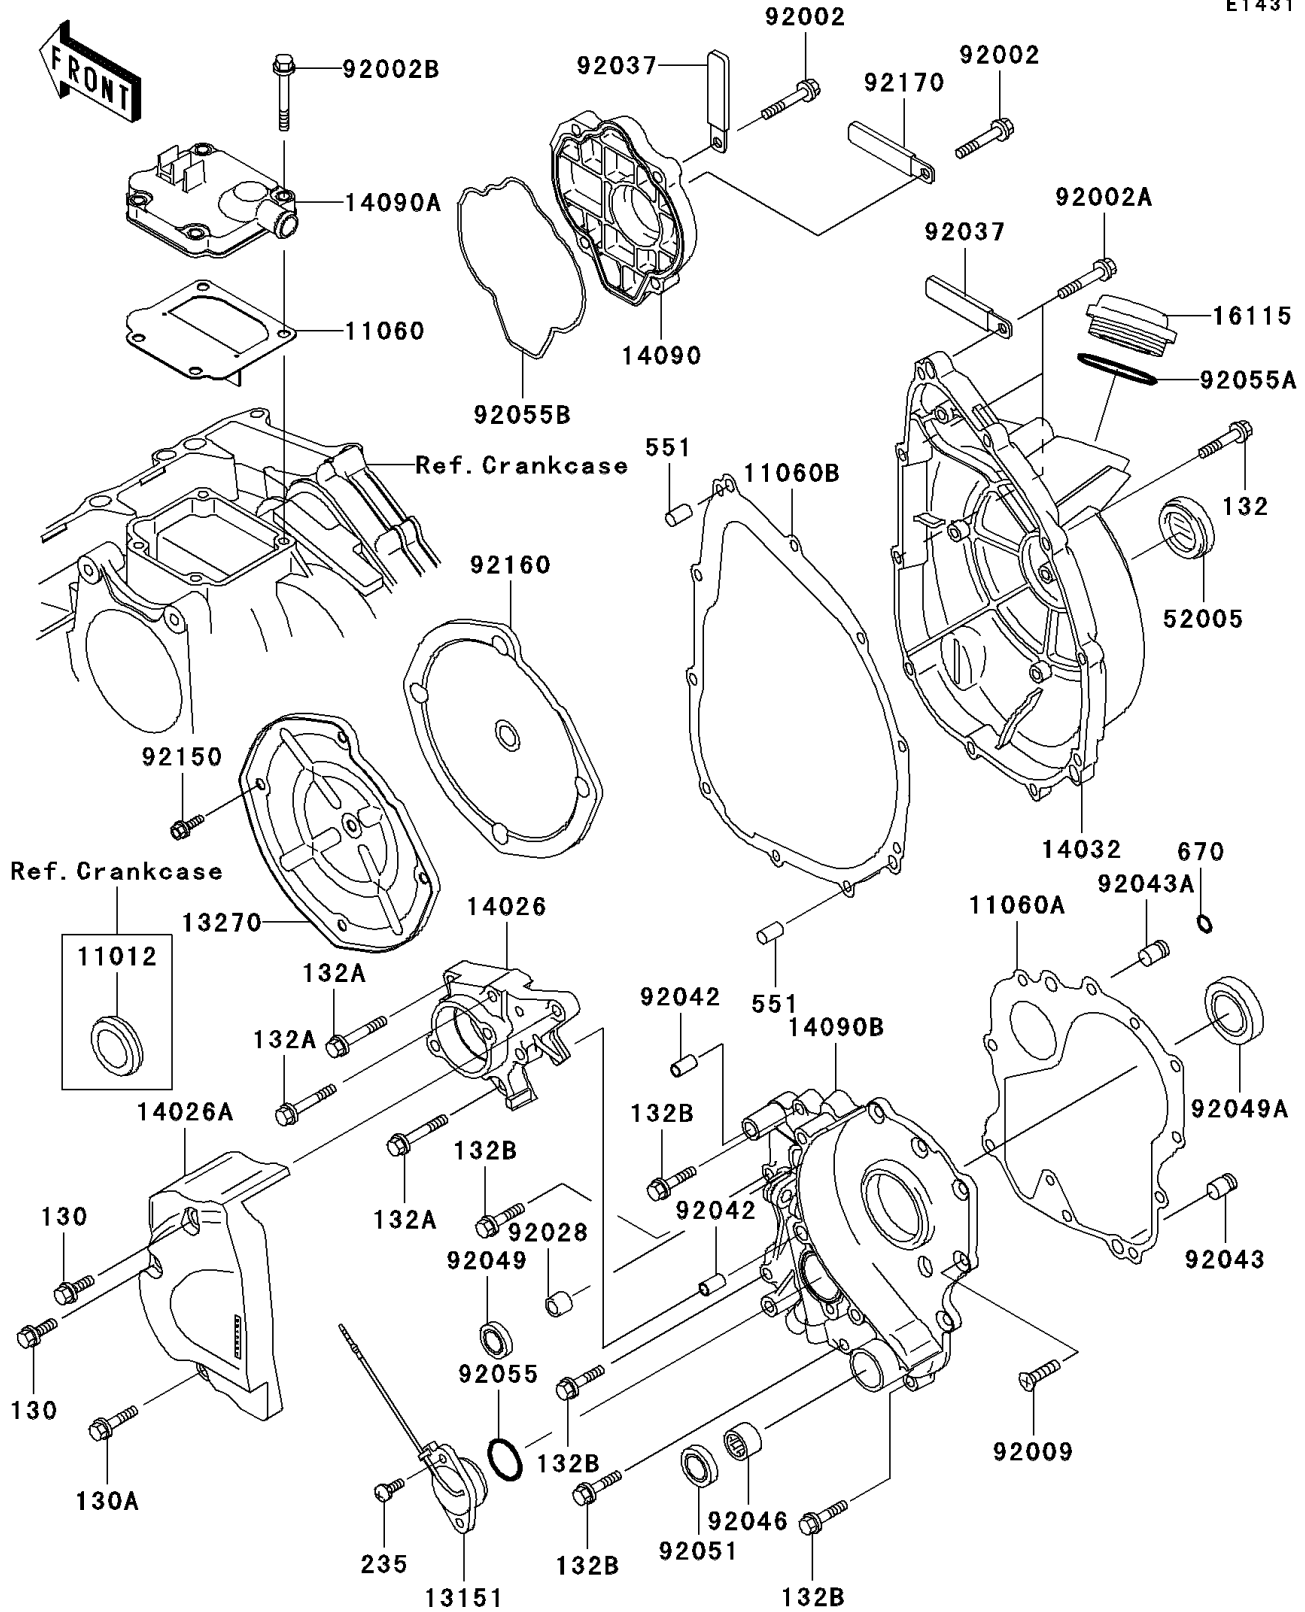

# 2003 Ninja® ZX™ -7R PARTS DIAGRAM

Engine Cover(s)

E1431

## 2003 Ninja® ZX™ -7R PARTS LIST

### Engine Cover(s)

ITEM NAME	PART NUMBER	QUANTITY
BOLT-FLANGED,6X16,BLACK (Ref # 130)	130J0616	2
BOLT-FLANGED,6X25 (Ref # 130A)	130J0625	1
BOLT-FLANGED-SMALL (Ref # 132)	132J0625	7
BOLT-FLANGED-SMALL (Ref # 132A)	132J0635	3
BOLT-FLANGED-SMALL (Ref # 132B)	132Y0625	5
SCREW-PAN-WP-CROS (Ref # 235)	235C0516	2
PIN-DOWEL,8X14 (Ref # 551)	551A0814	2
CAP,LH (Ref # 11012)	11012-1770	1
GASKET,BREATHER COVER (Ref # 11060)	11060-1702	1
GASKET,TRANSMISSION COVER (Ref # 11060A)	11060-1703	1
GASKET,CLUTCH COVER (Ref # 11060B)	11060-1704	1
SWITCH-COMP (Ref # 13151)	13151-1081	1
PLATE,CLUTCH COVER (Ref # 13270)	13270-1580	1
COVER-CHAIN,FR (Ref # 14026)	14026-1228	1
COVER-CHAIN,RR (Ref # 14026A)	14026-1229	1
COVER-CLUTCH (Ref # 14032)	14032-1427	1
COVER,PULSING (Ref # 14090)	14090-1630	1
COVER,BREATHER (Ref # 14090A)	14090-1631	1
COVER,TRANSMISSION (Ref # 14090B)	14090-1632	1
CAP-OIL FILLER (Ref # 16115)	16115-1064	1
GAUGE,OIL LEVEL (Ref # 52005)	52005-1057	1
BOLT,6X20 (Ref # 92002)	92002-1343	4
BOLT,6X30 (Ref # 92002A)	92002-1534	3
BOLT,6X25 (Ref # 92002B)	92002-1582	4
SCREW,6X16 (Ref # 92009)	92009-1360	5
BUSHING,8X12X10 (Ref # 92028)	92028-1750	1
CLAMP,WIRING HARNESS (Ref # 92037)	92037-1877	2
PIN,DOWEL,6.3X8X14 (Ref # 92042)	92042-007	2
PIN,6.2X8X14 (Ref # 92043)	92043-1263	1

### Engine Cover(s)

ITEM NAME	PART NUMBER	QUANTITY
PIN (Ref # 92043A)	92043-1456	1
BEARING-NEEDLE, HK1312 (Ref # 92046)	92046-1148	1
SEAL-OIL, SD-8187 (Ref # 92049)	92049-1017	1
SEAL-OIL, TC32488 (Ref # 92049A)	92049-1361	1
SEAL-OIL, TB13225.5 (Ref # 92051)	92051-005	1
RING-O (Ref # 92055)	92055-091	1
RING-O, 38MM (Ref # 92055A)	92055-1295	1
RING-O, PULSING COVER (Ref # 92055B)	92055-1543	1
BOLT, 5X8 (Ref # 92150)	92150-1406	5
DAMPER, CLUTCH COVER (Ref # 92160)	92160-1702	1
CLAMP (Ref # 92170)	92170-1514	1
O RING, 5MM (Ref # 670)	670B1505	1