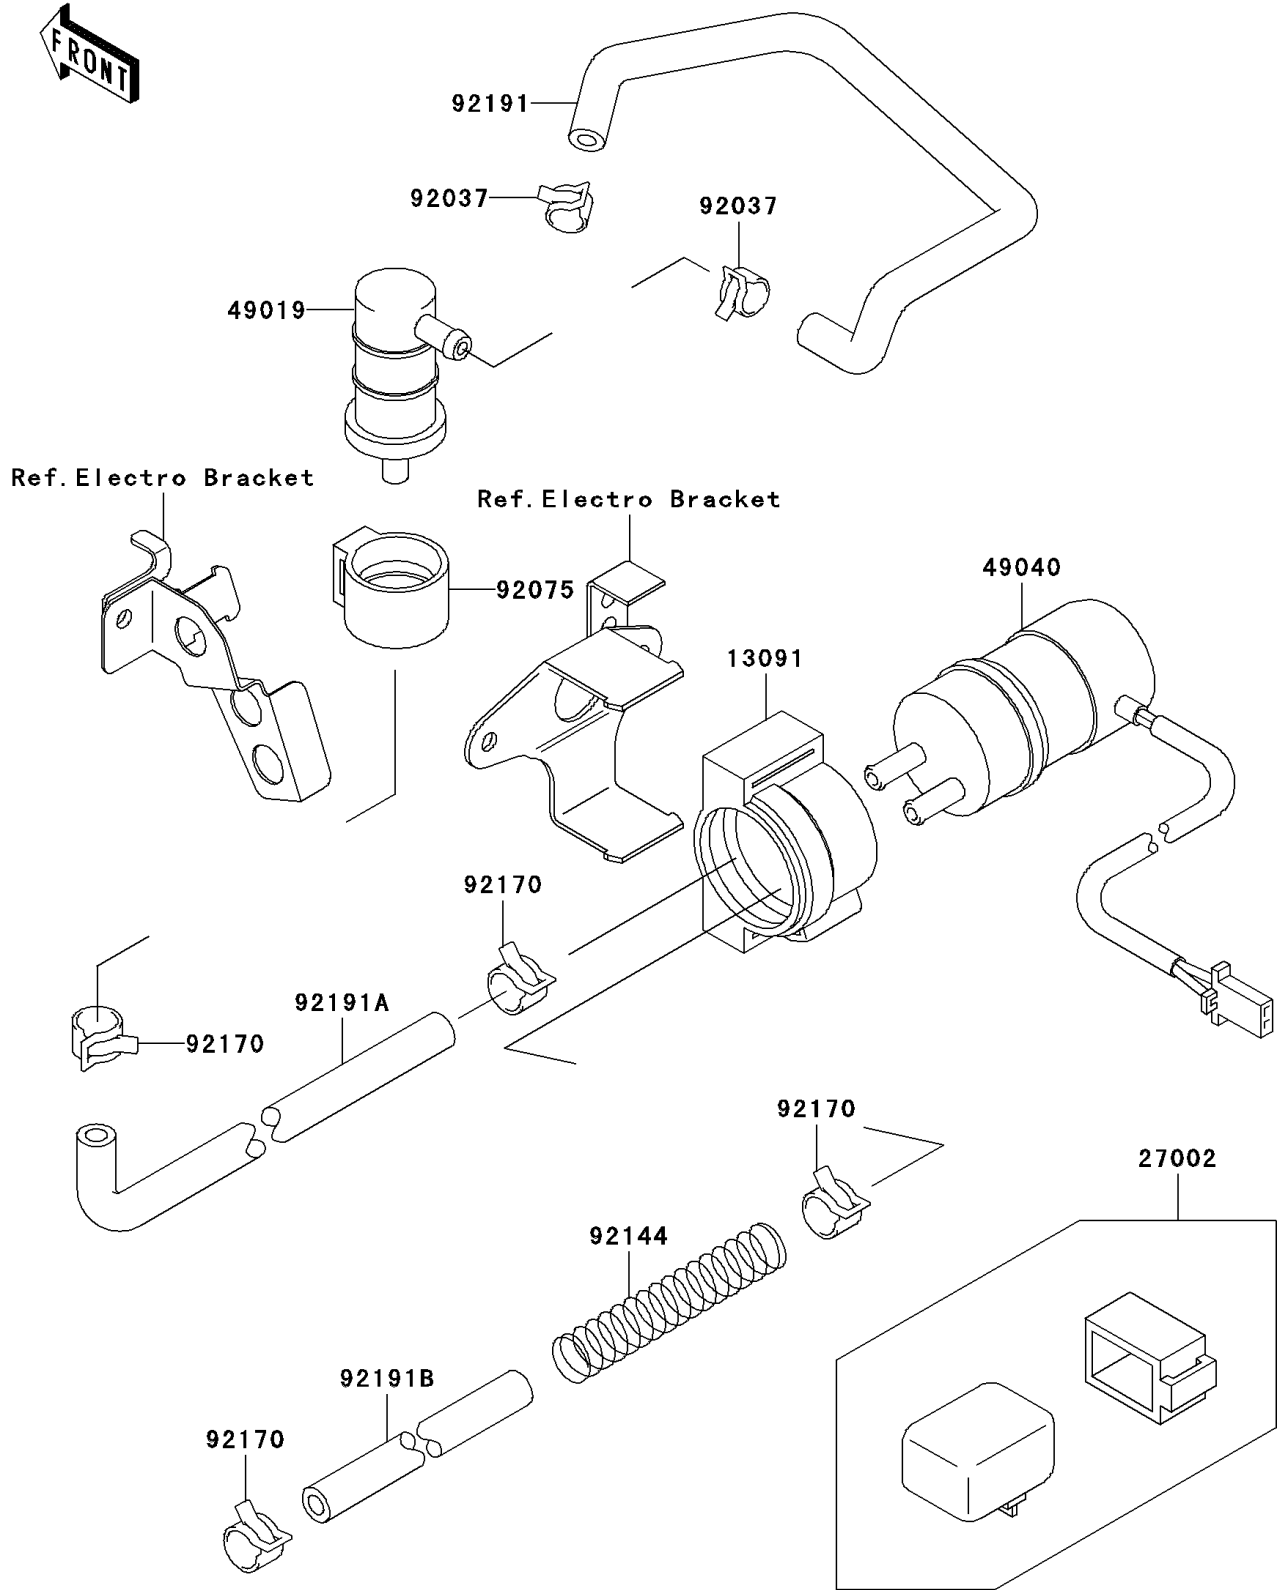

2000 Ninja® ZX™-7R PARTS DIAGRAM

Fuel Pump

E1520

2000 Ninja® ZX™-7R PARTS LIST

Fuel Pump

ITEM NAME	PART NUMBER	QUANTITY
HOLDER,FUEL PUMP (Ref # 13091)	13091-1738	1
RELAY-ASSY (Ref # 27002)	27002-1065	1
FILTER-FUEL (Ref # 49019)	49019-1081	1
PUMP-FUEL (Ref # 49040)	49040-1061	1
CLAMP (Ref # 92037)	92037-1181	2
DAMPER,FUEL FILTER (Ref # 92075)	92075-1853	1
SPRING,HOSE PROTECTOR (Ref # 92144)	92144-1746	1
CLAMP (Ref # 92170)	92170-1118	4
TUBE (Ref # 92191)	92191-1018	1
TUBE (Ref # 92191A)	92191-1059	1
TUBE,9.5X15.5X300 (Ref # 92191B)	92191-1081	1