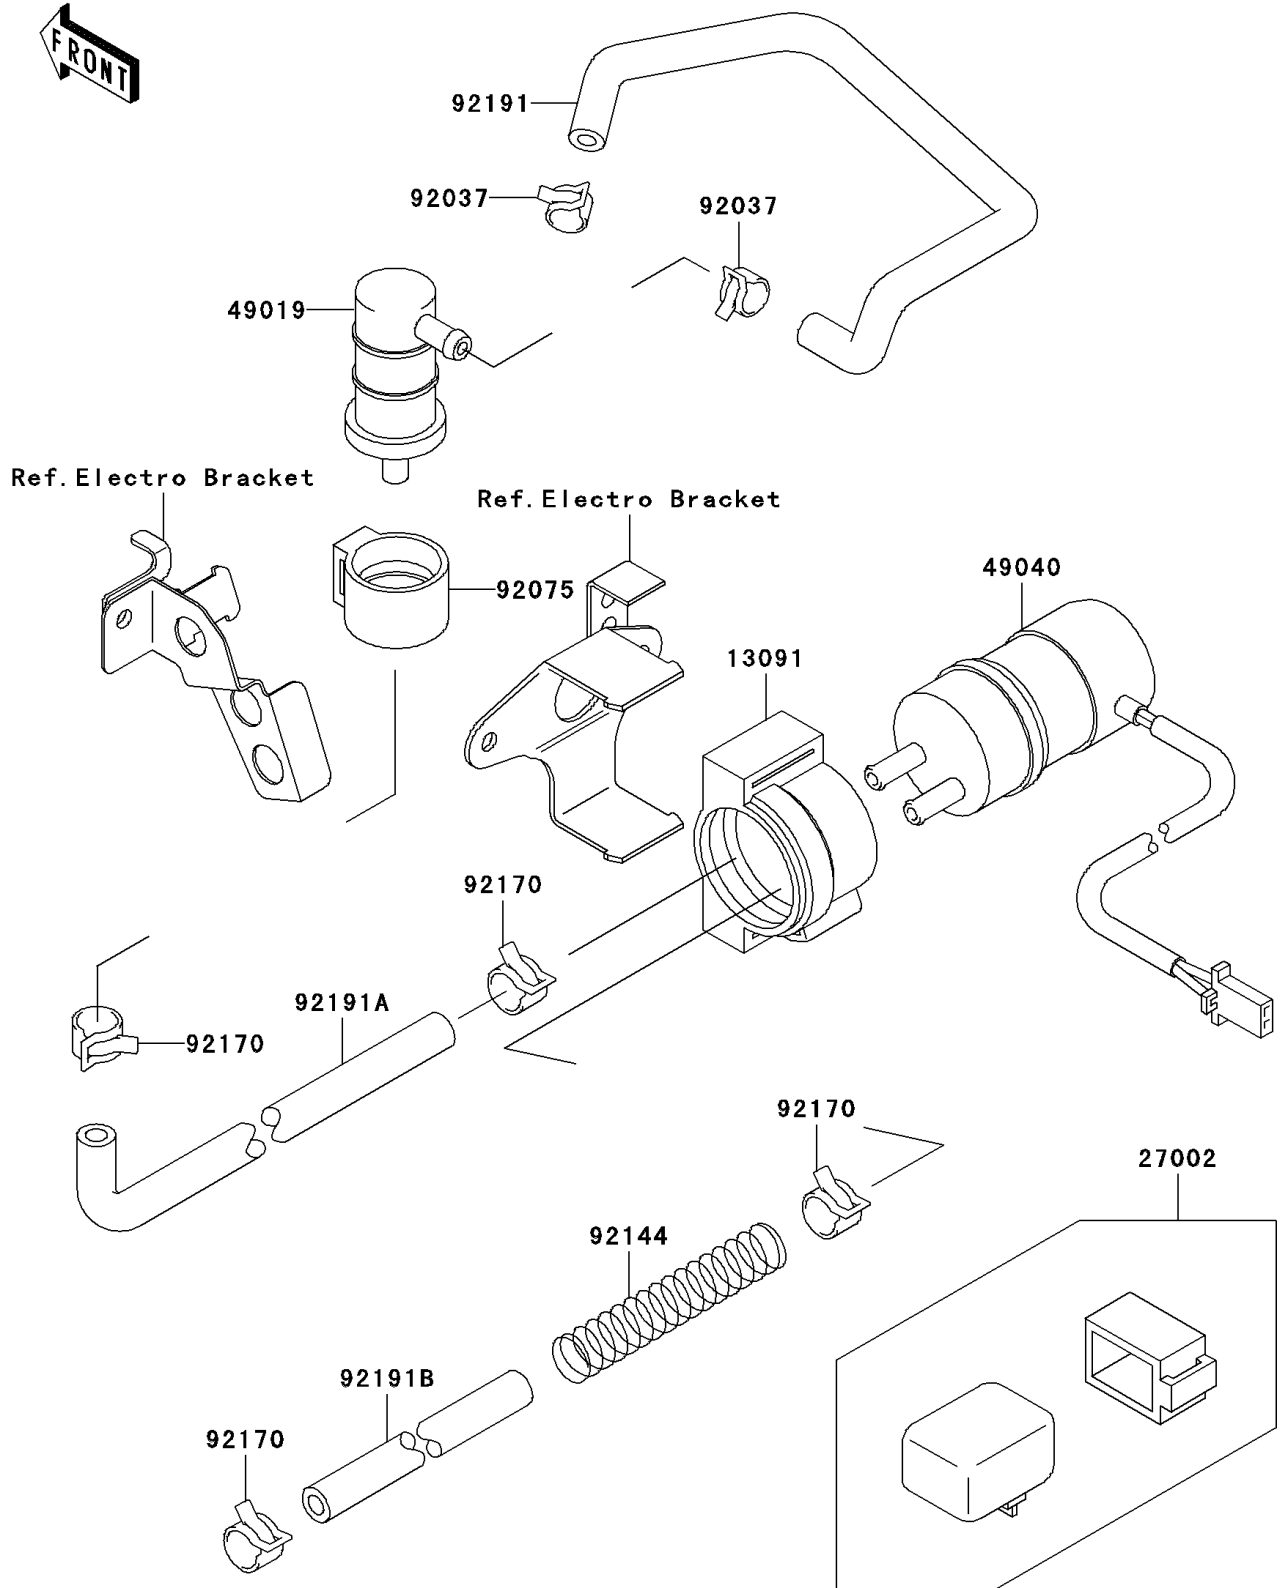

2000 Ninja® ZX™-7R PARTS DIAGRAM

Fuel Pump

E1520

2000 Ninja® ZX™-7R PARTS LIST

Fuel Pump

ITEM NAME	PART NUMBER	QUANTITY
HOLDER,FUEL PUMP (Ref # 13091)	13091-1738	1
RELAY-ASSY (Ref # 27002)	27002-1065	1
FILTER-FUEL (Ref # 49019)	49019-1081	1
PUMP-FUEL (Ref # 49040)	49040-1061	1
CLAMP (Ref # 92037)	92037-1181	2
DAMPER,FUEL FILTER (Ref # 92075)	92075-1853	1
SPRING,HOSE PROTECTOR (Ref # 92144)	92144-1746	1
CLAMP (Ref # 92170)	92170-1118	4
TUBE (Ref # 92191)	92191-1018	1
TUBE (Ref # 92191A)	92191-1059	1
TUBE,9.5X15.5X300 (Ref # 92191B)	92191-1081	1