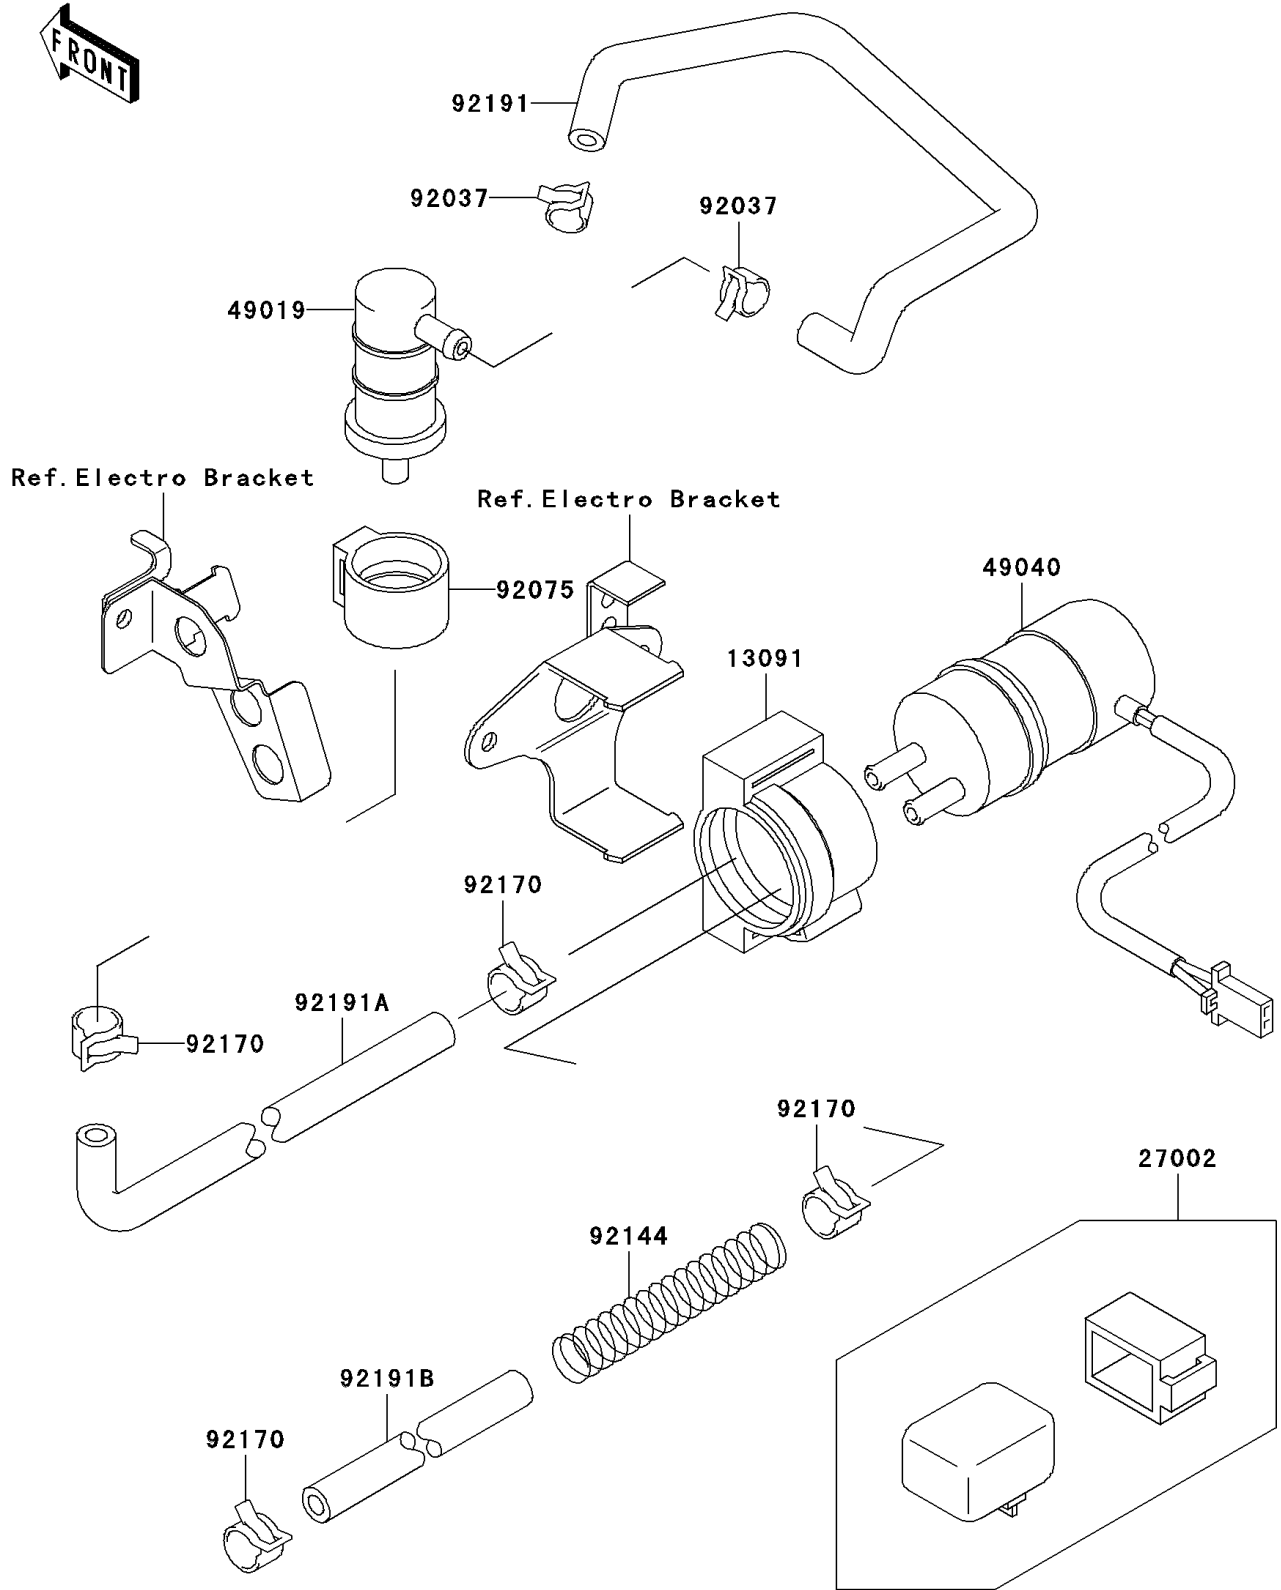

2001 Ninja® ZX™-7R PARTS DIAGRAM

Fuel Pump

E1520

2001 Ninja® ZX™-7R PARTS LIST

Fuel Pump

ITEM NAME	PART NUMBER	QUANTITY
HOLDER,FUEL PUMP (Ref # 13091)	13091-1738	1
RELAY-ASSY (Ref # 27002)	27002-1065	1
FILTER-FUEL (Ref # 49019)	49019-1081	1
PUMP-FUEL (Ref # 49040)	49040-1061	1
CLAMP (Ref # 92037)	92037-1181	2
DAMPER,FUEL FILTER (Ref # 92075)	92075-1853	1
SPRING,HOSE PROTECTOR (Ref # 92144)	92144-1746	1
CLAMP (Ref # 92170)	92170-1118	4
TUBE (Ref # 92191)	92191-1018	1
TUBE (Ref # 92191A)	92191-1059	1
TUBE,9.5X15.5X300 (Ref # 92191B)	92191-1081	1