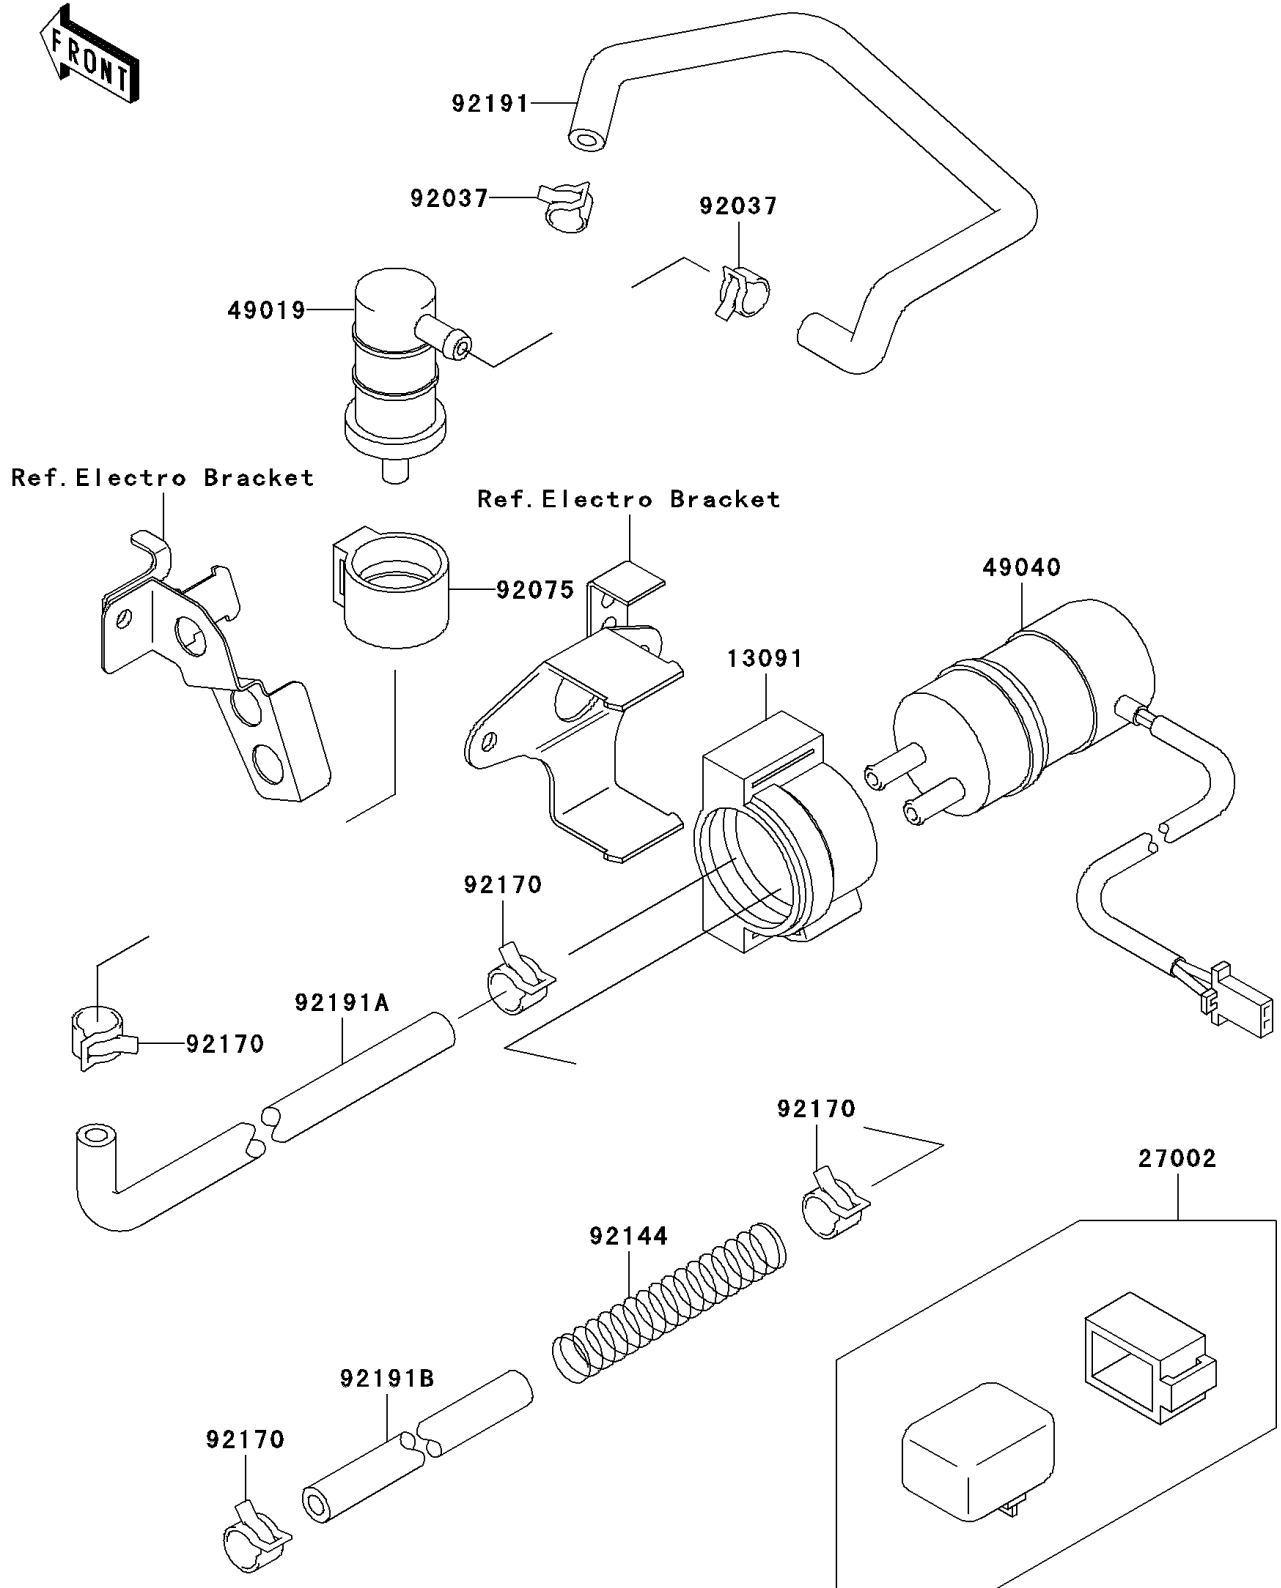

2003 Ninja® ZX™ -7R PARTS DIAGRAM

Fuel Pump

E1520

2003 Ninja® ZX™ -7R PARTS LIST

Fuel Pump

ITEM NAME	PART NUMBER	QUANTITY
HOLDER,FUEL PUMP (Ref # 13091)	13091-1738	1
RELAY-ASSY (Ref # 27002)	27002-1065	1
FILTER-FUEL (Ref # 49019)	49019-1081	1
PUMP-FUEL (Ref # 49040)	49040-1061	1
CLAMP (Ref # 92037)	92037-1181	2
DAMPER,FUEL FILTER (Ref # 92075)	92075-1853	1
SPRING,HOSE PROTECTOR (Ref # 92144)	92144-1746	1
CLAMP (Ref # 92170)	92170-1118	4
TUBE (Ref # 92191)	92191-1018	1
TUBE (Ref # 92191A)	92191-1059	1
TUBE,9.5X15.5X300 (Ref # 92191B)	92191-1081	1