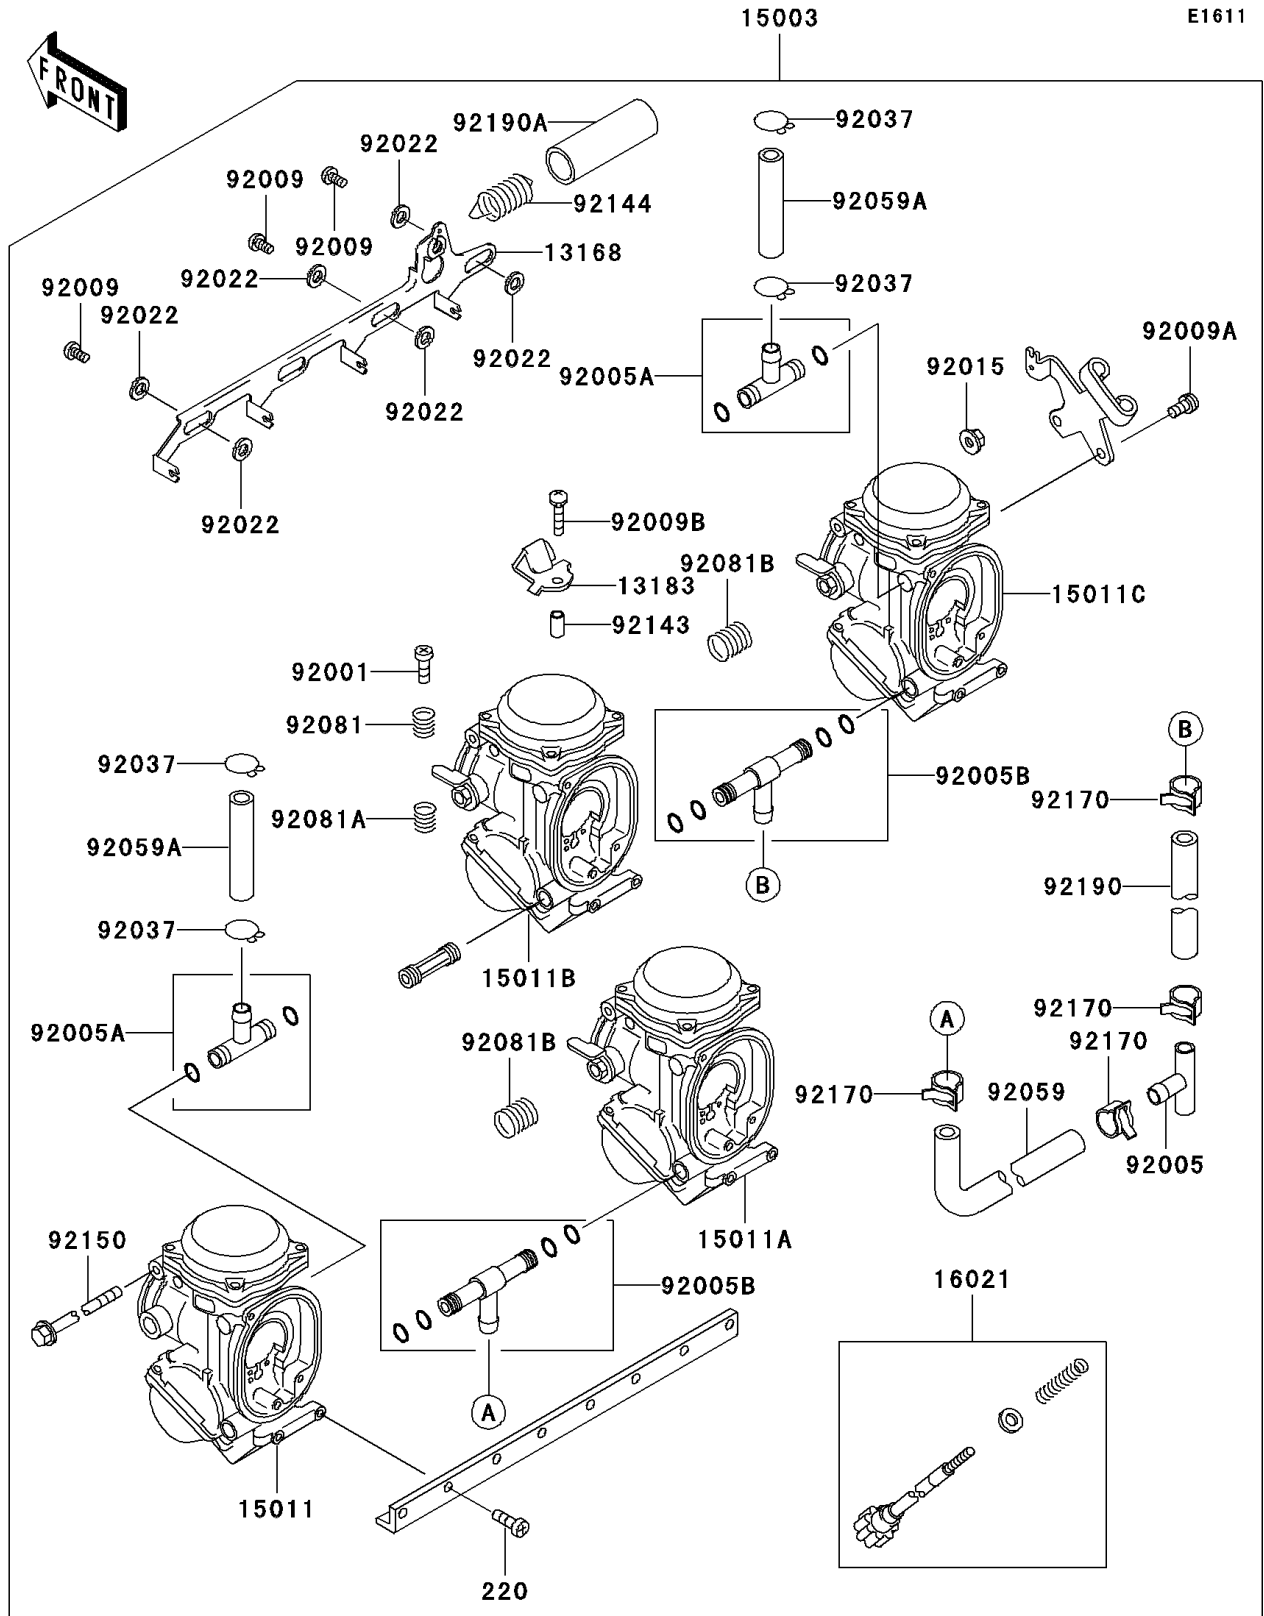

# 2000 Ninja® ZX™-7R PARTS DIAGRAM

Carburetor

## 2000 Ninja® ZX™-7R PARTS LIST

### Carburetor

ITEM NAME	PART NUMBER	QUANTITY
SCREW-PAN-CROS,5X14 (Ref # 220)	220D0514	8
LEVER,STARTER (Ref # 13168)	13168-1593	1
PLATE,STARTER CABLE (Ref # 13183)	13183-1592	1
CARBURETOR-ASSY (Ref # 15003)	15003-1268	1
CARBURETOR,LH,OUTSIDE (Ref # 15011)	15011-1231	1
CARBURETOR,LH,INSIDE (Ref # 15011A)	15011-1232	1
CARBURETOR,RH,INSIDE (Ref # 15011B)	15011-1233	1
CARBURETOR,RH,OUTSIDE (Ref # 15011C)	15011-1234	1
SCREW-THROTTLE STOP (Ref # 16021)	16021-1190	1
BOLT,THROTTLE ADJUST (Ref # 92001)	92001-1998	3
FITTING,T-TYPE (Ref # 92005)	92005-1272	1
FITTING (Ref # 92005A)	92005-1288	2
FITTING (Ref # 92005B)	92005-1306	2
SCREW (Ref # 92009)	92009-1262	3
SCREW (Ref # 92009A)	92009-1597	1
SCREW,4X18 (Ref # 92009B)	92009-1632	1
NUT,FLANGED,5MM (Ref # 92015)	92015-1259	1
WASHER,6.1X11X0.8,POLYACETAL (Ref # 92022)	92022-1199	6
CLAMP,TUBE (Ref # 92037)	92037-1194	4
TUBE,FUEL,7.3X12.5X200 (Ref # 92059)	92059-1029	1
TUBE,7X11X45 (Ref # 92059A)	92059-1738	2
SPRING,THROTTLE ADJUST UPP (Ref # 92081)	92081-1620	3
SPRING,THROTTLE ADJUST LWR (Ref # 92081A)	92081-1621	3
SPRING,THROTTLE ADJUST CNT (Ref # 92081B)	92081-1622	2
COLLAR,4X5.2X9.6 (Ref # 92143)	92143-1265	1
SPRING,STARTER LEVER (Ref # 92144)	92144-1518	1
BOLT (Ref # 92150)	92150-1416	1
CLAMP,TUBE (Ref # 92170)	92170-1051	4
TUBE,7.3X12.5X80 (Ref # 92190)	92190-1053	1

## 2000 Ninja® ZX™-7R PARTS LIST

Carburetor

ITEM NAME	PART NUMBER	QUANTITY
TUBE,STARTER SPRING (Ref # 92190A)	92190-1157	1