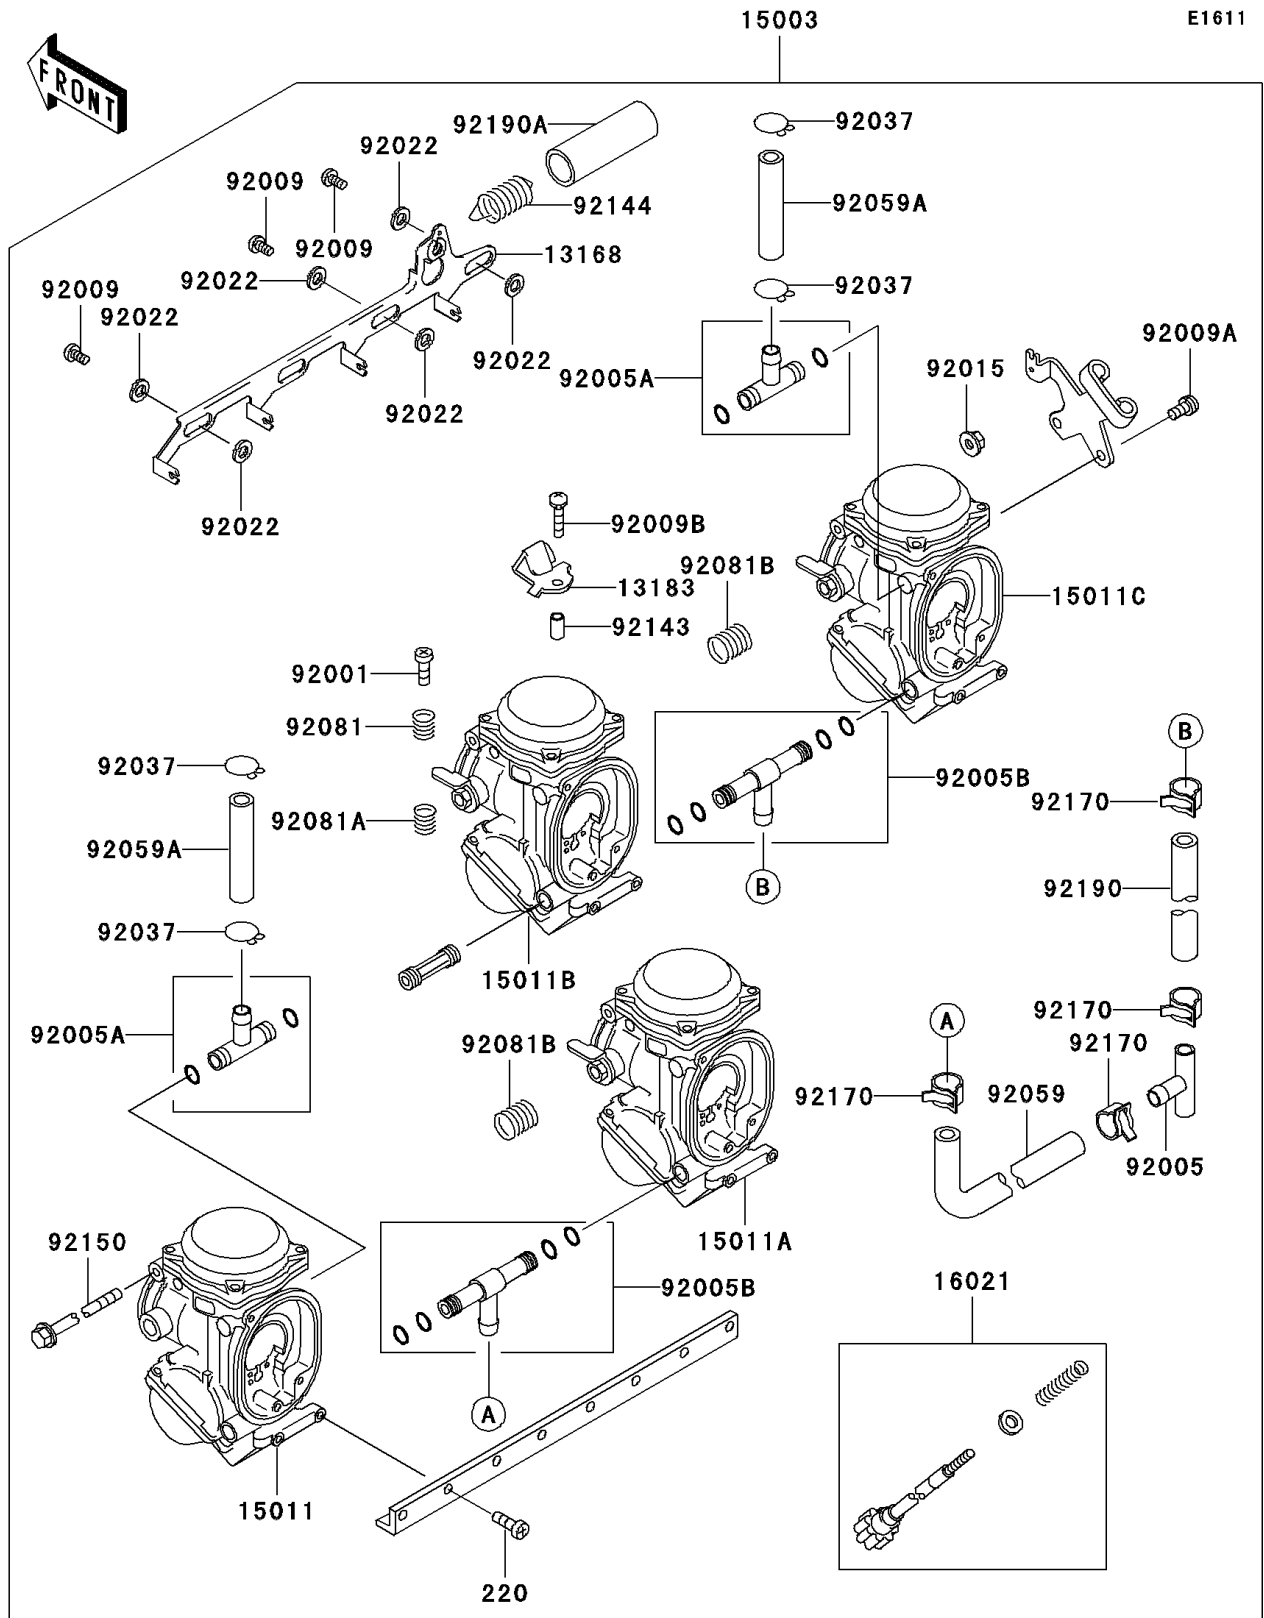

2001 Ninja® ZX™-7R PARTS DIAGRAM

Carburetor

2001 Ninja® ZX™-7R PARTS LIST

Carburetor

ITEM NAME	PART NUMBER	QUANTITY
SCREW-PAN-CROS,5X14 (Ref # 220)	220D0514	8
LEVER,STARTER (Ref # 13168)	13168-1593	1
PLATE,STARTER CABLE (Ref # 13183)	13183-1592	1
CARBURETOR-ASSY (Ref # 15003)	15003-1268	1
CARBURETOR,LH,OUTSIDE (Ref # 15011)	15011-1231	1
CARBURETOR,LH,INSIDE (Ref # 15011A)	15011-1232	1
CARBURETOR,RH,INSIDE (Ref # 15011B)	15011-1233	1
CARBURETOR,RH,OUTSIDE (Ref # 15011C)	15011-1234	1
SCREW-THROTTLE STOP (Ref # 16021)	16021-1190	1
BOLT,THROTTLE ADJUST (Ref # 92001)	92001-1998	3
FITTING,T-TYPE (Ref # 92005)	92005-1272	1
FITTING (Ref # 92005A)	92005-1288	2
FITTING (Ref # 92005B)	92005-1306	2
SCREW (Ref # 92009)	92009-1262	3
SCREW (Ref # 92009A)	92009-1597	1
SCREW,4X18 (Ref # 92009B)	92009-1632	1
NUT,FLANGED,5MM (Ref # 92015)	92015-1259	1
WASHER,6.1X11X0.8,POLYACETAL (Ref # 92022)	92022-1199	6
CLAMP,TUBE (Ref # 92037)	92037-1194	4
TUBE,FUEL,7.3X12.5X200 (Ref # 92059)	92059-1029	1
TUBE,7X11X45 (Ref # 92059A)	92059-1738	2
SPRING,THROTTLE ADJUST UPP (Ref # 92081)	92081-1620	3
SPRING,THROTTLE ADJUST LWR (Ref # 92081A)	92081-1621	3
SPRING,THROTTLE ADJUST CNT (Ref # 92081B)	92081-1622	2
COLLAR,4X5.2X9.6 (Ref # 92143)	92143-1265	1
SPRING,STARTER LEVER (Ref # 92144)	92144-1518	1
BOLT (Ref # 92150)	92150-1416	1
CLAMP,TUBE (Ref # 92170)	92170-1051	4
TUBE,7.3X12.5X80 (Ref # 92190)	92190-1053	1

2001 Ninja® ZX™-7R PARTS LIST

Carburetor

ITEM NAME	PART NUMBER	QUANTITY
TUBE,STARTER SPRING (Ref # 92190A)	92190-1157	1