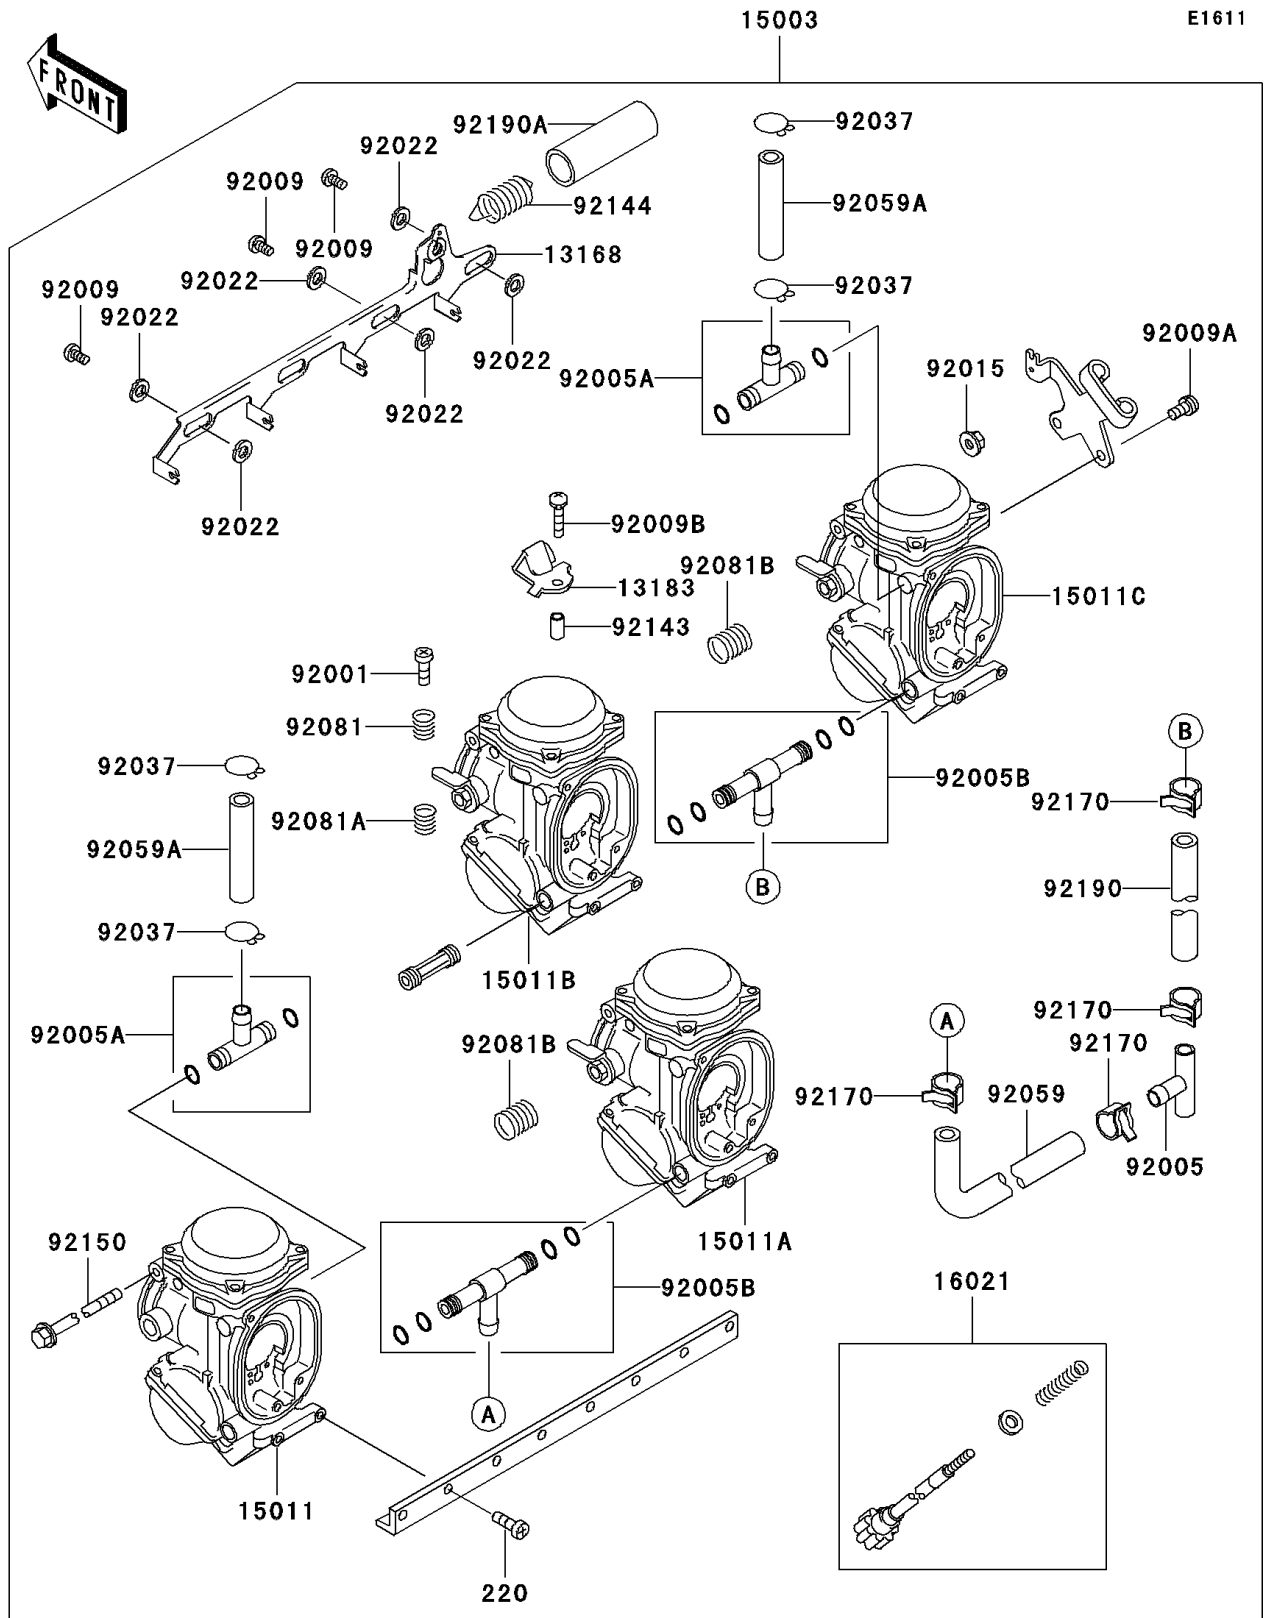

2003 Ninja® ZX™ -7R PARTS DIAGRAM

Carburetor

2003 Ninja® ZX™ -7R PARTS LIST

Carburetor

ITEM NAME	PART NUMBER	QUANTITY
SCREW-PAN-CROS,5X14 (Ref # 220)	220D0514	8
LEVER,STARTER (Ref # 13168)	13168-1593	1
PLATE,STARTER CABLE (Ref # 13183)	13183-1592	1
CARBURETOR-ASSY (Ref # 15003)	15003-1268	1
CARBURETOR,LH,OUTSIDE (Ref # 15011)	15011-1231	1
CARBURETOR,LH,INSIDE (Ref # 15011A)	15011-1232	1
CARBURETOR,RH,INSIDE (Ref # 15011B)	15011-1233	1
CARBURETOR,RH,OUTSIDE (Ref # 15011C)	15011-1234	1
SCREW-THROTTLE STOP (Ref # 16021)	16021-1190	1
BOLT,THROTTLE ADJUST (Ref # 92001)	92001-1998	3
FITTING,T-TYPE (Ref # 92005)	92005-1272	1
FITTING (Ref # 92005A)	92005-1288	2
FITTING (Ref # 92005B)	92005-1306	2
SCREW (Ref # 92009)	92009-1262	3
SCREW (Ref # 92009A)	92009-1597	1
SCREW,4X18 (Ref # 92009B)	92009-1632	1
NUT,FLANGED,5MM (Ref # 92015)	92015-1259	1
WASHER,6.1X11X0.8,POLYACETAL (Ref # 92022)	92022-1199	6
CLAMP,TUBE (Ref # 92037)	92037-1194	4
TUBE,FUEL,7.3X12.5X200 (Ref # 92059)	92059-1029	1
TUBE,7X11X45 (Ref # 92059A)	92059-1738	2
SPRING,THROTTLE ADJUST UPP (Ref # 92081)	92081-1620	3
SPRING,THROTTLE ADJUST LWR (Ref # 92081A)	92081-1621	3
SPRING,THROTTLE ADJUST CNT (Ref # 92081B)	92081-1622	2
COLLAR,4X5.2X9.6 (Ref # 92143)	92143-1265	1
SPRING,STARTER LEVER (Ref # 92144)	92144-1518	1
BOLT (Ref # 92150)	92150-1416	1
CLAMP,TUBE (Ref # 92170)	92170-1051	4
TUBE,7.3X12.5X80 (Ref # 92190)	92190-1053	1

2003 Ninja® ZX™ -7R PARTS LIST

Carburetor

ITEM NAME	PART NUMBER	QUANTITY
TUBE,STARTER SPRING (Ref # 92190A)	92190-1157	1