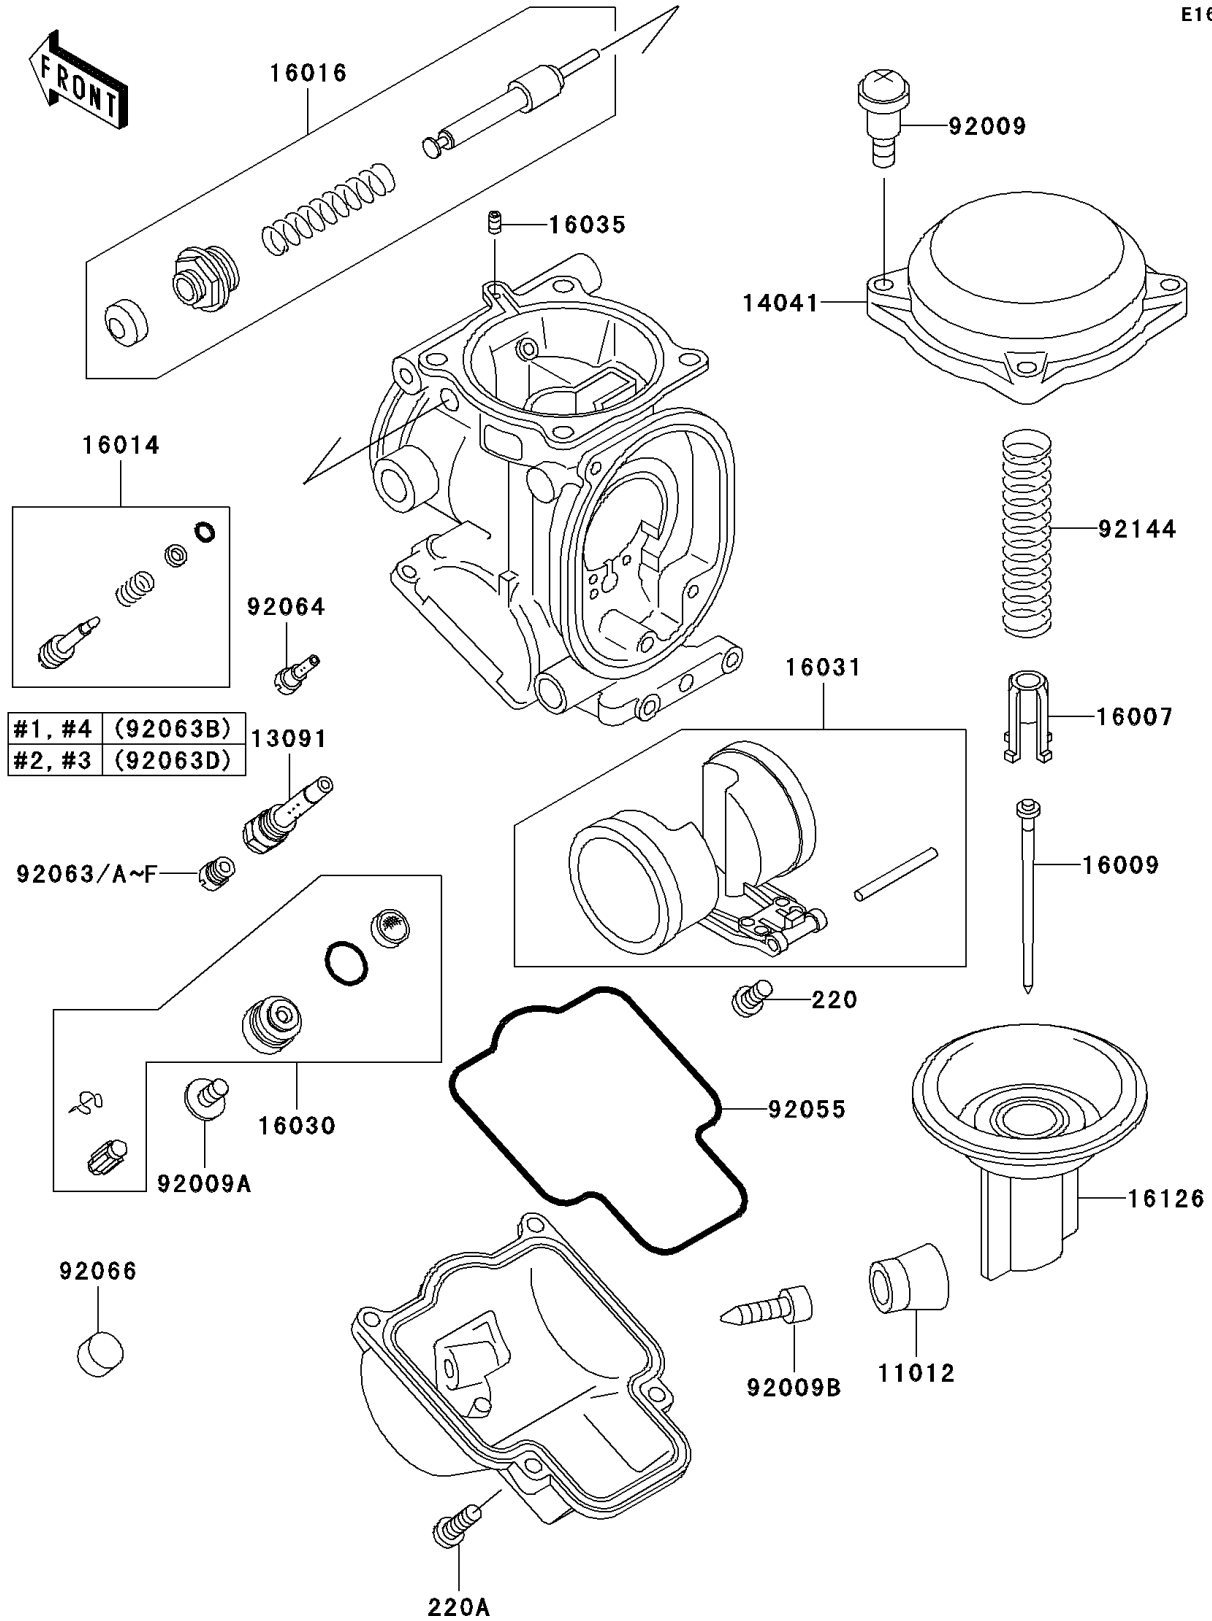

2003 Ninja® ZX™-7R PARTS DIAGRAM

Carburetor Parts

E1612

2003 Ninja® ZX™ -7R PARTS LIST

Carburetor Parts

ITEM NAME	PART NUMBER	QUANTITY
SCREW-PAN-CROS (Ref # 220)	220D0408	4
SCREW-PAN-CROS (Ref # 220A)	220D0414	16
CAP,DRAIN SCREW (Ref # 11012)	11012-1675	4
HOLDER,NEEDLE JET (Ref # 13091)	13091-1887	4
COVER-COMP,MIXING (Ref # 14041)	14041-1100	4
SEAT-SPRING,VALVE (Ref # 16007)	16007-1117	4
NEEDLE-JET,N14Q (Ref # 16009)	16009-1892	4
SCREW-PILOT AIR (Ref # 16014)	16014-1086	4
PLUNGER,STARTER (Ref # 16016)	16016-1090	4
VALVE-FLOAT (Ref # 16030)	16030-1076	4
FLOAT (Ref # 16031)	16031-1080	4
JET-AIR,LEAK (Ref # 16035)	16035-1055	4
VALVE,VACUUM (Ref # 16126)	16126-1319	4
SCREW,4X4.4 (Ref # 92009)	92009-1549	15
SCREW,4X8 (Ref # 92009A)	92009-1550	4
SCREW,DRAIN,M6X0.75 (Ref # 92009B)	92009-1551	4
RING-O,FLOAT CHAMBER (Ref # 92055)	92055-1426	4
JET-MAIN,#160 (Ref # 92063)	92063-1345	4
JET-MAIN,#165 (Ref # 92063A)	92063-1347	4
JET-MAIN,#170 (Ref # 92063B)	92063-1386	2
JET-MAIN,#175 (Ref # 92063C)	92063-1387	4
JET-MAIN,#180 (Ref # 92063D)	92063-1388	2
JET-MAIN,#185 (Ref # 92063E)	92063-1390	4
JET-MAIN,#190 (Ref # 92063F)	92063-1391	4
JET-PILOT,#35 (Ref # 92064)	92064-1101	4
PLUG,PILOT AIR SCREW,6.9X2 (Ref # 92066)	92066-1051	4
SPRING,VACUUM VALVE (Ref # 92144)	92144-1962	4