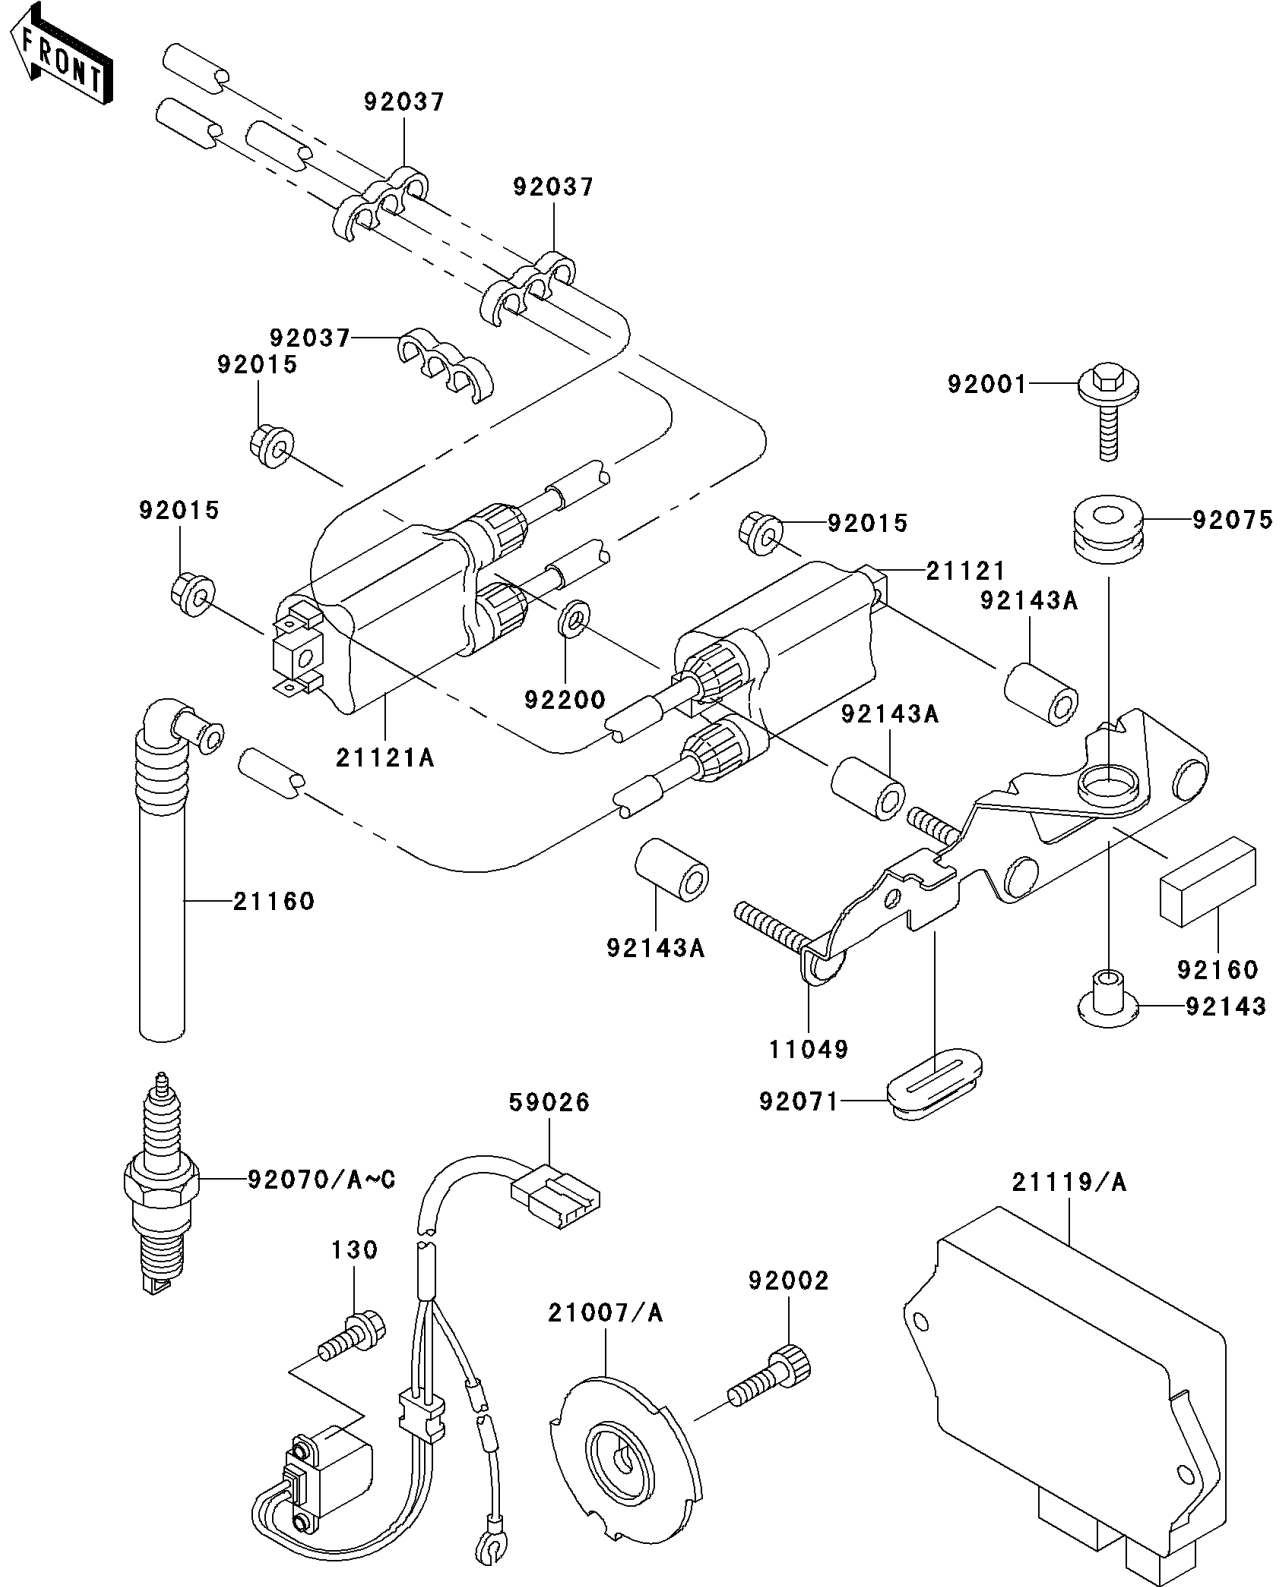

2003 Ninja[®] ZX™ -7R PARTS DIAGRAM

Ignition System

E1830

2003 Ninja® ZX™ -7R PARTS LIST

Ignition System

ITEM NAME	PART NUMBER	QUANTITY
BOLT-FLANGED (Ref # 130)	130G0512	2
BRACKET,IGNITION (Ref # 11049)	11049-1705	1
COIL-IGNITION,#1 (Ref # 21121)	21121-1253	1
COIL-IGNITION,#2 (Ref # 21121A)	21121-1255	1
CAP-ASSY-PLUG (Ref # 21160)	21160-1088	4
COIL-PULSING (Ref # 59026)	59026-1104	1
BOLT,6X30 (Ref # 92001)	92001-1776	1
BOLT,SOCKET,8X20 (Ref # 92002)	92002-1178	1
NUT,FLANGED,6MM (Ref # 92015)	92015-1193	3
CLAMP,TUBE (Ref # 92037)	92037-1941	3
PLUG-SPARK,U27ESR-N(ND) (Ref # 92070)		4
PLUG-SPARK,CR8E(NGK) (Ref # 92070A)	92070-1169	4
PLUG-SPARK,U24ESR-N(ND) (Ref # 92070B)		4
PLUG-SPARK,CR9E(NGK) (Ref # 92070C)	92070-1266	4
GROMMET (Ref # 92071)	92071-1187	1
DAMPER,MUFFLER FITTING (Ref # 92075)	92075-1857	1
COLLAR (Ref # 92143)	92143-1353	1
COLLAR,6.4X10X20 (Ref # 92143A)	92143-1858	3
DAMPER,BRACKET (Ref # 92160)	92160-1736	1
WASHER,6.5X13 (Ref # 92200)	92200-1271	1
ROTOR,PULSING (Ref # 21007)	21007-1294	1
ROTOR,PULSING (Ref # 21007A)	21007-1295	1
IGNITER (Ref # 21119)	21119-1460	1
IGNITER (Ref # 21119A)	21119-1462	1