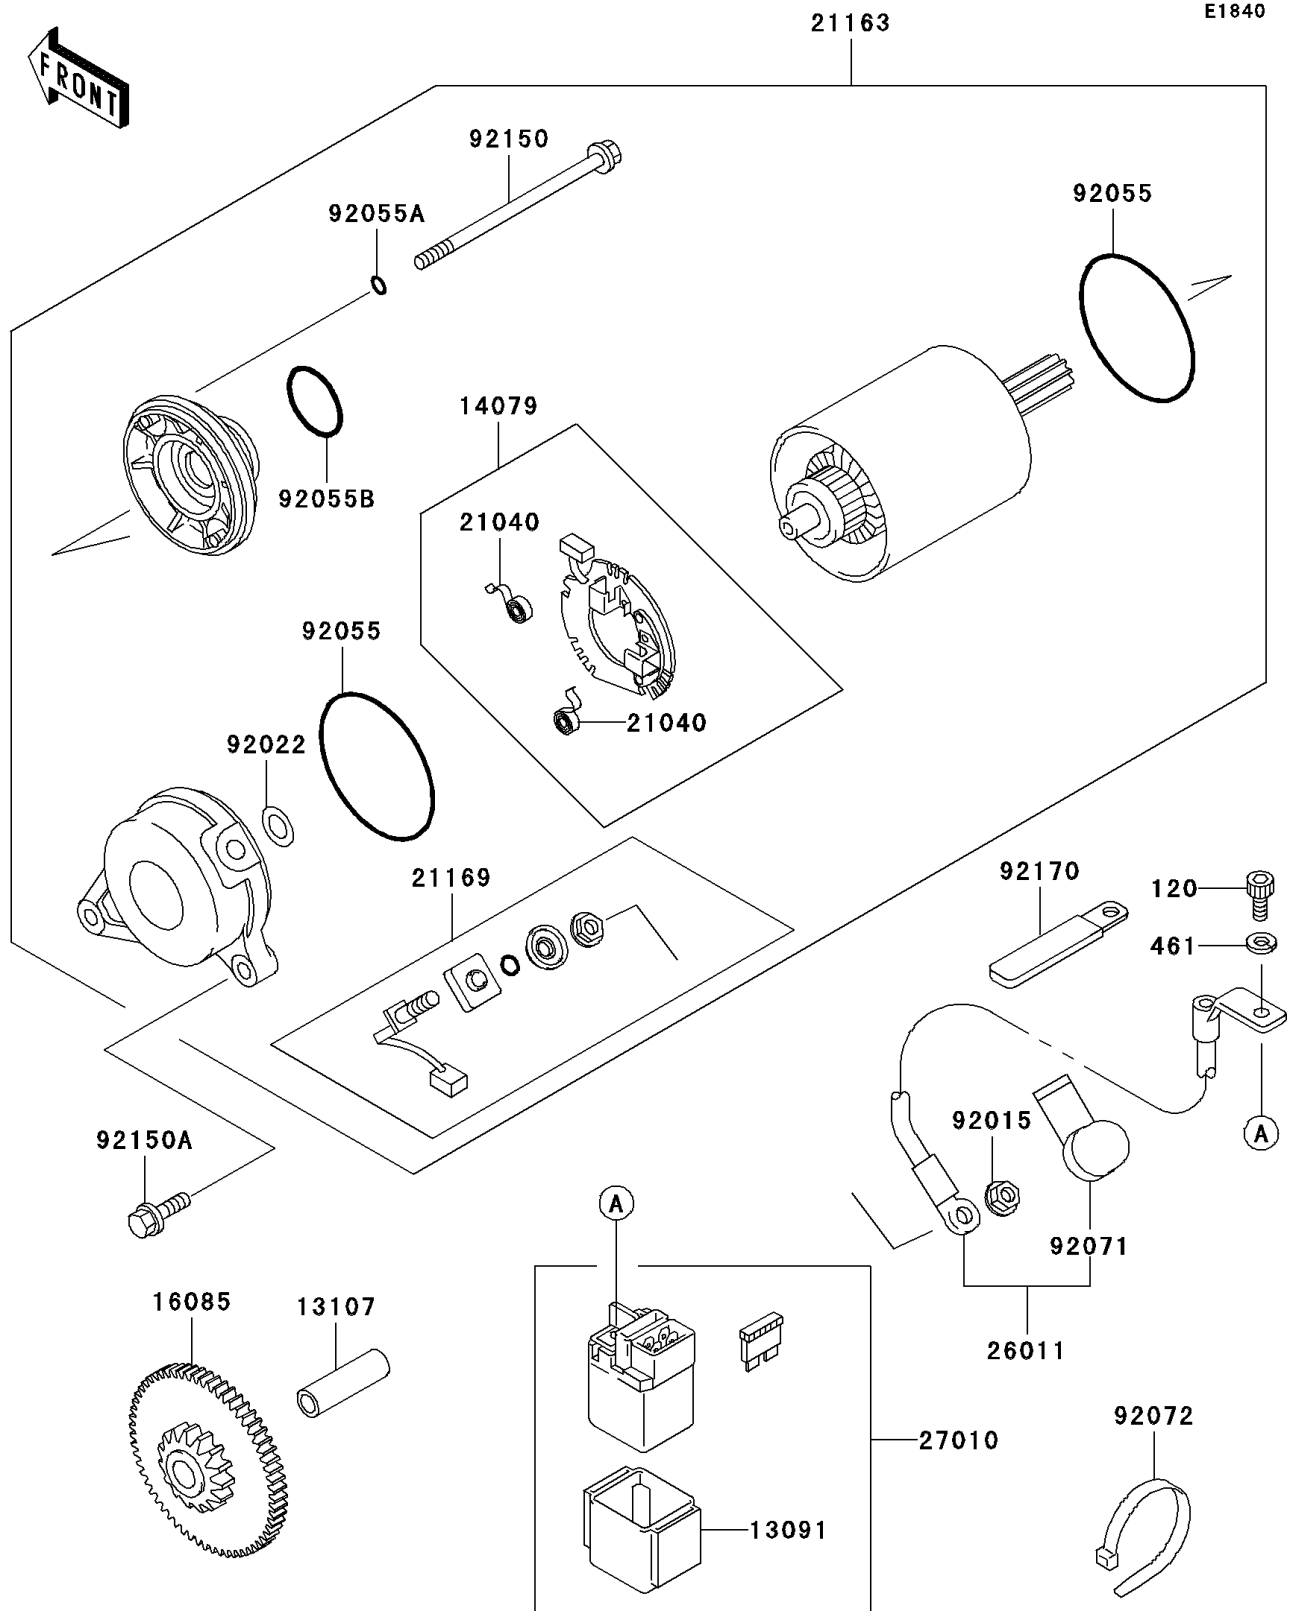

2000 Ninja[®] ZX[™]-7R PARTS DIAGRAM

Starter Motor

2000 Ninja® ZX™-7R PARTS LIST

Starter Motor

ITEM NAME	PART NUMBER	QUANTITY
BOLT-SOCKET (Ref # 120)	120S0510	2
WASHER-SPRING,5MM,BLACK (Ref # 461)	461K0500	2
HOLDER,MAGNETIC SWITCH (Ref # 13091)	13091-1884	1
SHAFT (Ref # 13107)	13107-1112	1
HOLDER-ASSY,CARBON BRUSH (Ref # 14079)	14079-2055	1
GEAR,IDLE (Ref # 16085)	16085-1104	1
SPRING-BRUSH (Ref # 21040)	21040-1051	2
STARTER-ELECTRIC (Ref # 21163)	21163-1193	1
TERMINAL,STARTER (Ref # 21169)	21169-1058	1
WIRE-LEAD,STARTER (Ref # 26011)	26011-1667	1
SWITCH,MAGNETIC (Ref # 27010)	27010-1327	1
NUT (Ref # 92015)	92015-1623	1
WASHER (Ref # 92022)	92022-2200	1
RING-O,62MM (Ref # 92055)	92055-1260	2
RING-O,4.5MM (Ref # 92055A)	92055-1261	2
RING-O,24.4MM (Ref # 92055B)	92055-1262	1
GROMMET,STARTER TERMINAL (Ref # 92071)	92071-1120	1
BAND,L=202 (Ref # 92072)	92072-1195	1
BOLT (Ref # 92150)	92150-1237	2
BOLT,6X25 (Ref # 92150A)	92150-1779	2
CLAMP (Ref # 92170)	92170-1514	1