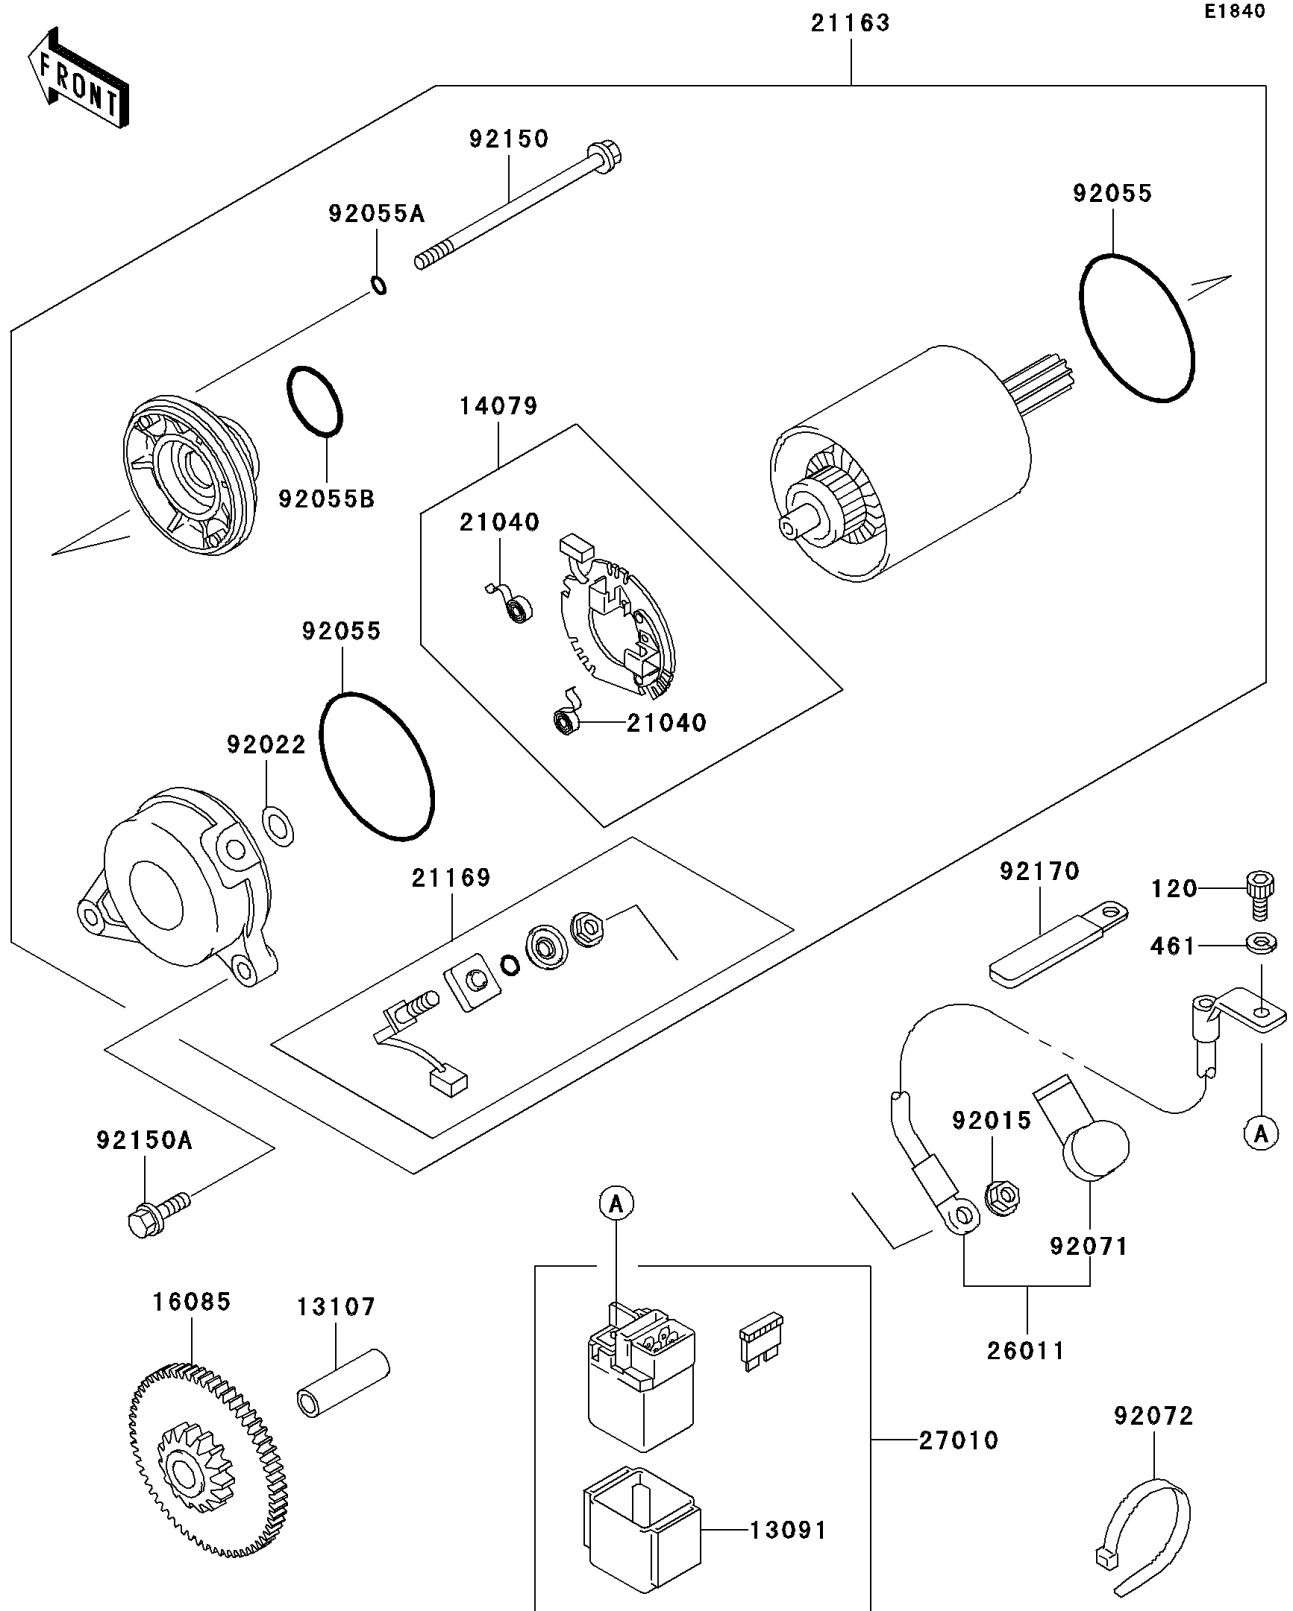

2003 Ninja® ZX™-7R PARTS DIAGRAM

Starter Motor

2003 Ninja® ZX™ -7R PARTS LIST

Starter Motor

ITEM NAME	PART NUMBER	QUANTITY
BOLT-SOCKET (Ref # 120)	120S0510	2
WASHER-SPRING,5MM,BLACK (Ref # 461)	461K0500	2
HOLDER,MAGNETIC SWITCH (Ref # 13091)	13091-1884	1
SHAFT (Ref # 13107)	13107-1112	1
HOLDER-ASSY,CARBON BRUSH (Ref # 14079)	14079-2055	1
GEAR,IDLE (Ref # 16085)	16085-1104	1
SPRING-BRUSH (Ref # 21040)	21040-1051	2
STARTER-ELECTRIC (Ref # 21163)	21163-1193	1
TERMINAL,STARTER (Ref # 21169)	21169-1058	1
WIRE-LEAD,STARTER (Ref # 26011)	26011-1667	1
SWITCH,MAGNETIC (Ref # 27010)	27010-1327	1
NUT (Ref # 92015)	92015-1623	1
WASHER (Ref # 92022)	92022-2200	1
RING-O,62MM (Ref # 92055)	92055-1260	2
RING-O,4.5MM (Ref # 92055A)	92055-1261	2
RING-O,24.4MM (Ref # 92055B)	92055-1262	1
GROMMET,STARTER TERMINAL (Ref # 92071)	92071-1120	1
BAND,L=202 (Ref # 92072)	92072-1195	1
BOLT (Ref # 92150)	92150-1237	2
BOLT,6X25 (Ref # 92150A)	92150-1779	2
CLAMP (Ref # 92170)	92170-1514	1