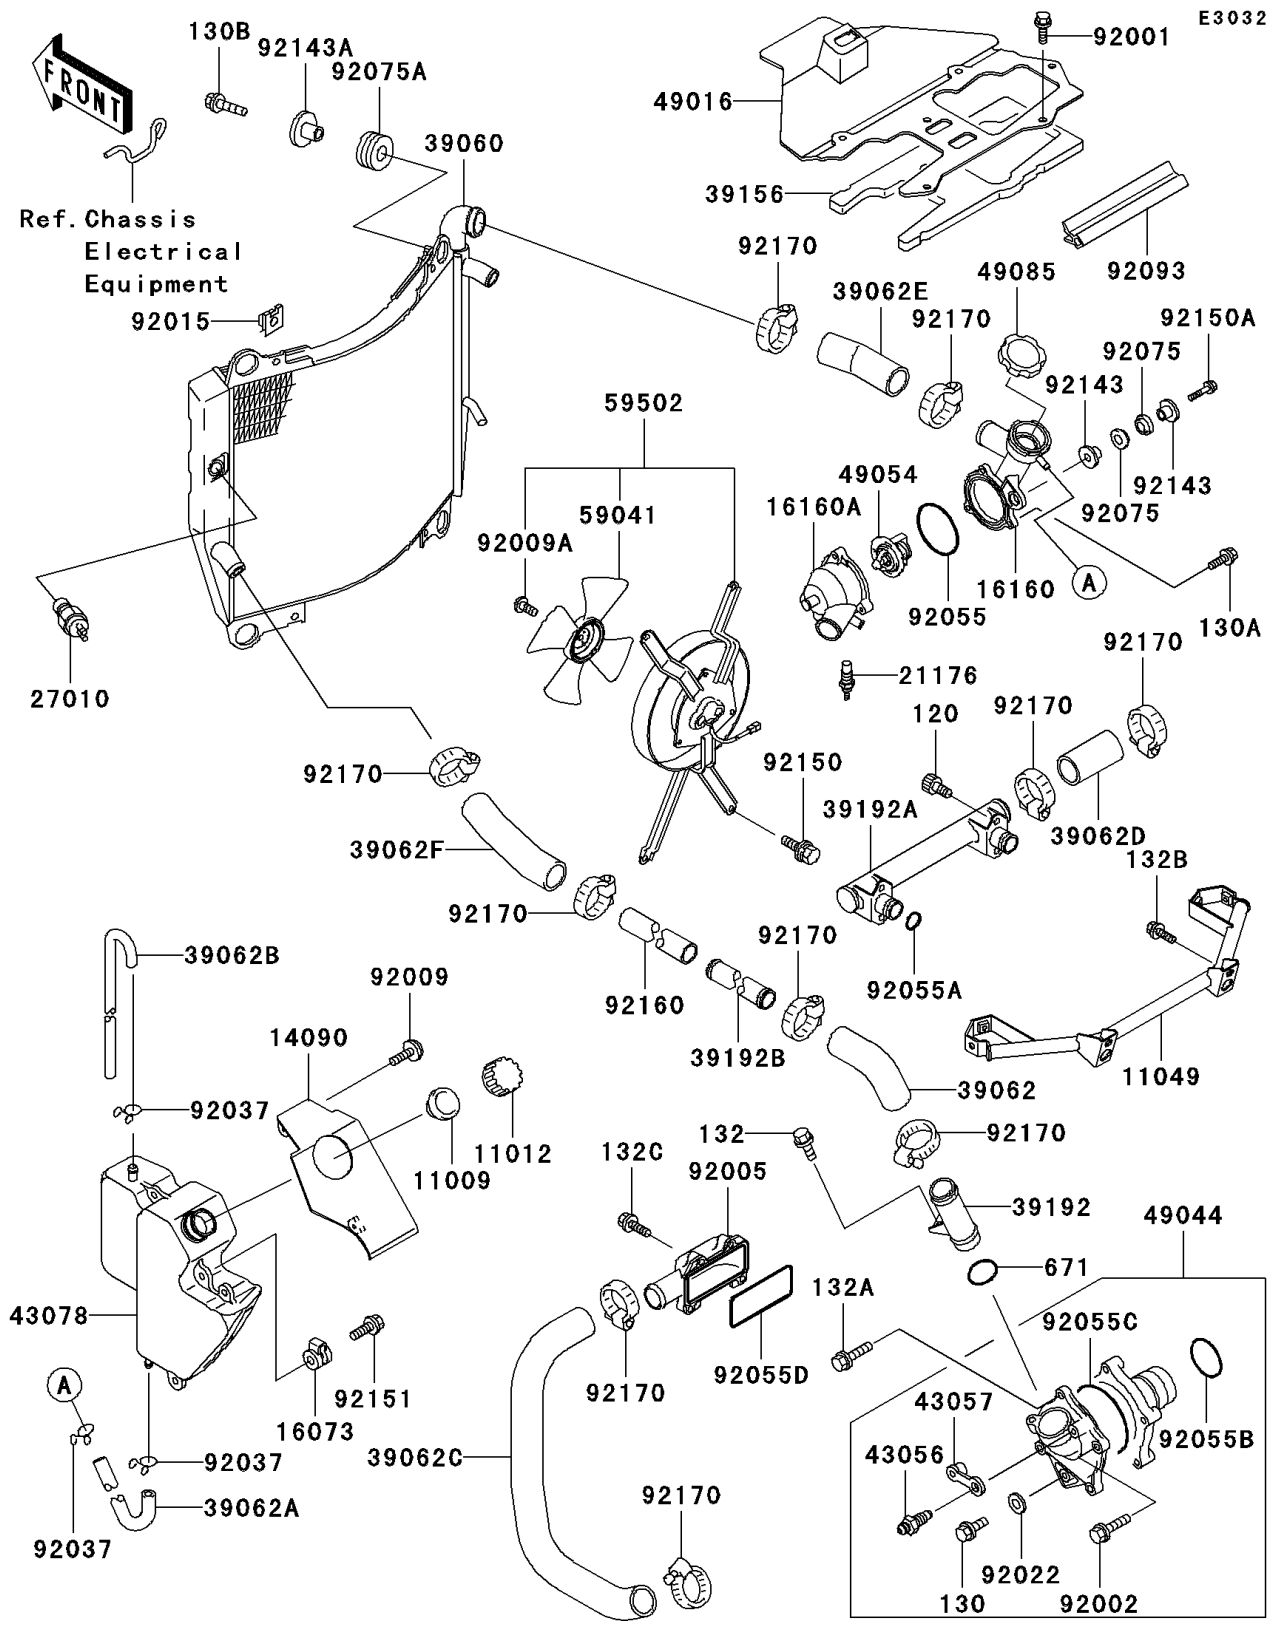

2000 Ninja® ZX™-7R PARTS DIAGRAM

Radiator