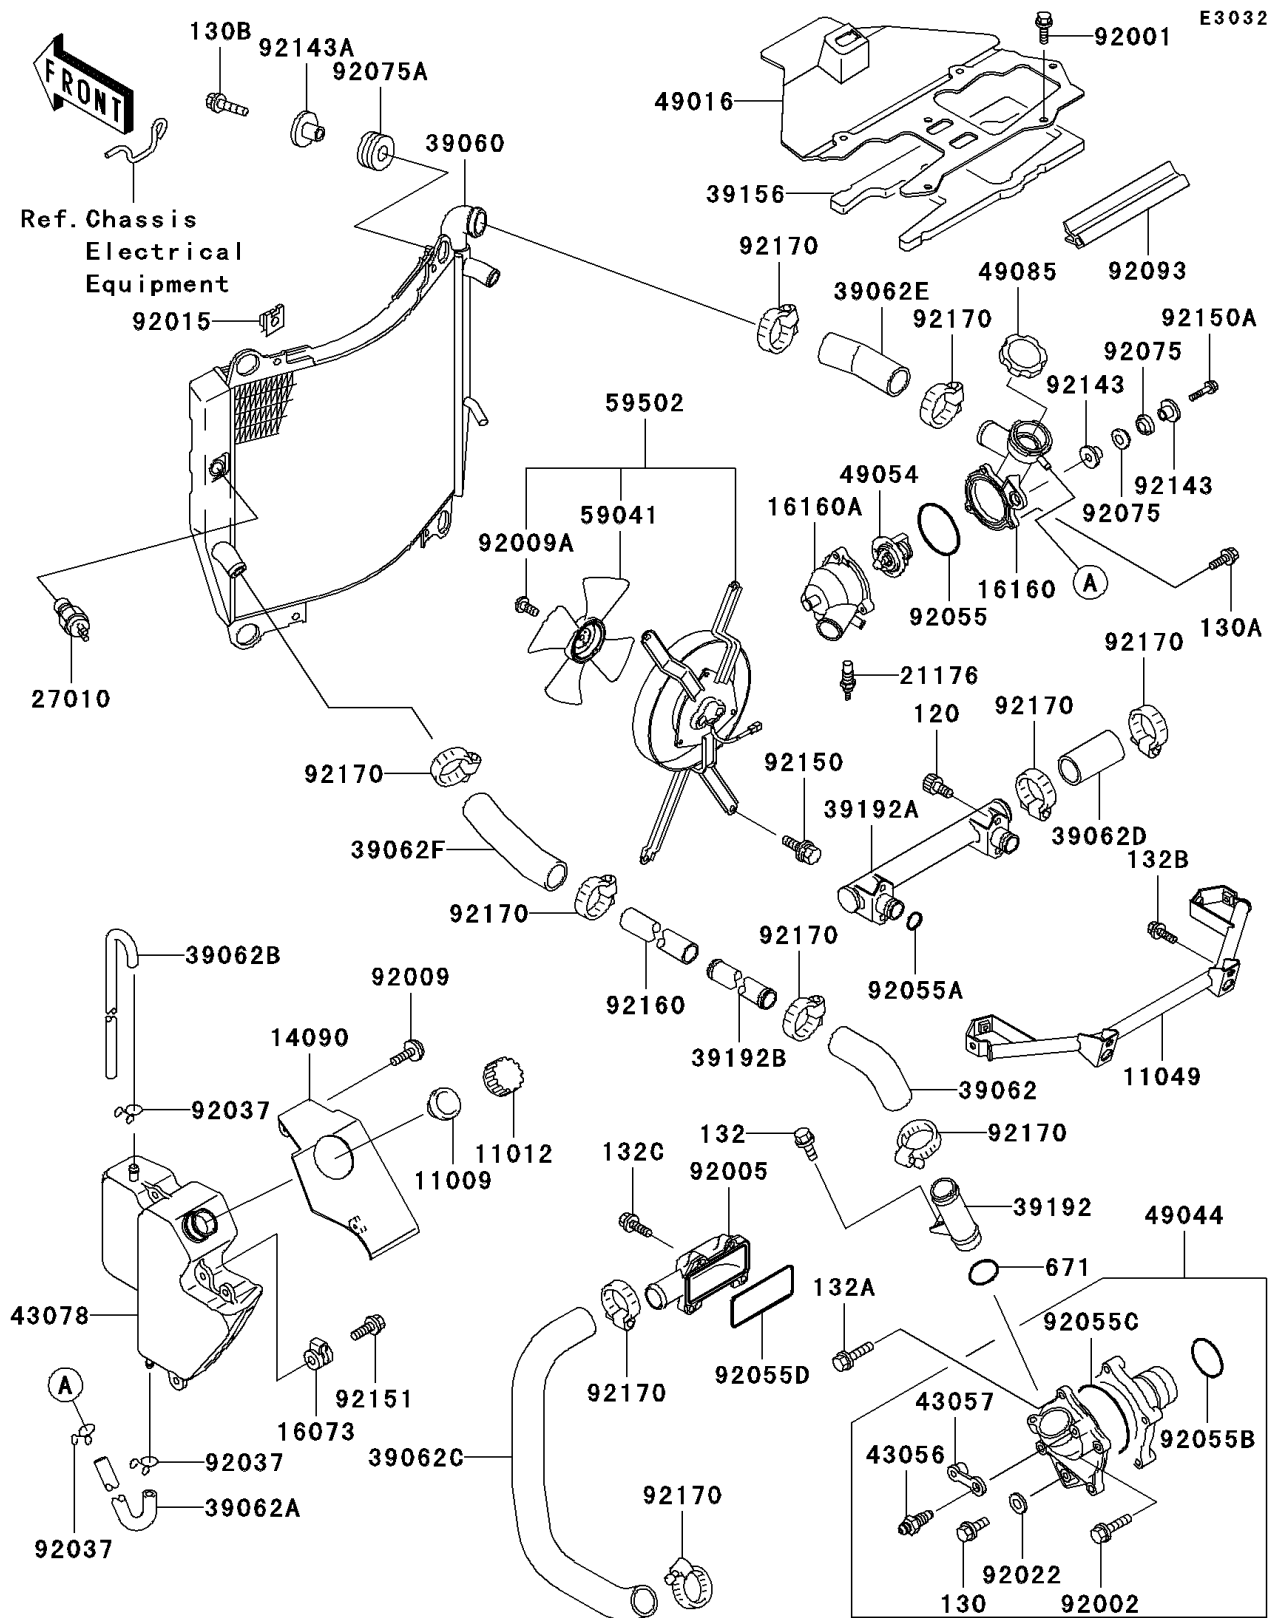

2000 Ninja® ZX™-7R PARTS DIAGRAM

Radiator