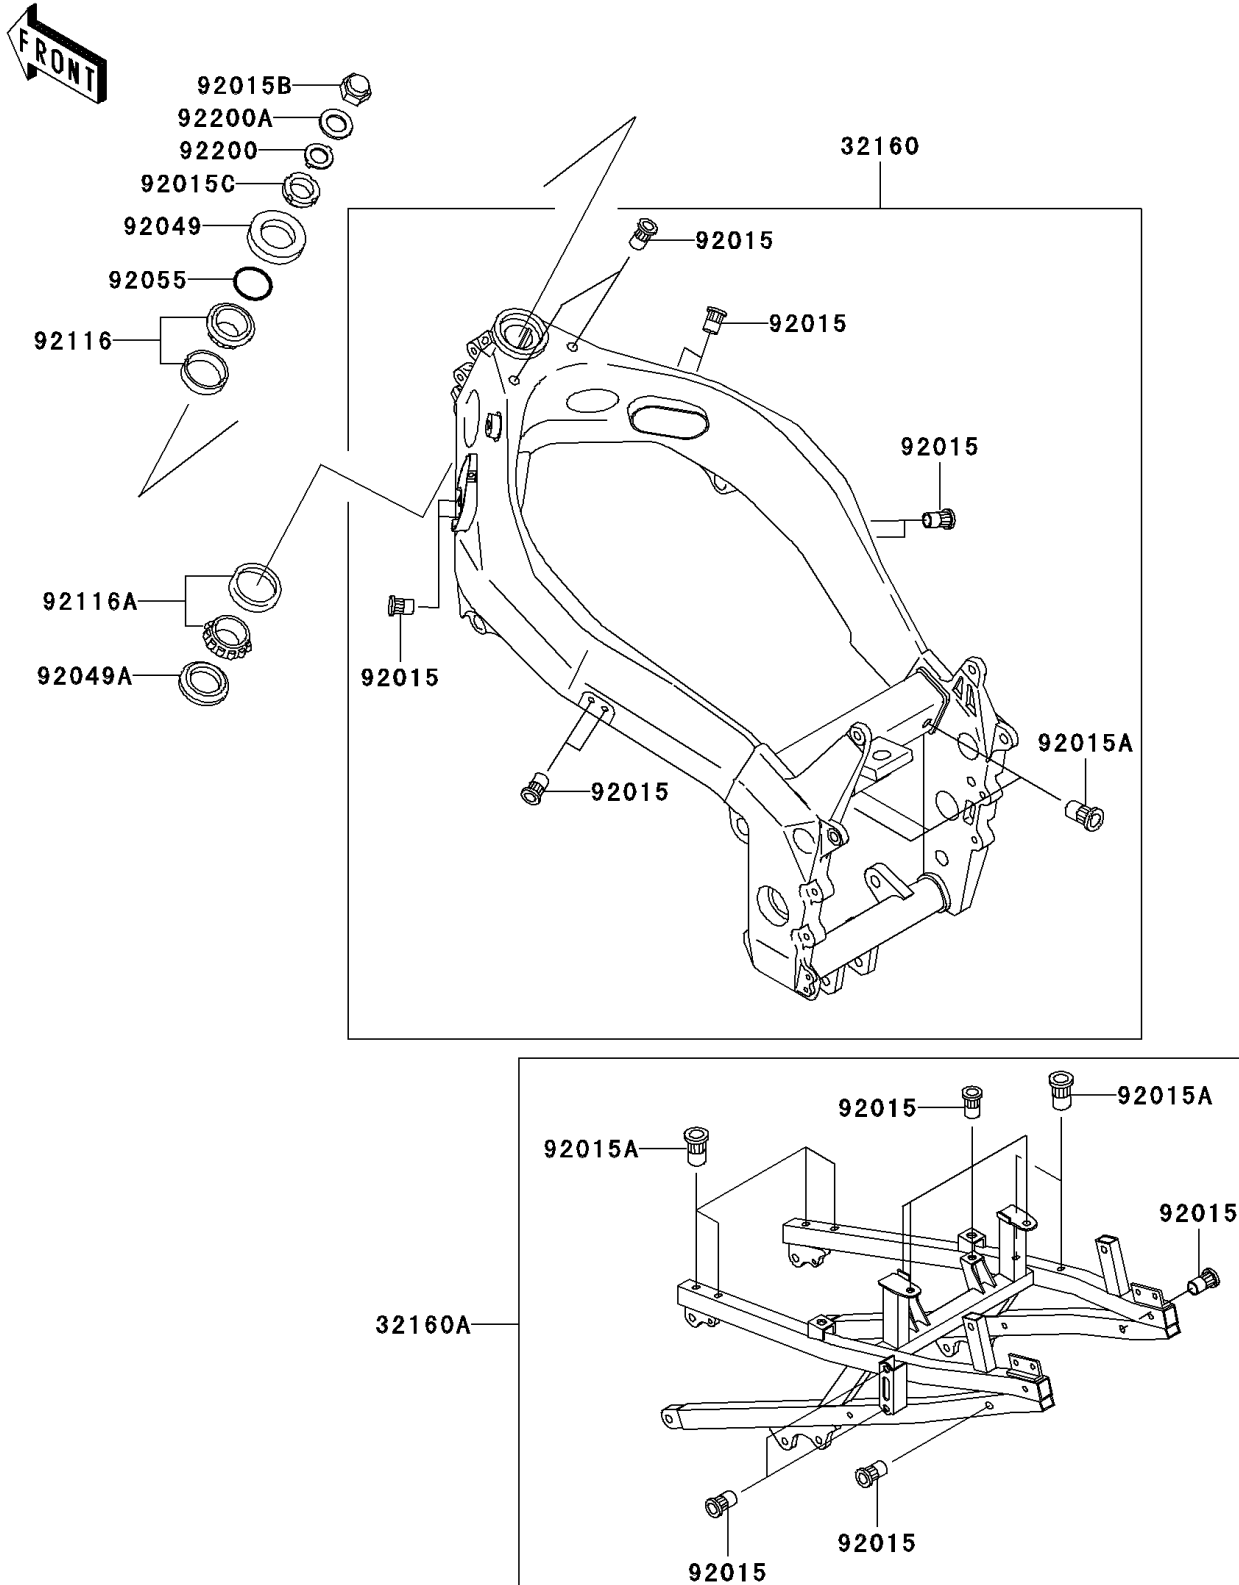

# 2000 Ninja® ZX™-7R PARTS DIAGRAM

Frame

F2120

## 2000 Ninja® ZX™-7R PARTS LIST

### Frame

ITEM NAME	PART NUMBER	QUANTITY
FRAME-COMP,AL,FR,C.GRAY (Ref # 32160)	32160-1423-EZ	1
FRAME-COMP,AL,RR,C.GRAY (Ref # 32160A)	32160-1424-EZ	1
NUT,POP,6MM,L=15 (Ref # 92015)	92015-1791	18
NUT,POP,6MM,L=16.5 (Ref # 92015A)	92015-1792	9
NUT,CAP,25MM (Ref # 92015B)	92015-1847	1
NUT,STEERING STEM,35MM (Ref # 92015C)	92015-1848	1
SEAL-OIL,HX043N2-A (Ref # 92049)	92049-1436	1
SEAL-OIL,MX043N1-A (Ref # 92049A)	92049-1437	1
RING-O,34.5X2.0 (Ref # 92055)	92055-1452	1
BEARING-ROLLER,32907JR-2 (Ref # 92116)	92116-1072	1
BEARING-ROLLER,32907JR-3 (Ref # 92116A)	92116-1074	1
WASHER,CLAW,25.5X40X2.3 (Ref # 92200)	92200-1083	1
WASHER,25.5X42X2.3 (Ref # 92200A)	92200-1084	1