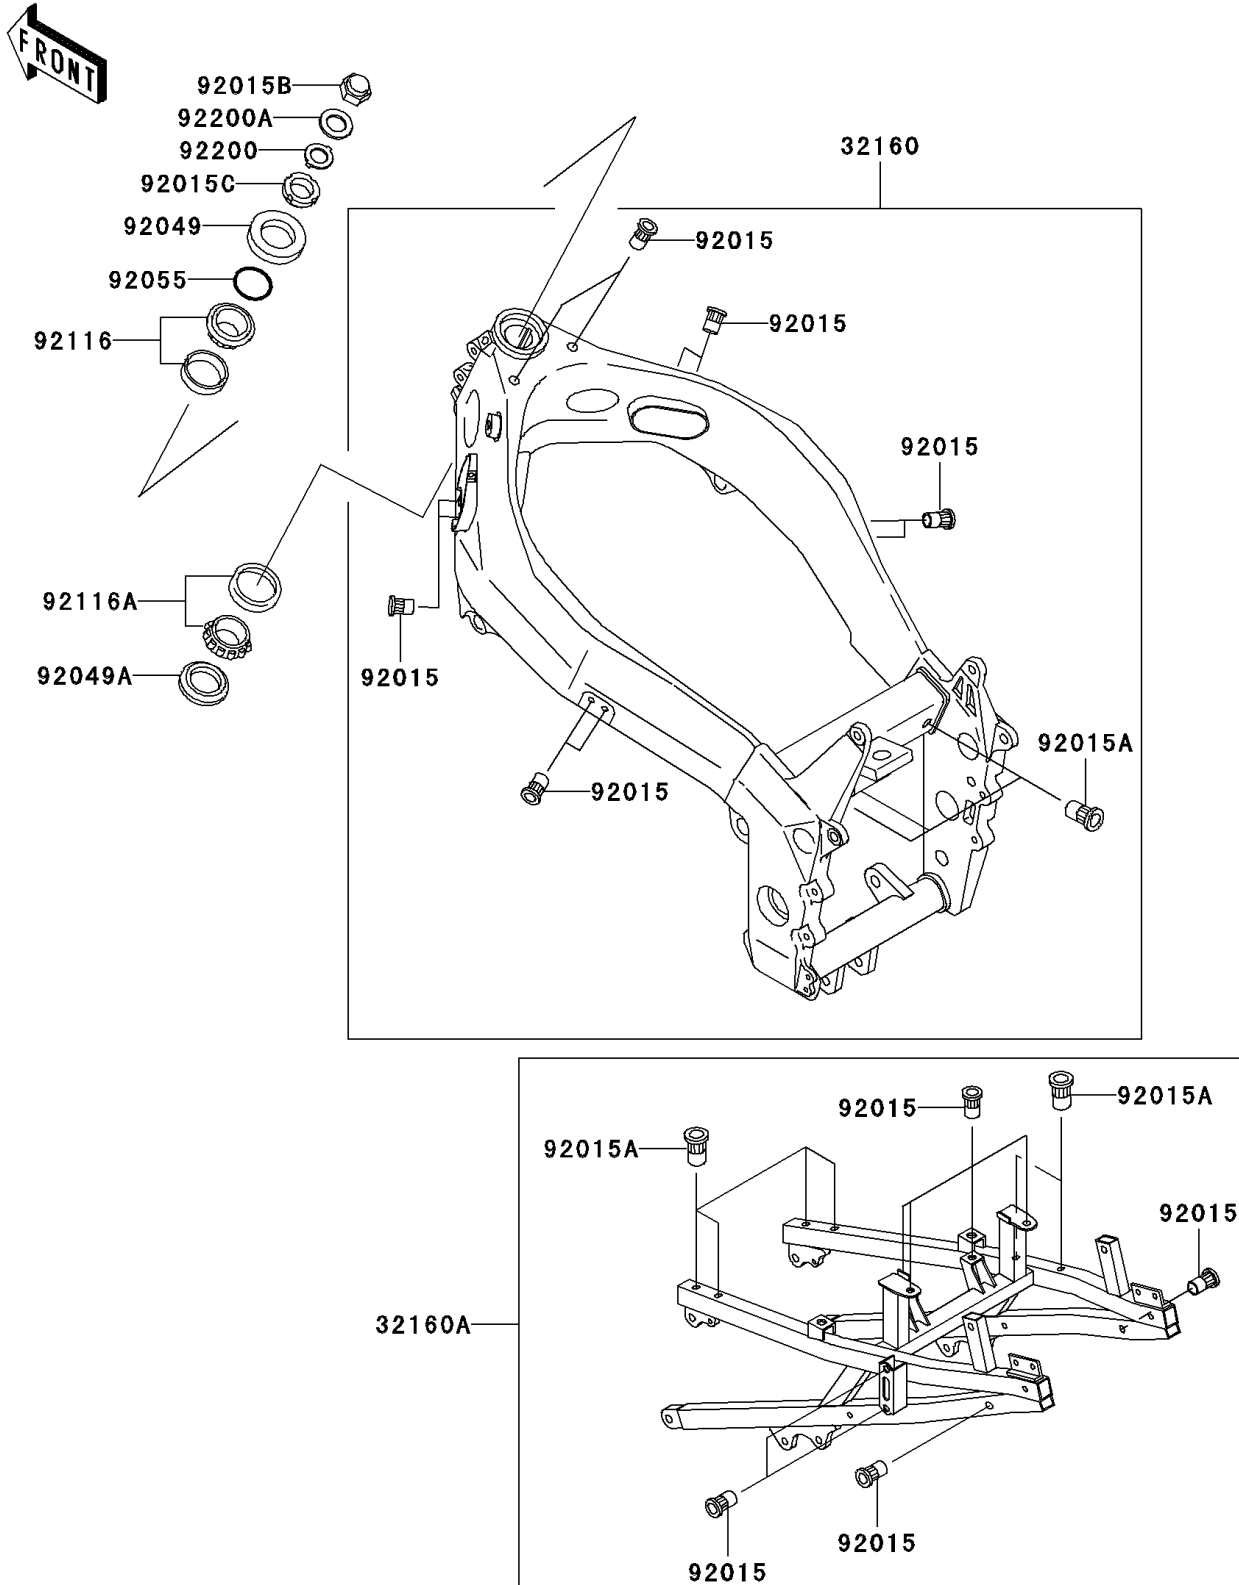

# 2003 Ninja® ZX™-7R PARTS DIAGRAM

Frame

F2120

## 2003 Ninja® ZX™ -7R PARTS LIST

### Frame

ITEM NAME	PART NUMBER	QUANTITY
FRAME-COMP,AL,FR,C.GRAY (Ref # 32160)	32160-1423-EZ	1
FRAME-COMP,AL,RR,C.GRAY (Ref # 32160A)	32160-1424-EZ	1
NUT,POP,6MM,L=15 (Ref # 92015)	92015-1791	18
NUT,POP,6MM,L=16.5 (Ref # 92015A)	92015-1792	9
NUT,CAP,25MM (Ref # 92015B)	92015-1847	1
NUT,STEERING STEM,35MM (Ref # 92015C)	92015-1848	1
SEAL-OIL,HX043N2-A (Ref # 92049)	92049-1436	1
SEAL-OIL,MX043N1-A (Ref # 92049A)	92049-1437	1
RING-O,34.5X2.0 (Ref # 92055)	92055-1452	1
BEARING-ROLLER,32907JR-2 (Ref # 92116)	92116-1072	1
BEARING-ROLLER,32907JR-3 (Ref # 92116A)	92116-1074	1
WASHER,CLAW,25.5X40X2.3 (Ref # 92200)	92200-1083	1
WASHER,25.5X42X2.3 (Ref # 92200A)	92200-1084	1