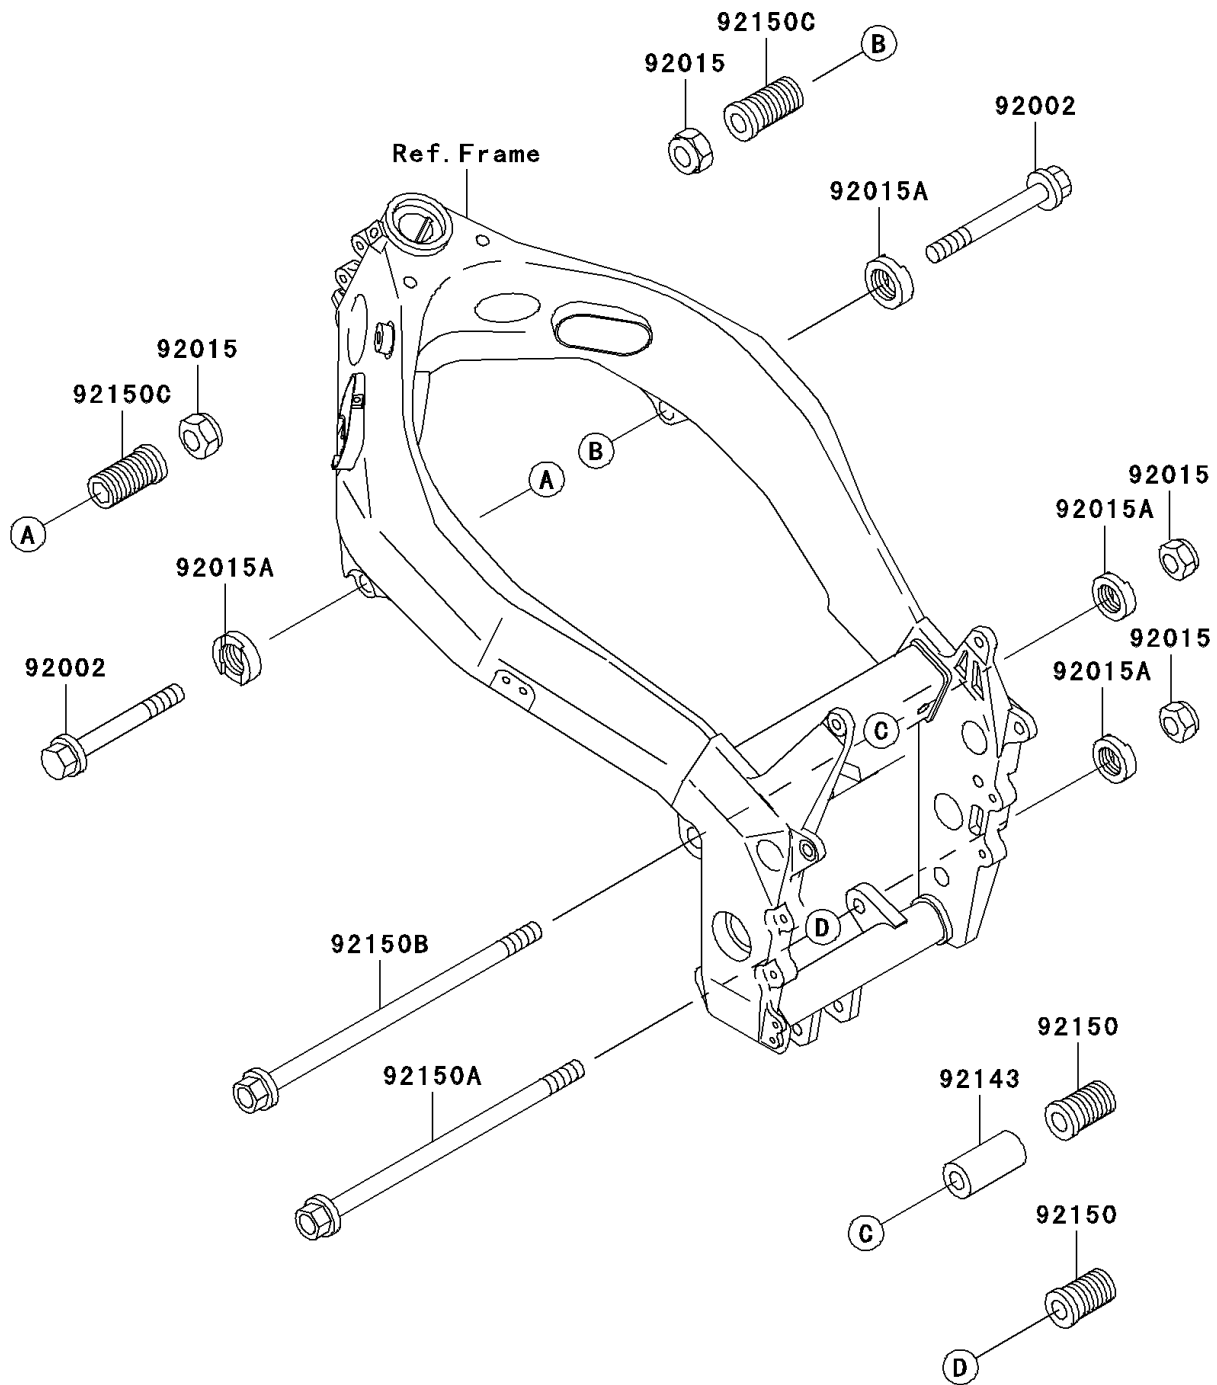

# 2001 Ninja® ZX™-7R PARTS DIAGRAM

Engine Mount

F2122

## 2001 Ninja® ZX™-7R PARTS LIST

### Engine Mount

ITEM NAME	PART NUMBER	QUANTITY
BOLT,FLANGED,12X100 (Ref # 92002)	92002-1886	2
NUT,LOCK,12MM,BLACK (Ref # 92015)	92015-1190	4
NUT,ENGINE MOUNT,22MM (Ref # 92015A)	92015-1846	4
COLLAR,12.5X26X51 (Ref # 92143)	92143-1482	1
BOLT,ENGINE MOUNT,22X38 (Ref # 92150)	92150-1471	2
BOLT,FLANGED,12X228 (Ref # 92150A)	92150-1952	1
BOLT,FLANGED,12X250 (Ref # 92150B)	92150-1953	1
BOLT,ENGINE MOUNT,22MM (Ref # 92150C)	92150-1954	2