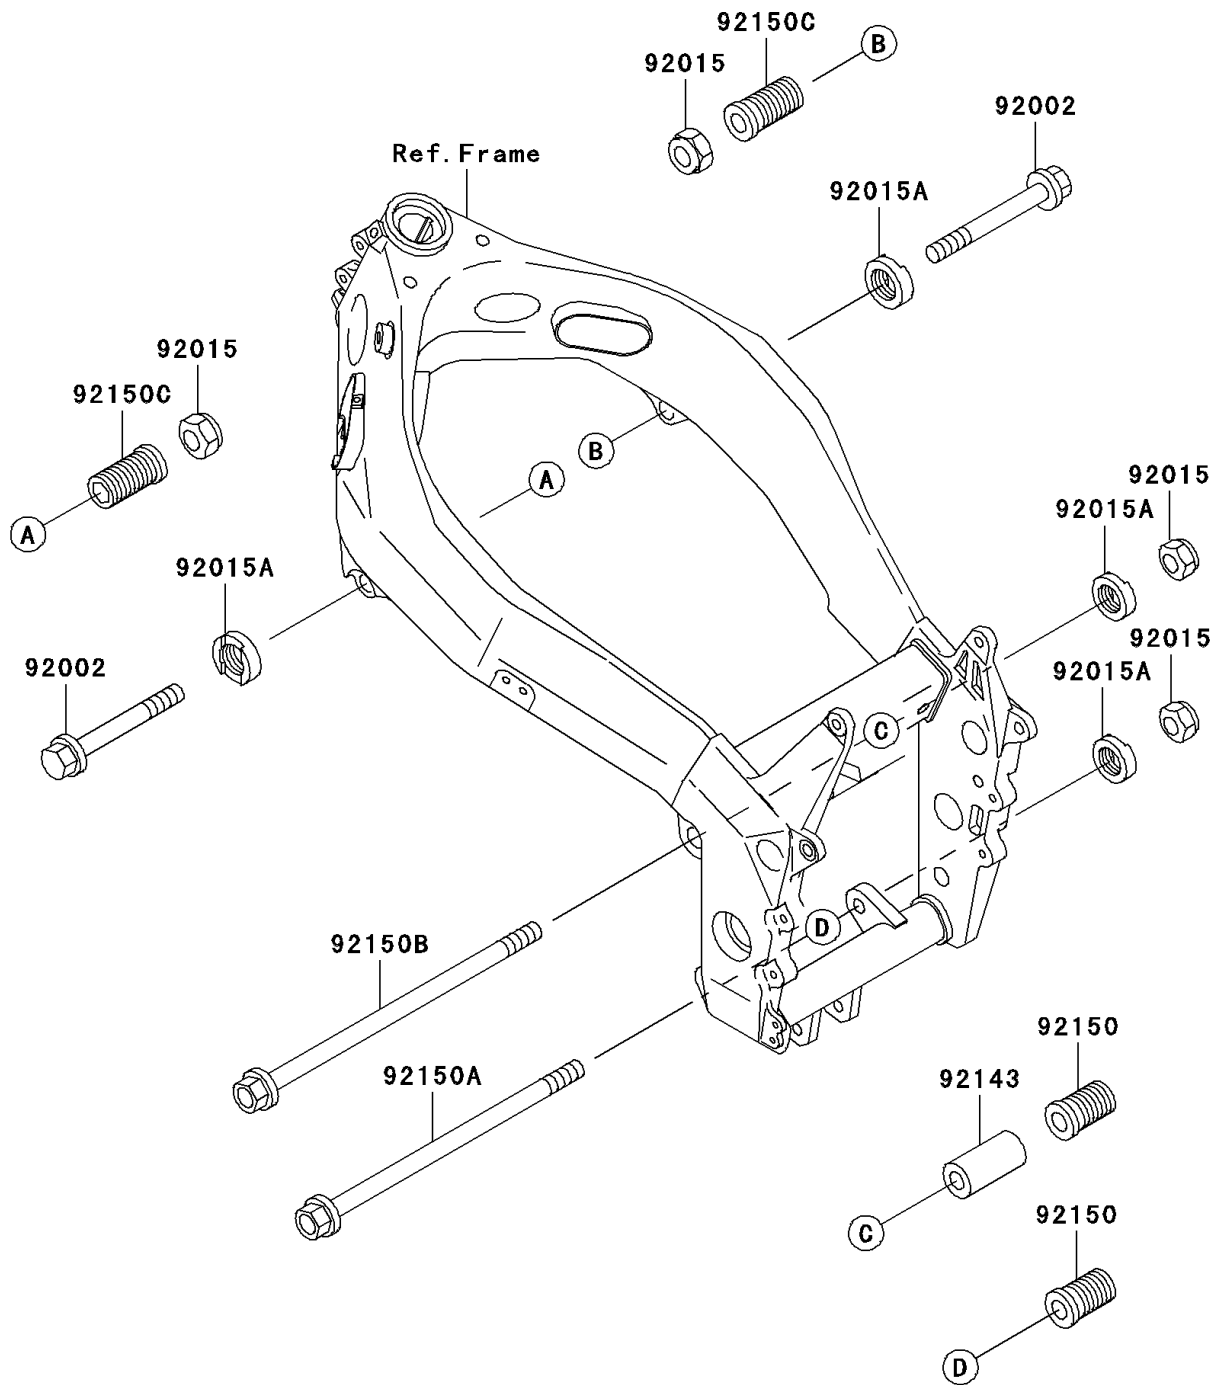

2003 Ninja® ZX™-7R PARTS DIAGRAM

Engine Mount

F2122

2003 Ninja® ZX™ -7R PARTS LIST

Engine Mount

ITEM NAME	PART NUMBER	QUANTITY
BOLT,FLANGED,12X100 (Ref # 92002)	92002-1886	2
NUT,LOCK,12MM,BLACK (Ref # 92015)	92015-1190	4
NUT,ENGINE MOUNT,22MM (Ref # 92015A)	92015-1846	4
COLLAR,12.5X26X51 (Ref # 92143)	92143-1482	1
BOLT,ENGINE MOUNT,22X38 (Ref # 92150)	92150-1471	2
BOLT,FLANGED,12X228 (Ref # 92150A)	92150-1952	1
BOLT,FLANGED,12X250 (Ref # 92150B)	92150-1953	1
BOLT,ENGINE MOUNT,22MM (Ref # 92150C)	92150-1954	2