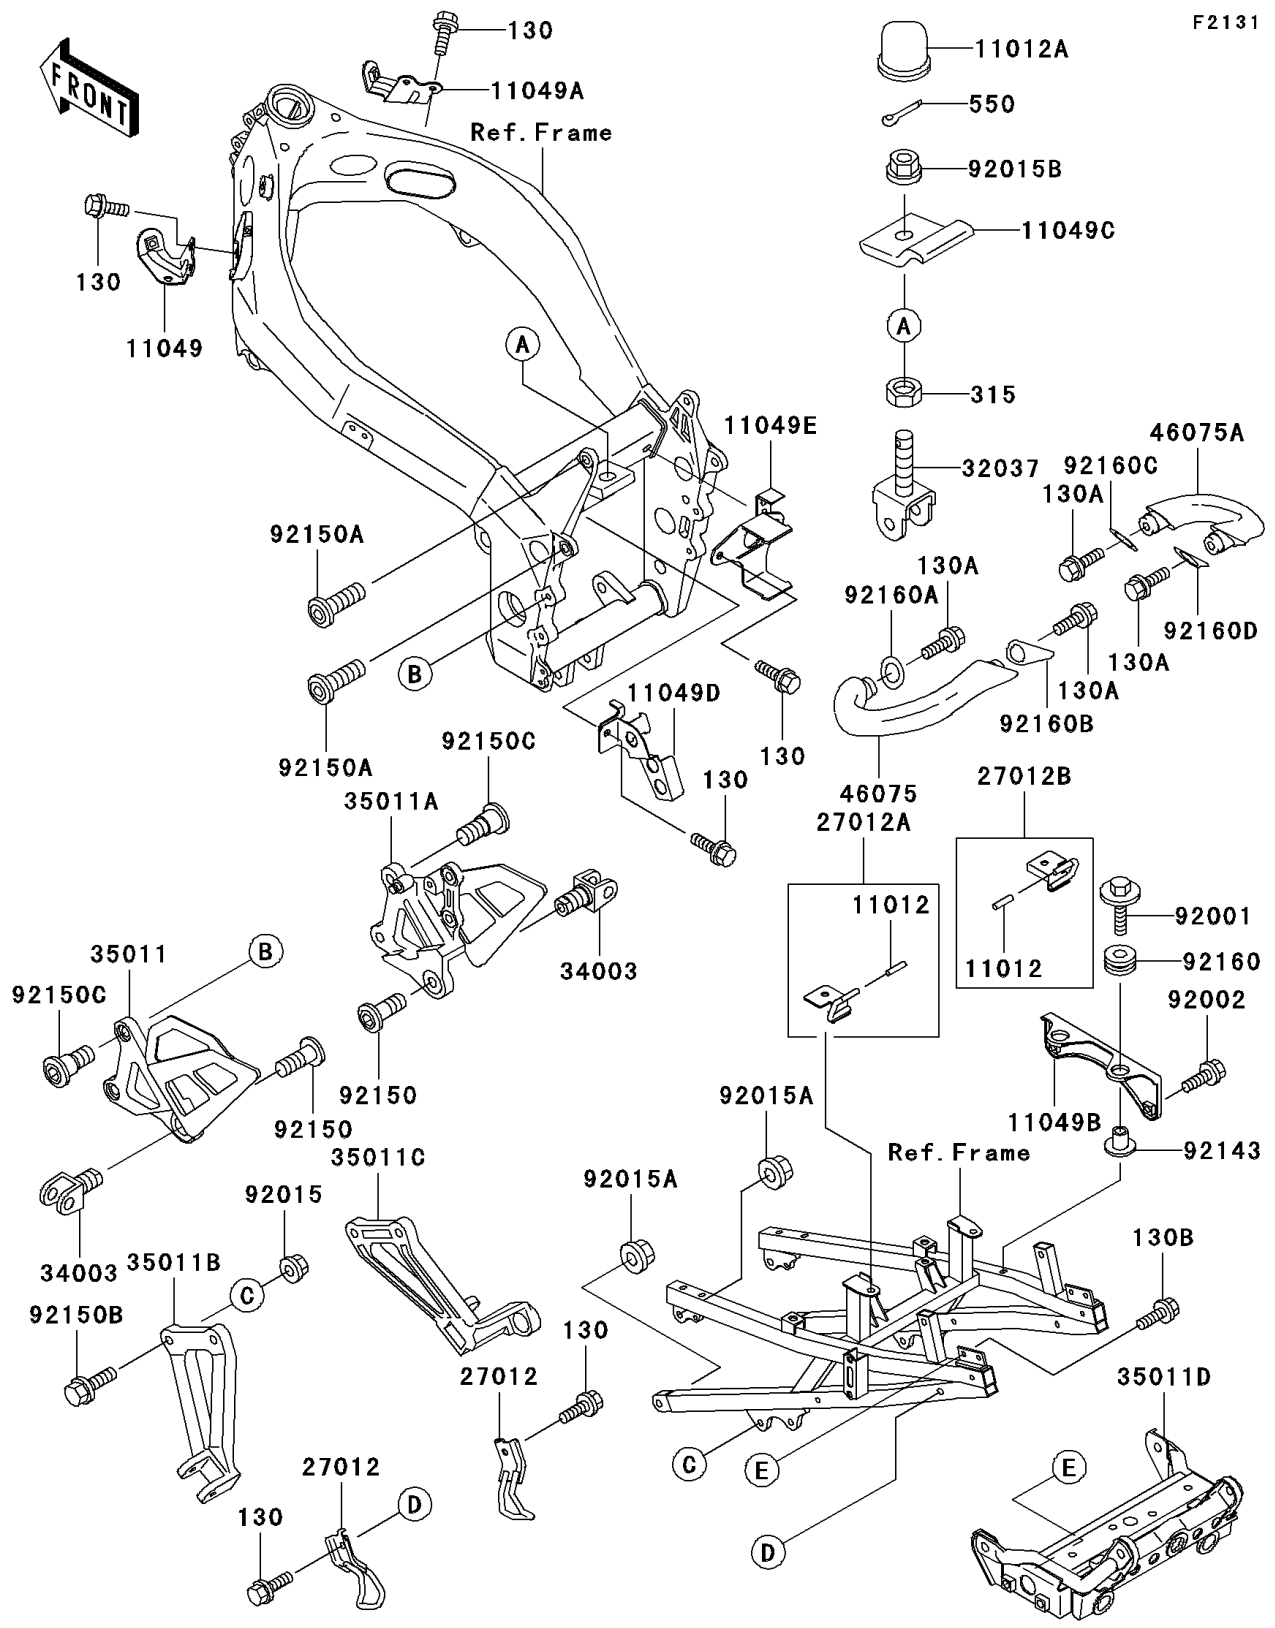

# 2000 Ninja® ZX™-7R PARTS DIAGRAM

## Frame Fittings

F2131

### Frame Fittings

ITEM NAME	PART NUMBER	QUANTITY
BOLT-FLANGED,6X16,BLACK (Ref # 130)	130J0616	9
BOLT-FLANGED,8X16,BLACK (Ref # 130A)	130J0816	4
BOLT-FLANGED,8X20 (Ref # 130B)	130J0820	4
NUT-HEX-FINE,16MM (Ref # 315)	315B1600	1
PIN-COTTER,4.0X25 (Ref # 550)	550D4025	1
CAP,BUNGEE CORD HOOK (Ref # 11012)	11012-1589	2
CAP (Ref # 11012A)	11012-1844	1
BRACKET,RADIATOR,LH (Ref # 11049)	11049-1335	1
BRACKET,RADIATOR,RH (Ref # 11049A)	11049-1336	1
BRACKET,IGNITER (Ref # 11049B)	11049-1397	1
BRACKET,BATTERY CASE,FR (Ref # 11049C)	11049-1398	1
BRACKET,FUEL FILTER (Ref # 11049D)	11049-1701	1
BRACKET,FUEL PUMP (Ref # 11049E)	11049-1736	1
HOOK,BUNGEE CORD,RR (Ref # 27012)	27012-1475	2
HOOK,HELMET,LH (Ref # 27012A)	27012-1535	1
HOOK,HELMET,RH (Ref # 27012B)	27012-1536	1
BRACKET-SHOCKABSORBER (Ref # 32037)	32037-1564	1
HOLDER-STEP (Ref # 34003)	34003-1327	2
STAY,FR,LH (Ref # 35011)	35011-1552	1
STAY,FR,RH (Ref # 35011A)	35011-1553	1
STAY,RR,LH (Ref # 35011B)	35011-1554	1
STAY,RR,RH (Ref # 35011C)	35011-1555	1
STAY,TAIL,C.GRAY (Ref # 35011D)	35011-1783-EZ	1
GRIP,RR,LH,F.BLACK (Ref # 46075)	46075-1124-21	1
GRIP,RR,RH,F.BLACK (Ref # 46075A)	46075-1125-21	1
BOLT,6X30 (Ref # 92001)	92001-1776	2
BOLT,6X14 (Ref # 92002)	92002-1656	2
NUT,FLANGED,8MM (Ref # 92015)	92015-1406	4
NUT,FLANGED,10MM (Ref # 92015A)	92015-1415	4

### Frame Fittings

ITEM NAME	PART NUMBER	QUANTITY
NUT,FLANGED,16MM (Ref # 92015B)	92015-1881	1
COLLAR (Ref # 92143)	92143-1353	2
BOLT,SOCKET,10X25 (Ref # 92150)	92150-1268	2
BOLT,10X35 (Ref # 92150A)	92150-1295	4
BOLT,FLANGED,8X30 (Ref # 92150B)	92150-1455	4
BOLT,SOCKET,8X20 (Ref # 92150C)	92150-1839	4
DAMPER (Ref # 92160)	92160-1162	2
DAMPER,REAR GRIP,LH,FR (Ref # 92160A)	92160-1732	1
DAMPER,REAR GRIP,LH,RR (Ref # 92160B)	92160-1733	1
DAMPER,REAR GRIP,RH,FR (Ref # 92160C)	92160-1756	1
DAMPER,REAR GRIP,RH,RR (Ref # 92160D)	92160-1757	1