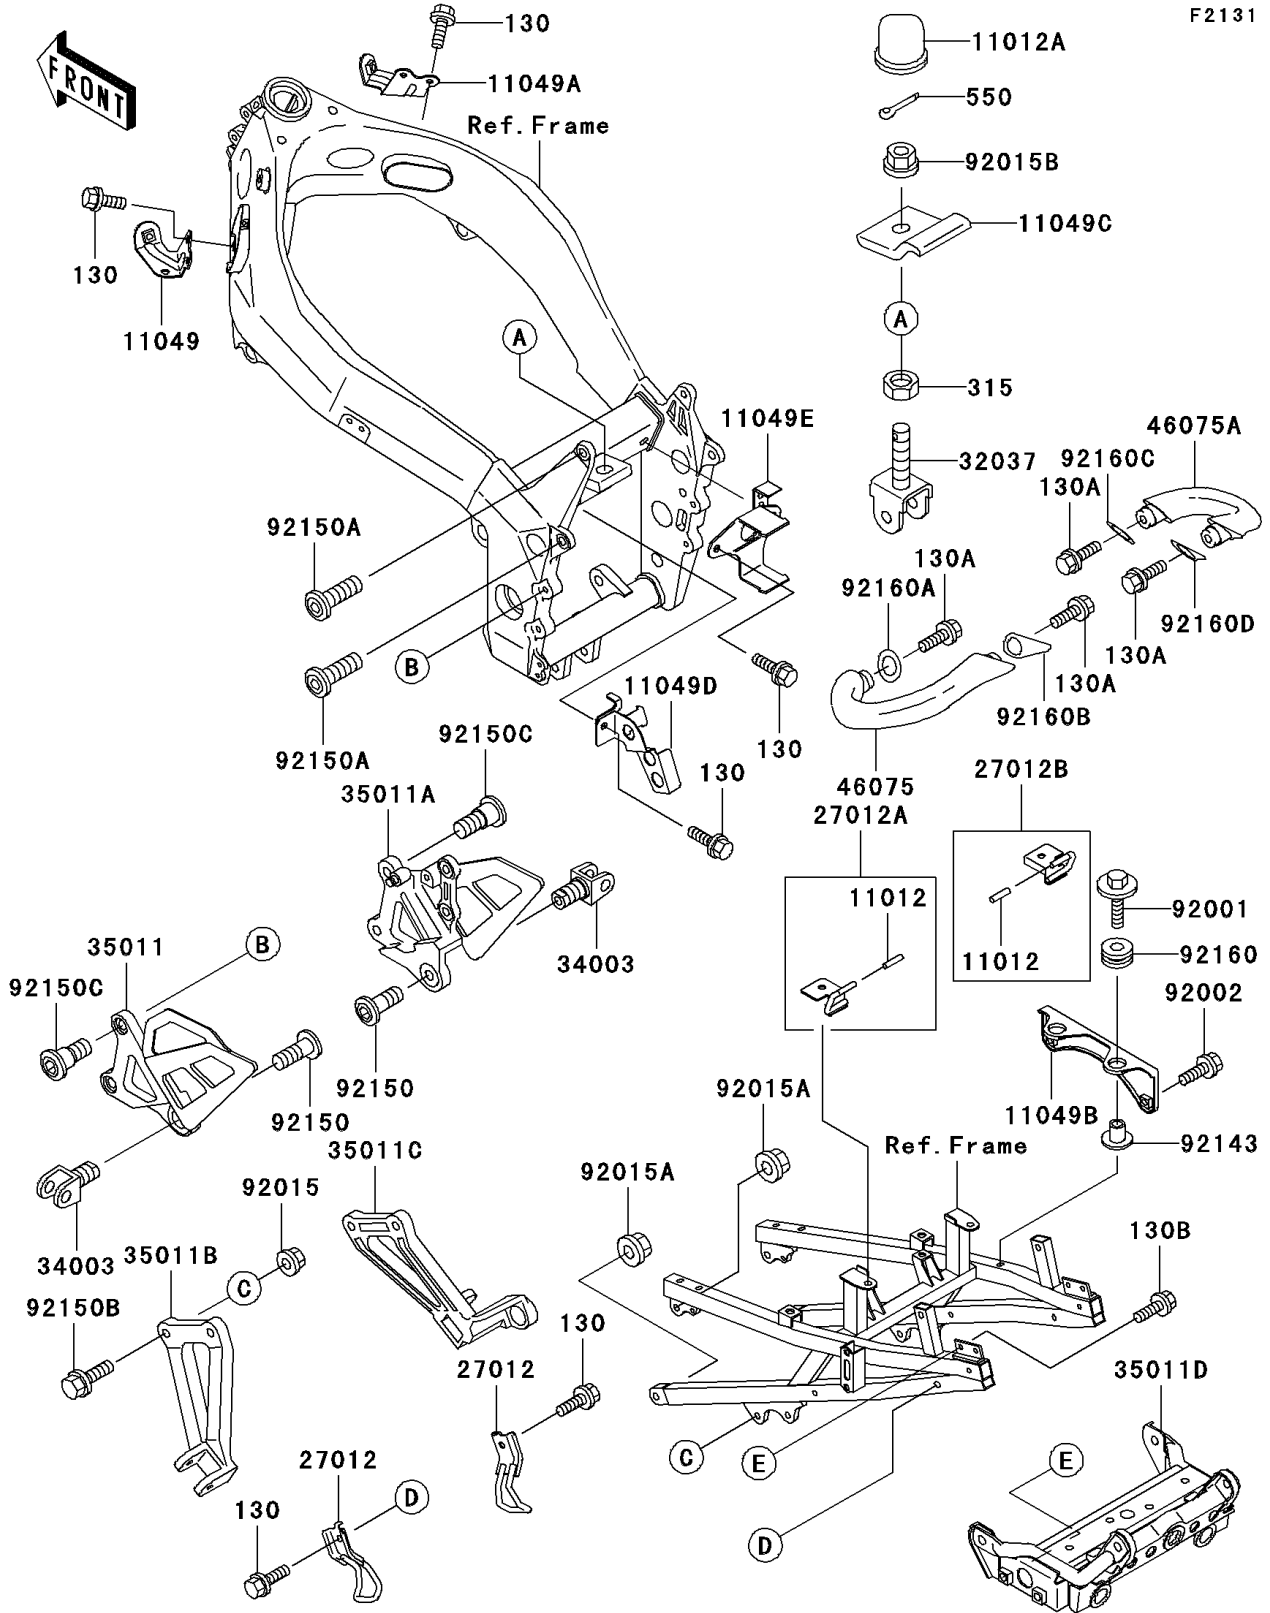

# 2003 Ninja® ZX™-7R PARTS DIAGRAM

## Frame Fittings

### Frame Fittings

ITEM NAME	PART NUMBER	QUANTITY
BOLT-FLANGED,6X16,BLACK (Ref # 130)	130J0616	9
BOLT-FLANGED,8X16,BLACK (Ref # 130A)	130J0816	4
BOLT-FLANGED,8X20 (Ref # 130B)	130J0820	4
NUT-HEX-FINE,16MM (Ref # 315)	315B1600	1
PIN-COTTER,4.0X25 (Ref # 550)	550D4025	1
CAP,BUNGEE CORD HOOK (Ref # 11012)	11012-1589	2
CAP (Ref # 11012A)	11012-1844	1
BRACKET,RADIATOR,LH (Ref # 11049)	11049-1335	1
BRACKET,RADIATOR,RH (Ref # 11049A)	11049-1336	1
BRACKET,IGNITER (Ref # 11049B)	11049-1397	1
BRACKET,BATTERY CASE,FR (Ref # 11049C)	11049-1398	1
BRACKET,FUEL FILTER (Ref # 11049D)	11049-1701	1
BRACKET,FUEL PUMP (Ref # 11049E)	11049-1736	1
HOOK,BUNGEE CORD,RR (Ref # 27012)	27012-1475	2
HOOK,HELMET,LH (Ref # 27012A)	27012-1535	1
HOOK,HELMET,RH (Ref # 27012B)	27012-1536	1
BRACKET-SHOCKABSORBER (Ref # 32037)	32037-1564	1
HOLDER-STEP (Ref # 34003)	34003-1327	2
STAY,FR,LH (Ref # 35011)	35011-1552	1
STAY,FR,RH (Ref # 35011A)	35011-1553	1
STAY,RR,LH (Ref # 35011B)	35011-1554	1
STAY,RR,RH (Ref # 35011C)	35011-1555	1
STAY,TAIL,C.GRAY (Ref # 35011D)	35011-1783-EZ	1
GRIP,RR,LH,F.BLACK (Ref # 46075)	46075-1124-21	1
GRIP,RR,RH,F.BLACK (Ref # 46075A)	46075-1125-21	1
BOLT,6X30 (Ref # 92001)	92001-1776	2
BOLT,6X14 (Ref # 92002)	92002-1656	2
NUT,FLANGED,8MM (Ref # 92015)	92015-1406	4
NUT,FLANGED,10MM (Ref # 92015A)	92015-1415	4

### Frame Fittings

ITEM NAME	PART NUMBER	QUANTITY
NUT,FLANGED,16MM (Ref # 92015B)	92015-1881	1
COLLAR (Ref # 92143)	92143-1353	2
BOLT,SOCKET,10X25 (Ref # 92150)	92150-1268	2
BOLT,10X35 (Ref # 92150A)	92150-1295	4
BOLT,FLANGED,8X30 (Ref # 92150B)	92150-1455	4
BOLT,SOCKET,8X20 (Ref # 92150C)	92150-1839	4
DAMPER (Ref # 92160)	92160-1162	2
DAMPER,REAR GRIP,LH,FR (Ref # 92160A)	92160-1732	1
DAMPER,REAR GRIP,LH,RR (Ref # 92160B)	92160-1733	1
DAMPER,REAR GRIP,RH,FR (Ref # 92160C)	92160-1756	1
DAMPER,REAR GRIP,RH,RR (Ref # 92160D)	92160-1757	1