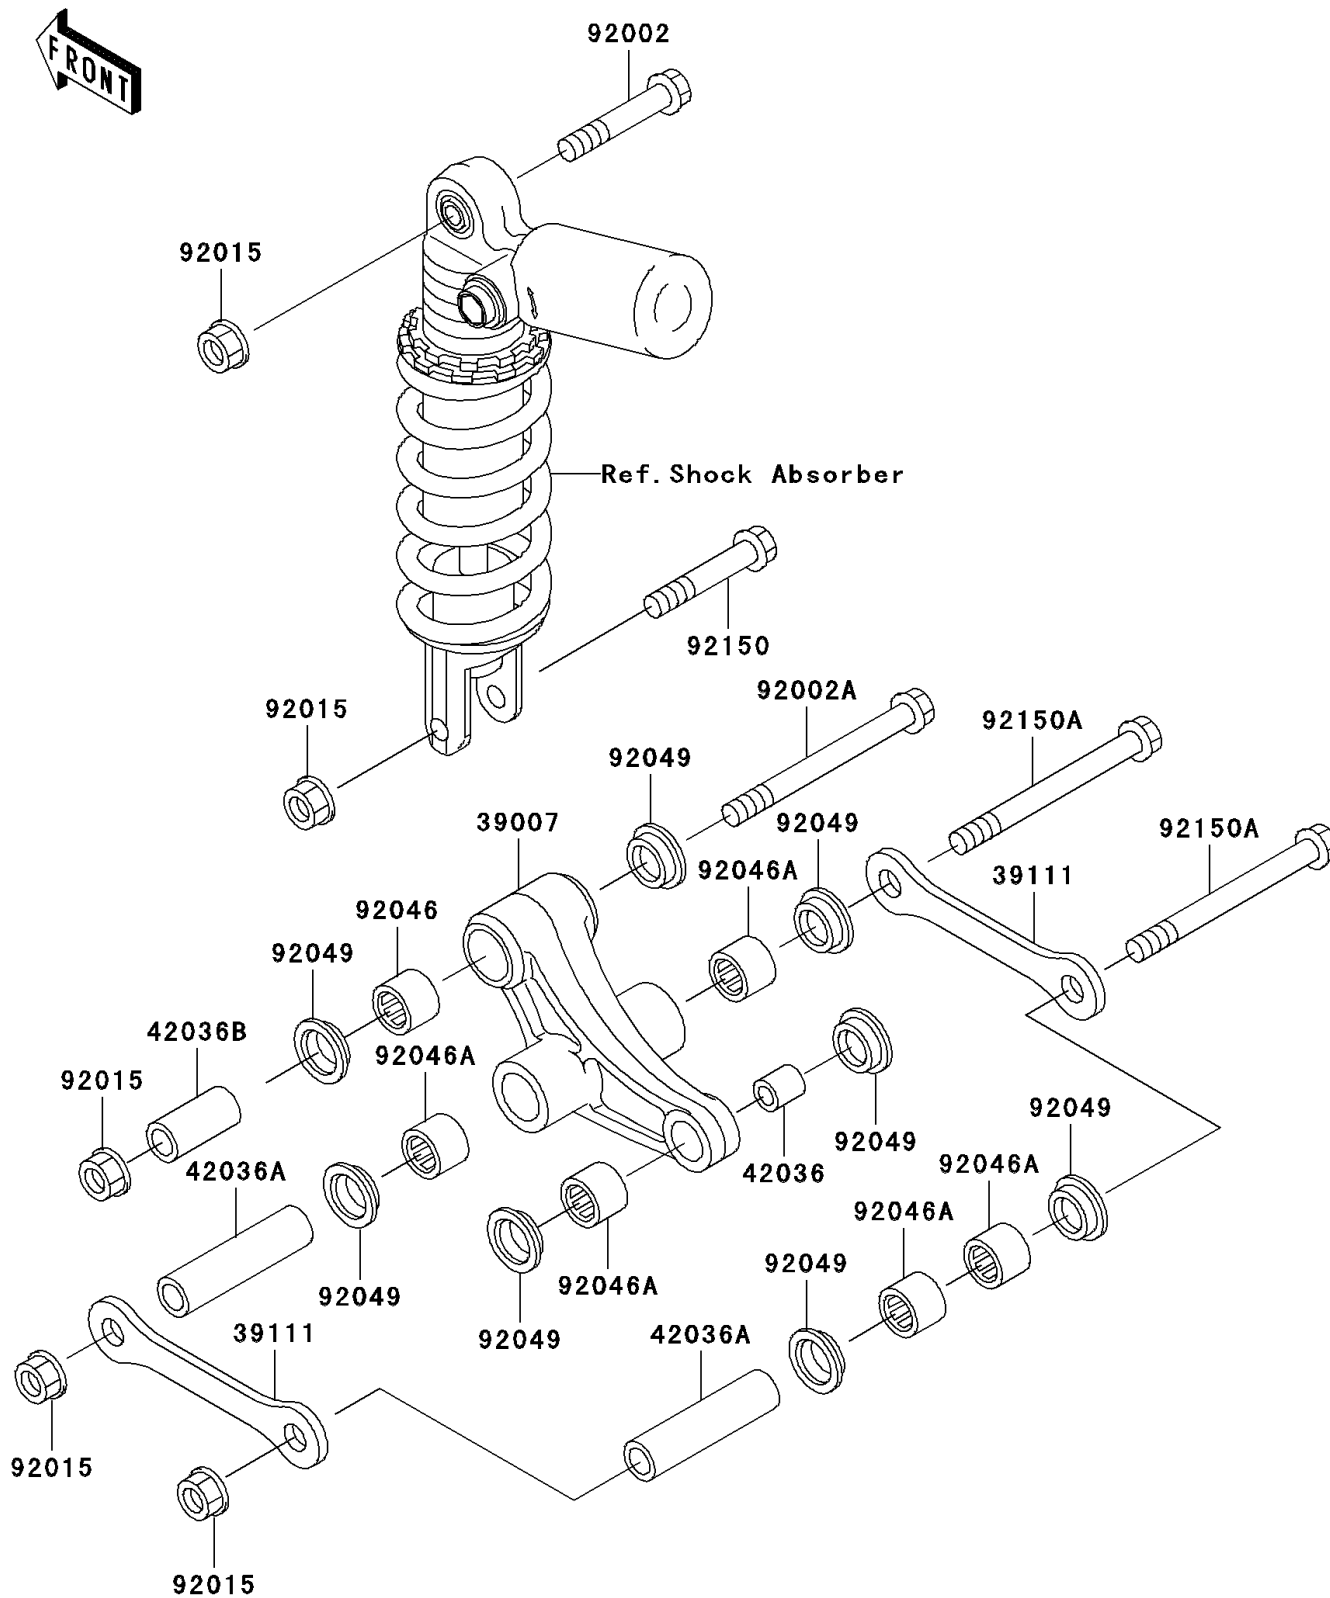

2003 Ninja® ZX™ -7R PARTS DIAGRAM

Rear Suspension

F2150

2003 Ninja® ZX™ -7R PARTS LIST

Rear Suspension

| ITEM NAME | PART NUMBER | QUANTITY |
|--|-------------|----------|
| ARM-SUSP,UNI TRAK (Ref # 39007) | 39007-1244 | 1 |
| ROD-TIE,SUSPENSION (Ref # 39111) | 39111-1147 | 2 |
| SLEEVE,12.1X20X32 (Ref # 42036) | 42036-1077 | 1 |
| SLEEVE,12.1X20X88 (Ref # 42036A) | 42036-1250 | 2 |
| SLEEVE,12.1X20X44.5 (Ref # 42036B) | 42036-1288 | 1 |
| BOLT,12X55 (Ref # 92002) | 92002-1130 | 1 |
| BOLT,12X85 (Ref # 92002A) | 92002-1255 | 1 |
| NUT,FLANGED,12MM (Ref # 92015) | 92015-1433 | 5 |
| BEARING-NEEDLE,BM202726 (Ref # 92046) | 92046-1110 | 1 |
| BEARING-NEEDLE,BM202715 (Ref # 92046A) | 92046-1112 | 5 |
| SEAL-OIL,ARM,CNT (Ref # 92049) | 92049-1109 | 8 |
| BOLT,FLANGED,12X63 (Ref # 92150) | 92150-1258 | 1 |
| BOLT,FLANGED,12X112 (Ref # 92150A) | 92150-1259 | 2 |