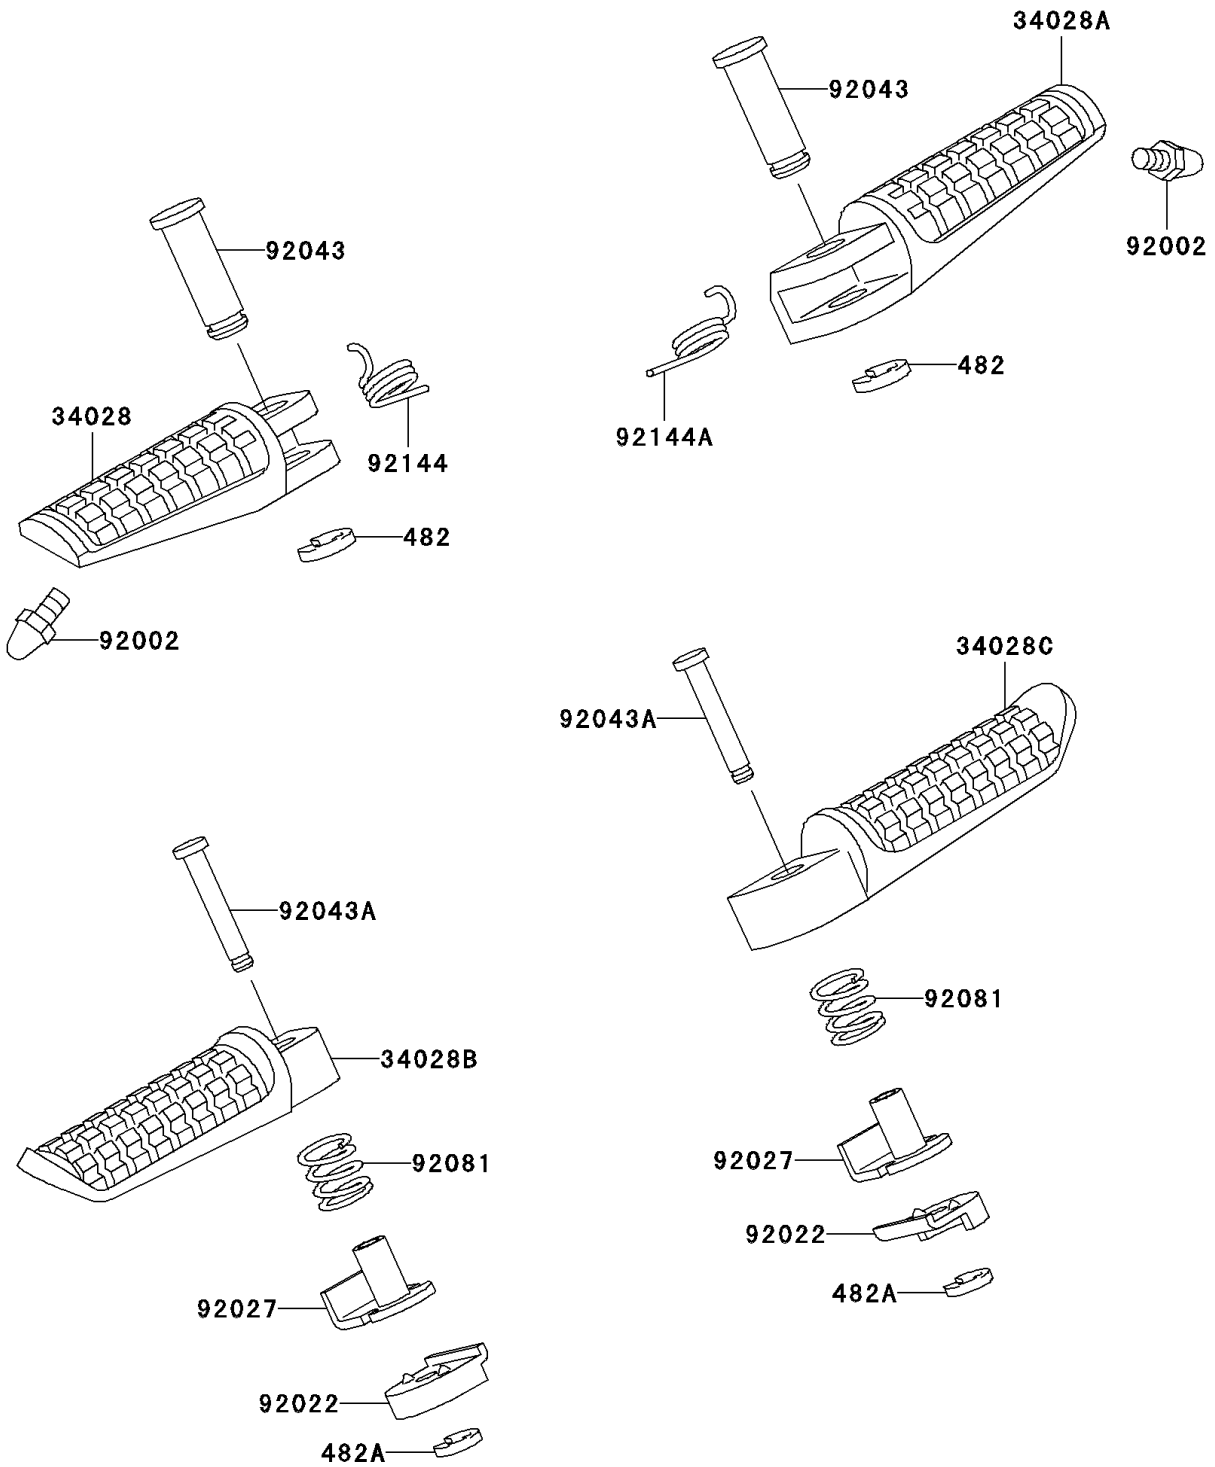

2000 Ninja® ZX™-7R PARTS DIAGRAM

Footrests

F2160

2000 Ninja® ZX™-7R PARTS LIST

Footrests

ITEM NAME	PART NUMBER	QUANTITY
CIRCLIP-TYPE-E,10MM (Ref # 482)	482L0100	2
CIRCLIP-TYPE-E,5MM (Ref # 482A)	482L5000	2
STEP,FR,LH (Ref # 34028)	34028-1338	1
STEP,FR,RH (Ref # 34028A)	34028-1339	1
STEP,RR,LH (Ref # 34028B)	34028-1488	1
STEP,RR,RH (Ref # 34028C)	34028-1489	1
BOLT,BANK SENSOR (Ref # 92002)	92002-1742	2
WASHER,STEP,RR (Ref # 92022)	92022-1507	2
COLLAR,STEP (Ref # 92027)	92027-1732	2
PIN,12X37 (Ref # 92043)	92043-1144	2
PIN,6X38.5 (Ref # 92043A)	92043-1238	2
SPRING,STEP,RR (Ref # 92081)	92081-1612	2
SPRING,STEP RETURN,LH (Ref # 92144)	92144-1567	1
SPRING,STEP RETURN (Ref # 92144A)	92144-1568	1