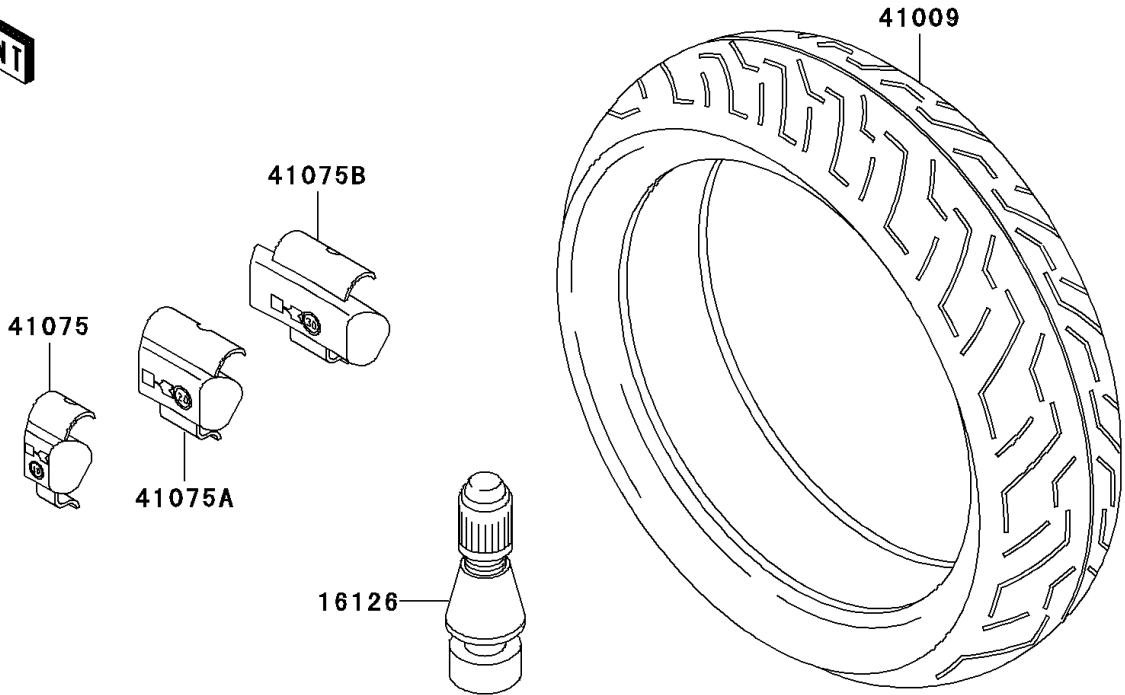

# 2000 Ninja® ZX™-7R PARTS DIAGRAM

Tires

F2210

### Tires

ITEM NAME	PART NUMBER	QUANTITY
VALVE,TIRE (Ref # 16126)	16126-1140	2
TIRE,FR,120/70ZR17(58W),D204FL (Ref # 41009)	41009-1140	1
TIRE,RR,190/50ZR17(73W),D204L (Ref # 41009A)	41009-1141	1
BALANCER-WHEEL,10G,SILVER (Ref # 41075)	41075-1014	AR
BALANCER-WHEEL,20G,SILVER (Ref # 41075A)	41075-1015	AR
BALANCER-WHEEL,30G,SILVER (Ref # 41075B)	41075-1016	AR