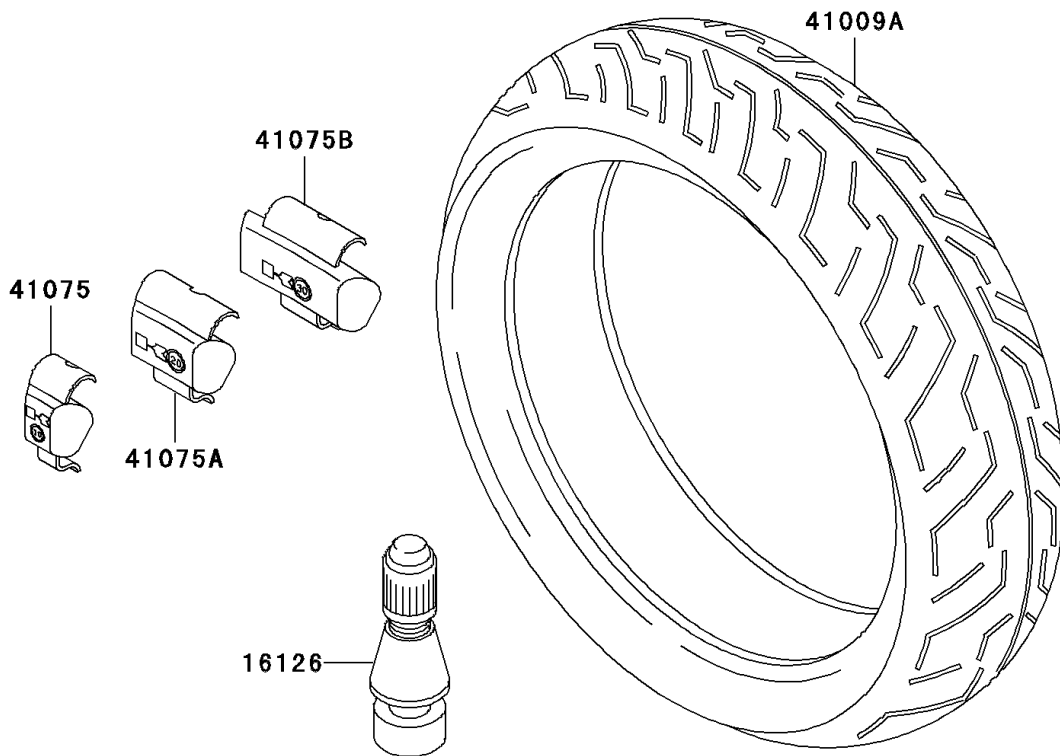

# 2000 Ninja® ZX™-7R PARTS DIAGRAM

Tires

F2210

## 2000 Ninja® ZX™-7R PARTS LIST

### Tires

ITEM NAME	PART NUMBER	QUANTITY
VALVE,TIRE (Ref # 16126)	16126-1140	2
TIRE,FR,120/70ZR17(58W),D204FL (Ref # 41009)	41009-1140	1
TIRE,RR,190/50ZR17(73W),D204L (Ref # 41009A)	41009-1141	1
BALANCER-WHEEL,10G,SILVER (Ref # 41075)	41075-1014	AR
BALANCER-WHEEL,20G,SILVER (Ref # 41075A)	41075-1015	AR
BALANCER-WHEEL,30G,SILVER (Ref # 41075B)	41075-1016	AR