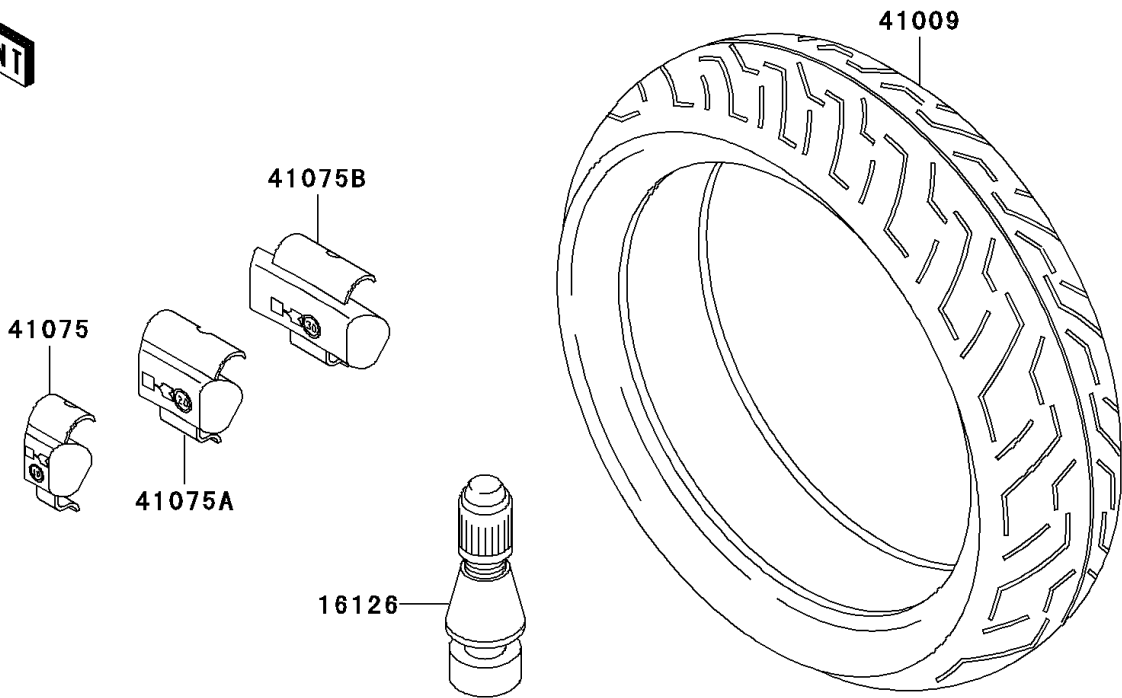

2001 Ninja® ZX™-7R PARTS DIAGRAM

Tires

F2210

2001 Ninja® ZX™-7R PARTS LIST

Tires

ITEM NAME	PART NUMBER	QUANTITY
VALVE,TIRE (Ref # 16126)	16126-1140	2
TIRE,FR,120/70ZR17(58W),D204FL (Ref # 41009)	41009-1140	1
TIRE,RR,190/50ZR17(73W),D204L (Ref # 41009A)	41009-1141	1
BALANCER-WHEEL,10G,SILVER (Ref # 41075)	41075-1014	AR
BALANCER-WHEEL,20G,SILVER (Ref # 41075A)	41075-1015	AR
BALANCER-WHEEL,30G,SILVER (Ref # 41075B)	41075-1016	AR