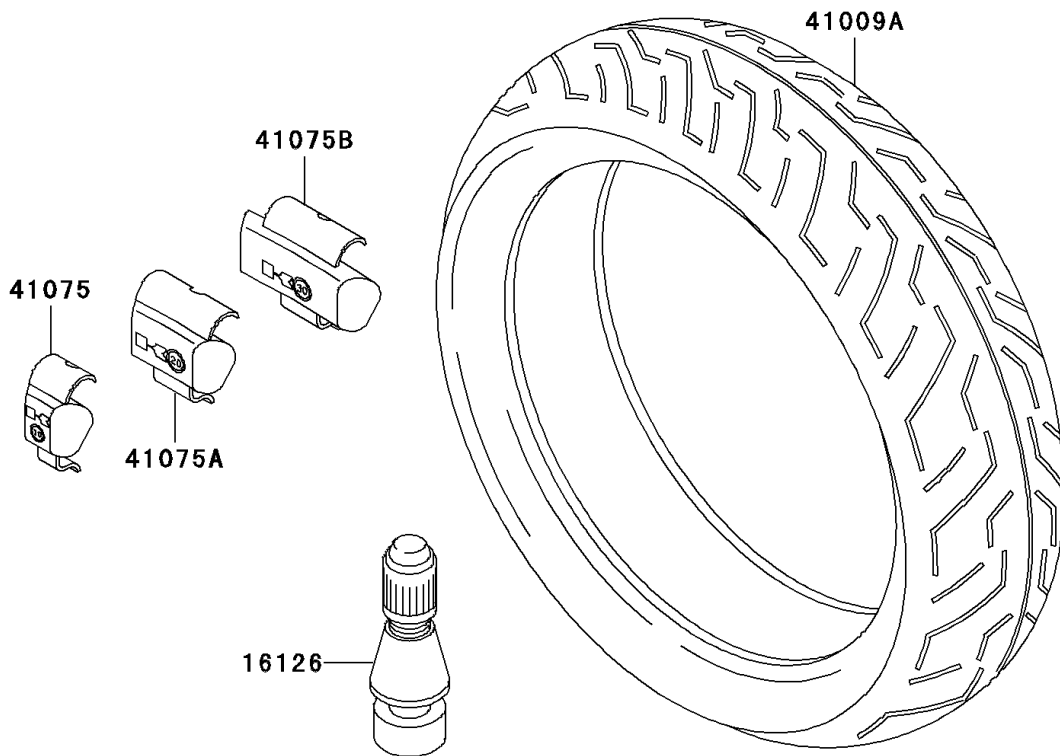

2001 Ninja® ZX™-7R PARTS DIAGRAM

Tires

F2210

2001 Ninja® ZX™-7R PARTS LIST

Tires

ITEM NAME	PART NUMBER	QUANTITY
VALVE,TIRE (Ref # 16126)	16126-1140	2
TIRE,FR,120/70ZR17(58W),D204FL (Ref # 41009)	41009-1140	1
TIRE,RR,190/50ZR17(73W),D204L (Ref # 41009A)	41009-1141	1
BALANCER-WHEEL,10G,SILVER (Ref # 41075)	41075-1014	AR
BALANCER-WHEEL,20G,SILVER (Ref # 41075A)	41075-1015	AR
BALANCER-WHEEL,30G,SILVER (Ref # 41075B)	41075-1016	AR