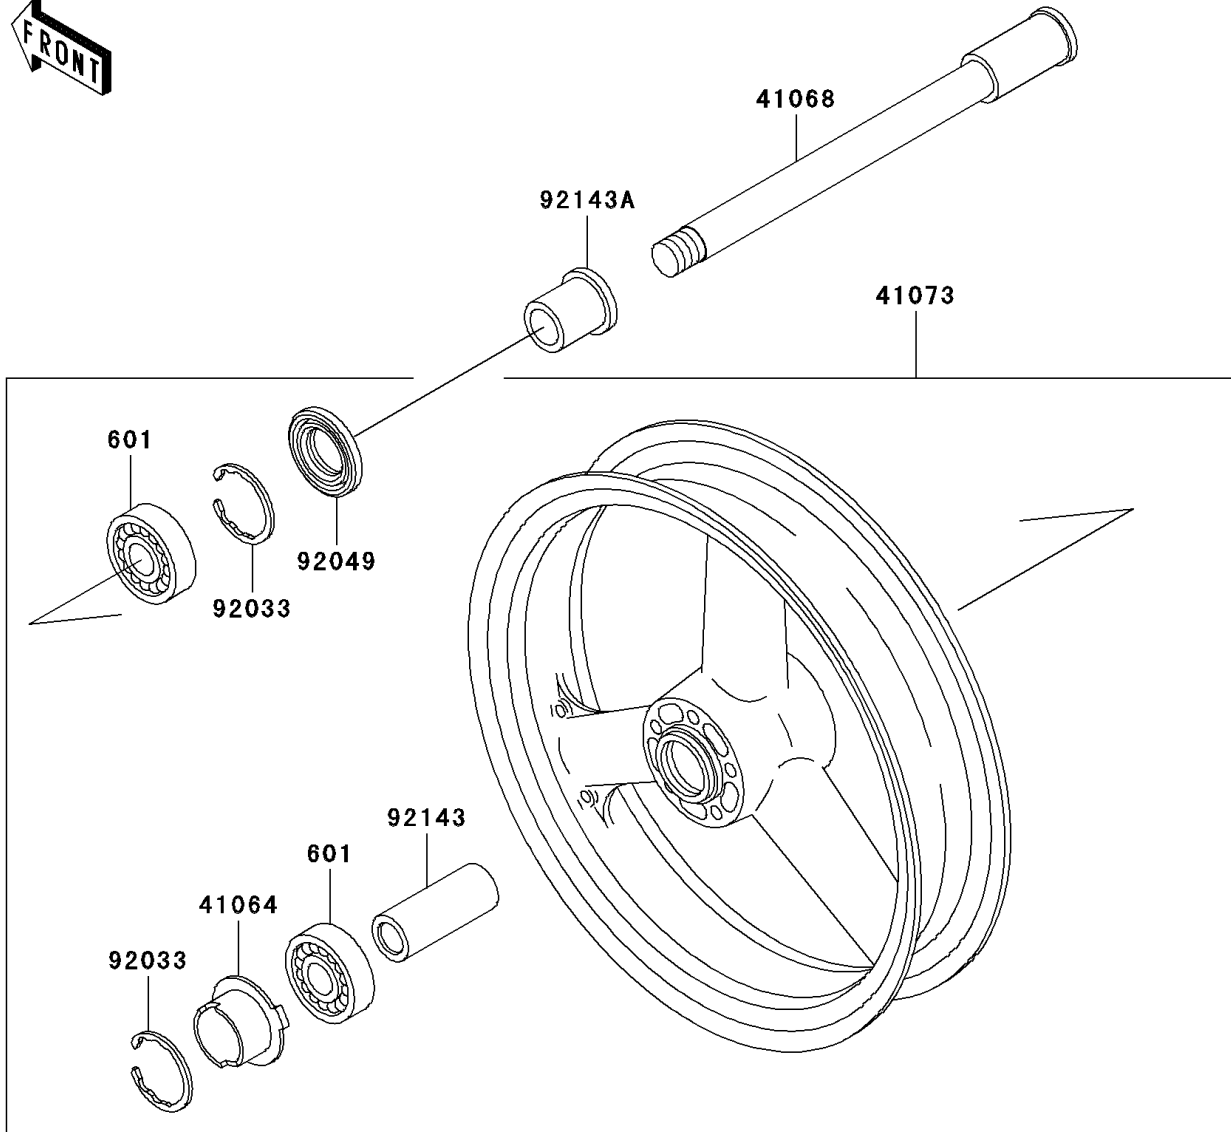

2000 Ninja® ZX™-7R PARTS DIAGRAM

Front Wheel

F2230

2000 Ninja® ZX™-7R PARTS LIST

Front Wheel

ITEM NAME	PART NUMBER	QUANTITY
BEARING-BALL,#6005UU (Ref # 601)	601B6005UU	2
GEAR-METER SCREW,9T (Ref # 41060)	41060-1140	1
GEAR-METER SCREW,24T (Ref # 41060A)	41060-1141	1
WASHER,5.1X9X0.4 (Ref # 41063)	41063-001	2
RECEIVER-SPEEDOMETER (Ref # 41064)	41064-1055	1
AXLE,FR (Ref # 41068)	41068-1327	1
WHEEL-ASSY,FR,P.C.GRAY (Ref # 41073)	41073-1496-DH	1
CASE-ASSY-METER GEAR (Ref # 41078)	41078-1082	1
BUSHING,METER GEAR CASE (Ref # 92028)	92028-1634	1
RING-SNAP,47MM (Ref # 92033)	92033-1042	2
PIN,SPRING,3X18 (Ref # 92043)	92043-1454	1
SEAL-OIL,BJN 32 47 5 (Ref # 92049)	92049-1377	1
SEAL-OIL,BJN-C2 35 52 5 (Ref # 92049A)	92049-1378	1
COLLAR,FR HUB,L=94 (Ref # 92143)	92143-1476	1
COLLAR,FR AXLE,RH,L=17.5 (Ref # 92143A)	92143-1477	1
COLLAR,FR AXLE,LH,L=44.5 (Ref # 92143B)	92143-1478	1