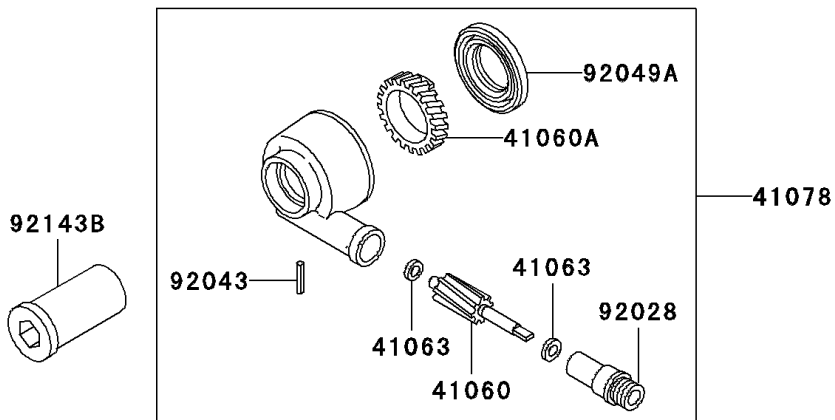

2000 Ninja® ZX™-7R PARTS DIAGRAM

Front Wheel

F2230

2000 Ninja® ZX™-7R PARTS LIST

Front Wheel

ITEM NAME	PART NUMBER	QUANTITY
BEARING-BALL,#6005UU (Ref # 601)	601B6005UU	2
GEAR-METER SCREW,9T (Ref # 41060)	41060-1140	1
GEAR-METER SCREW,24T (Ref # 41060A)	41060-1141	1
WASHER,5.1X9X0.4 (Ref # 41063)	41063-001	2
RECEIVER-SPEEDOMETER (Ref # 41064)	41064-1055	1
AXLE,FR (Ref # 41068)	41068-1327	1
WHEEL-ASSY,FR,P.C.GRAY (Ref # 41073)	41073-1496-DH	1
CASE-ASSY-METER GEAR (Ref # 41078)	41078-1082	1
BUSHING,METER GEAR CASE (Ref # 92028)	92028-1634	1
RING-SNAP,47MM (Ref # 92033)	92033-1042	2
PIN,SPRING,3X18 (Ref # 92043)	92043-1454	1
SEAL-OIL,BJN 32 47 5 (Ref # 92049)	92049-1377	1
SEAL-OIL,BJN-C2 35 52 5 (Ref # 92049A)	92049-1378	1
COLLAR,FR HUB,L=94 (Ref # 92143)	92143-1476	1
COLLAR,FR AXLE,RH,L=17.5 (Ref # 92143A)	92143-1477	1
COLLAR,FR AXLE,LH,L=44.5 (Ref # 92143B)	92143-1478	1