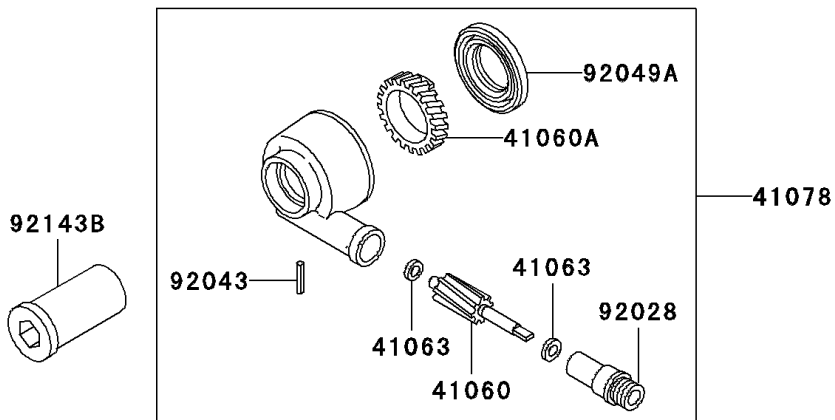

2001 Ninja® ZX™-7R PARTS DIAGRAM

Front Wheel

F2230

2001 Ninja® ZX™-7R PARTS LIST

Front Wheel

ITEM NAME	PART NUMBER	QUANTITY
BEARING-BALL,#6005UU (Ref # 601)	601B6005UU	2
GEAR-METER SCREW,9T (Ref # 41060)	41060-1140	1
GEAR-METER SCREW,24T (Ref # 41060A)	41060-1141	1
WASHER,5.1X9X0.4 (Ref # 41063)	41063-001	2
RECEIVER-SPEEDOMETER (Ref # 41064)	41064-1055	1
AXLE,FR (Ref # 41068)	41068-1327	1
WHEEL-ASSY,FR,P.C.GRAY (Ref # 41073)	41073-1496-DH	1
CASE-ASSY-METER GEAR (Ref # 41078)	41078-1082	1
BUSHING,METER GEAR CASE (Ref # 92028)	92028-1634	1
RING-SNAP,47MM (Ref # 92033)	92033-1042	2
PIN,SPRING,3X18 (Ref # 92043)	92043-1454	1
SEAL-OIL,BJN 32 47 5 (Ref # 92049)	92049-1377	1
SEAL-OIL,BJN-C2 35 52 5 (Ref # 92049A)	92049-1378	1
COLLAR,FR HUB,L=94 (Ref # 92143)	92143-1476	1
COLLAR,FR AXLE,RH,L=17.5 (Ref # 92143A)	92143-1477	1
COLLAR,FR AXLE,LH,L=44.5 (Ref # 92143B)	92143-1478	1