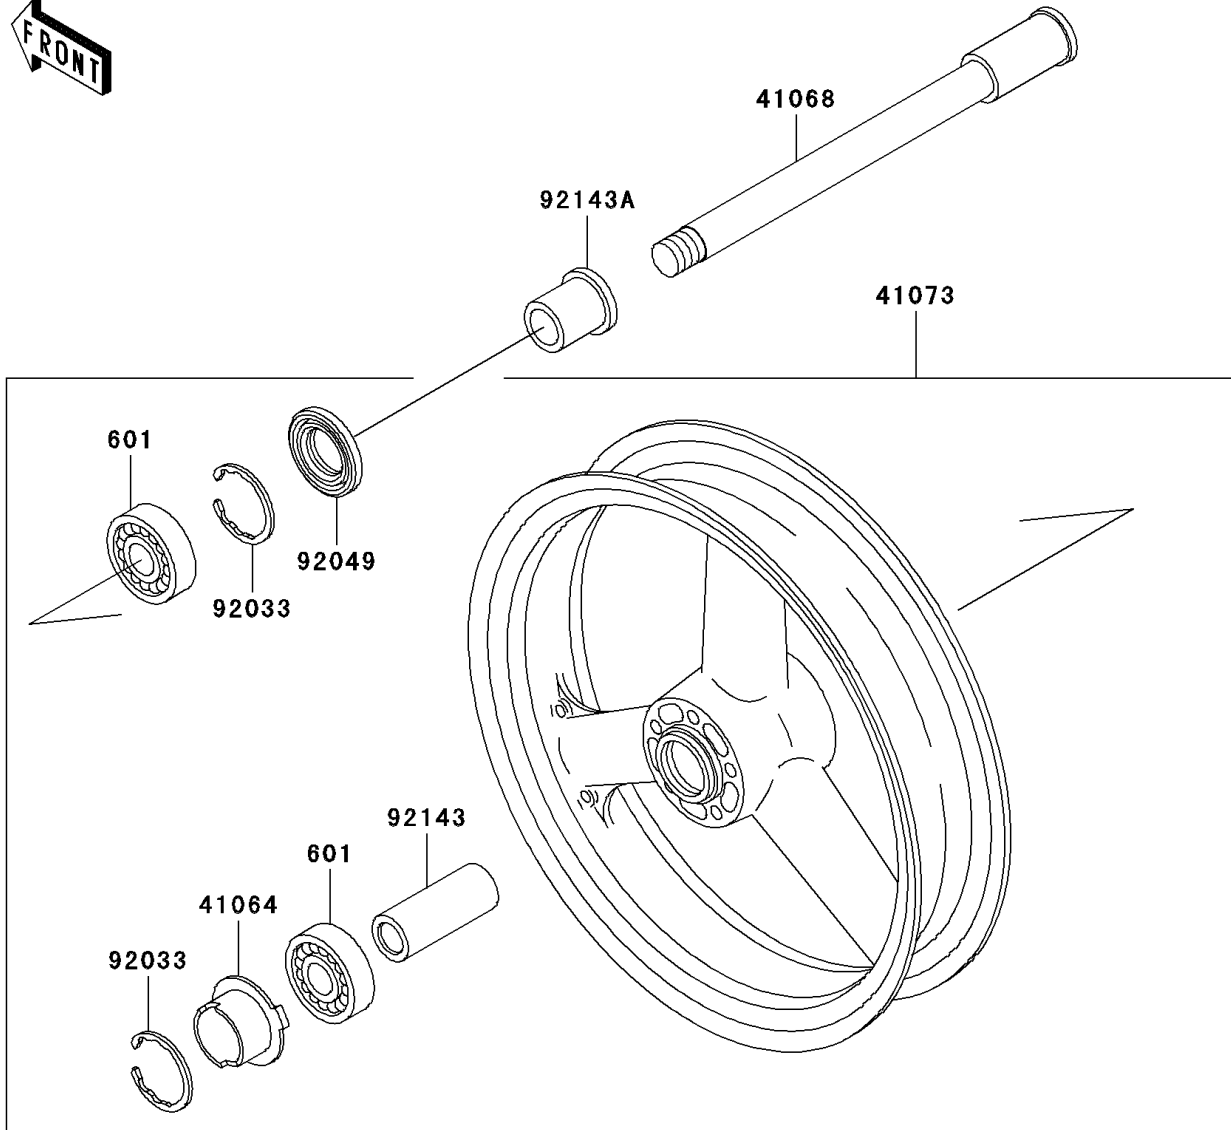

# 2001 Ninja® ZX™-7R PARTS DIAGRAM

Front Wheel

F2230

## 2001 Ninja® ZX™-7R PARTS LIST

### Front Wheel

ITEM NAME	PART NUMBER	QUANTITY
BEARING-BALL,#6005UU (Ref # 601)	601B6005UU	2
GEAR-METER SCREW,9T (Ref # 41060)	41060-1140	1
GEAR-METER SCREW,24T (Ref # 41060A)	41060-1141	1
WASHER,5.1X9X0.4 (Ref # 41063)	41063-001	2
RECEIVER-SPEEDOMETER (Ref # 41064)	41064-1055	1
AXLE,FR (Ref # 41068)	41068-1327	1
WHEEL-ASSY,FR,P.C.GRAY (Ref # 41073)	41073-1496-DH	1
CASE-ASSY-METER GEAR (Ref # 41078)	41078-1082	1
BUSHING,METER GEAR CASE (Ref # 92028)	92028-1634	1
RING-SNAP,47MM (Ref # 92033)	92033-1042	2
PIN,SPRING,3X18 (Ref # 92043)	92043-1454	1
SEAL-OIL,BJN 32 47 5 (Ref # 92049)	92049-1377	1
SEAL-OIL,BJN-C2 35 52 5 (Ref # 92049A)	92049-1378	1
COLLAR,FR HUB,L=94 (Ref # 92143)	92143-1476	1
COLLAR,FR AXLE,RH,L=17.5 (Ref # 92143A)	92143-1477	1
COLLAR,FR AXLE,LH,L=44.5 (Ref # 92143B)	92143-1478	1