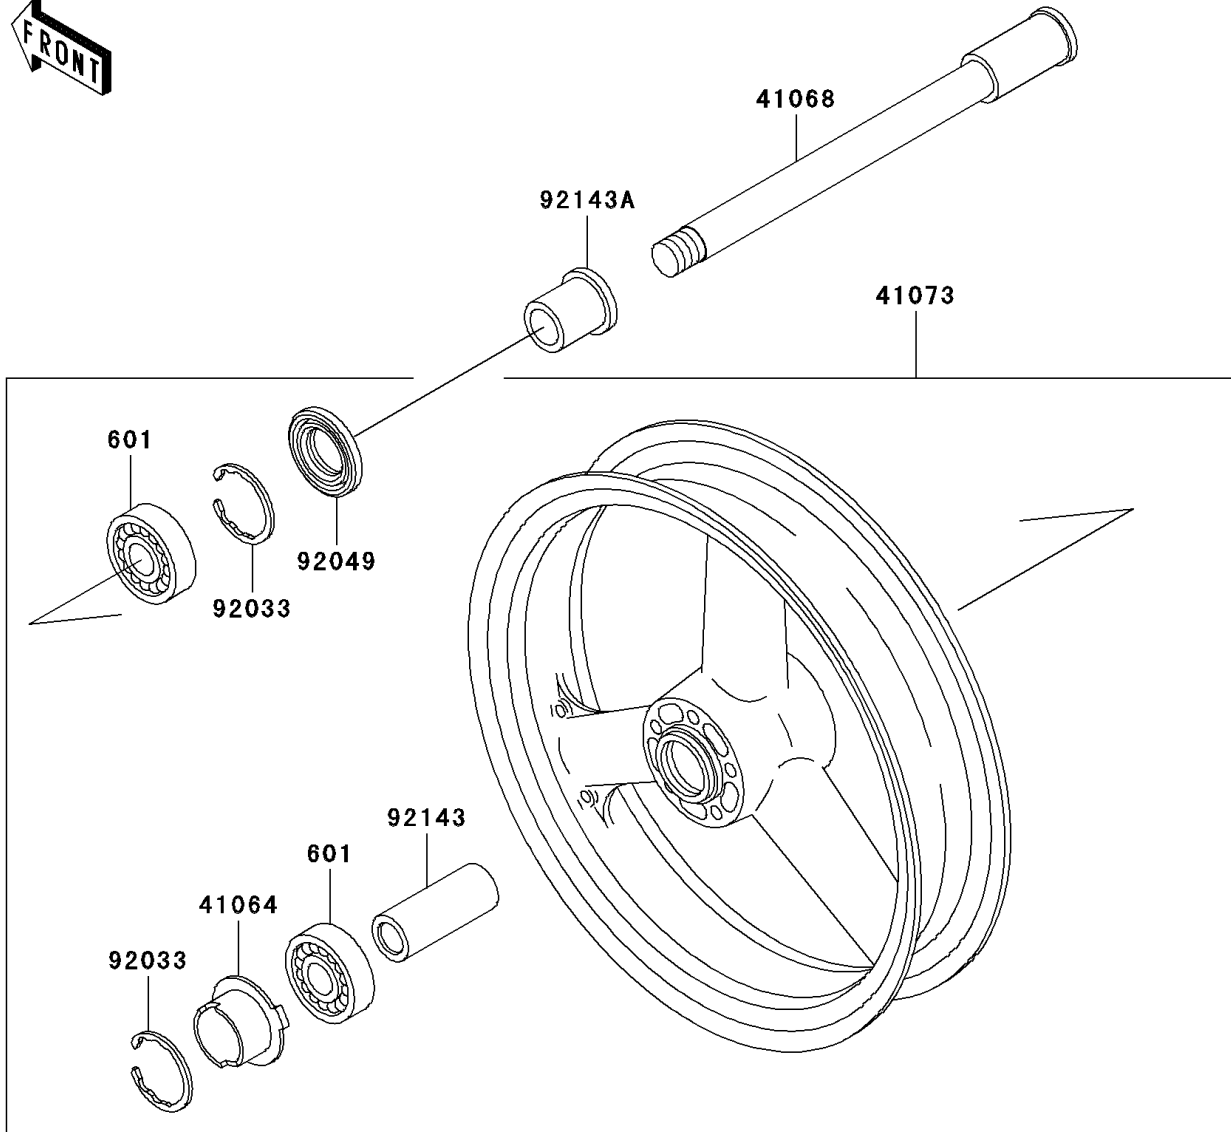

2001 Ninja® ZX™-7R PARTS DIAGRAM

Front Wheel

F2230

2001 Ninja® ZX™-7R PARTS LIST

Front Wheel

ITEM NAME	PART NUMBER	QUANTITY
BEARING-BALL,#6005UU (Ref # 601)	601B6005UU	2
GEAR-METER SCREW,9T (Ref # 41060)	41060-1140	1
GEAR-METER SCREW,24T (Ref # 41060A)	41060-1141	1
WASHER,5.1X9X0.4 (Ref # 41063)	41063-001	2
RECEIVER-SPEEDOMETER (Ref # 41064)	41064-1055	1
AXLE,FR (Ref # 41068)	41068-1327	1
WHEEL-ASSY,FR,P.C.GRAY (Ref # 41073)	41073-1496-DH	1
CASE-ASSY-METER GEAR (Ref # 41078)	41078-1082	1
BUSHING,METER GEAR CASE (Ref # 92028)	92028-1634	1
RING-SNAP,47MM (Ref # 92033)	92033-1042	2
PIN,SPRING,3X18 (Ref # 92043)	92043-1454	1
SEAL-OIL,BJN 32 47 5 (Ref # 92049)	92049-1377	1
SEAL-OIL,BJN-C2 35 52 5 (Ref # 92049A)	92049-1378	1
COLLAR,FR HUB,L=94 (Ref # 92143)	92143-1476	1
COLLAR,FR AXLE,RH,L=17.5 (Ref # 92143A)	92143-1477	1
COLLAR,FR AXLE,LH,L=44.5 (Ref # 92143B)	92143-1478	1