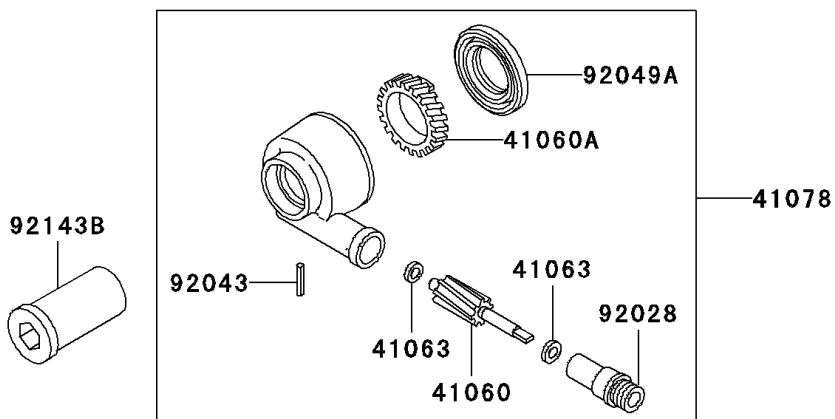

# 2001 Ninja® ZX™-7R PARTS DIAGRAM

Front Wheel

F2230

### Front Wheel

ITEM NAME	PART NUMBER	QUANTITY
BEARING-BALL,#6005UU (Ref # 601)	601B6005UU	2
GEAR-METER SCREW,9T (Ref # 41060)	41060-1140	1
GEAR-METER SCREW,24T (Ref # 41060A)	41060-1141	1
WASHER,5.1X9X0.4 (Ref # 41063)	41063-001	2
RECEIVER-SPEEDOMETER (Ref # 41064)	41064-1055	1
AXLE,FR (Ref # 41068)	41068-1327	1
WHEEL-ASSY,FR,P.C.GRAY (Ref # 41073)	41073-1496-DH	1
CASE-ASSY-METER GEAR (Ref # 41078)	41078-1082	1
BUSHING,METER GEAR CASE (Ref # 92028)	92028-1634	1
RING-SNAP,47MM (Ref # 92033)	92033-1042	2
PIN,SPRING,3X18 (Ref # 92043)	92043-1454	1
SEAL-OIL,BJN 32 47 5 (Ref # 92049)	92049-1377	1
SEAL-OIL,BJN-C2 35 52 5 (Ref # 92049A)	92049-1378	1
COLLAR,FR HUB,L=94 (Ref # 92143)	92143-1476	1
COLLAR,FR AXLE,RH,L=17.5 (Ref # 92143A)	92143-1477	1
COLLAR,FR AXLE,LH,L=44.5 (Ref # 92143B)	92143-1478	1