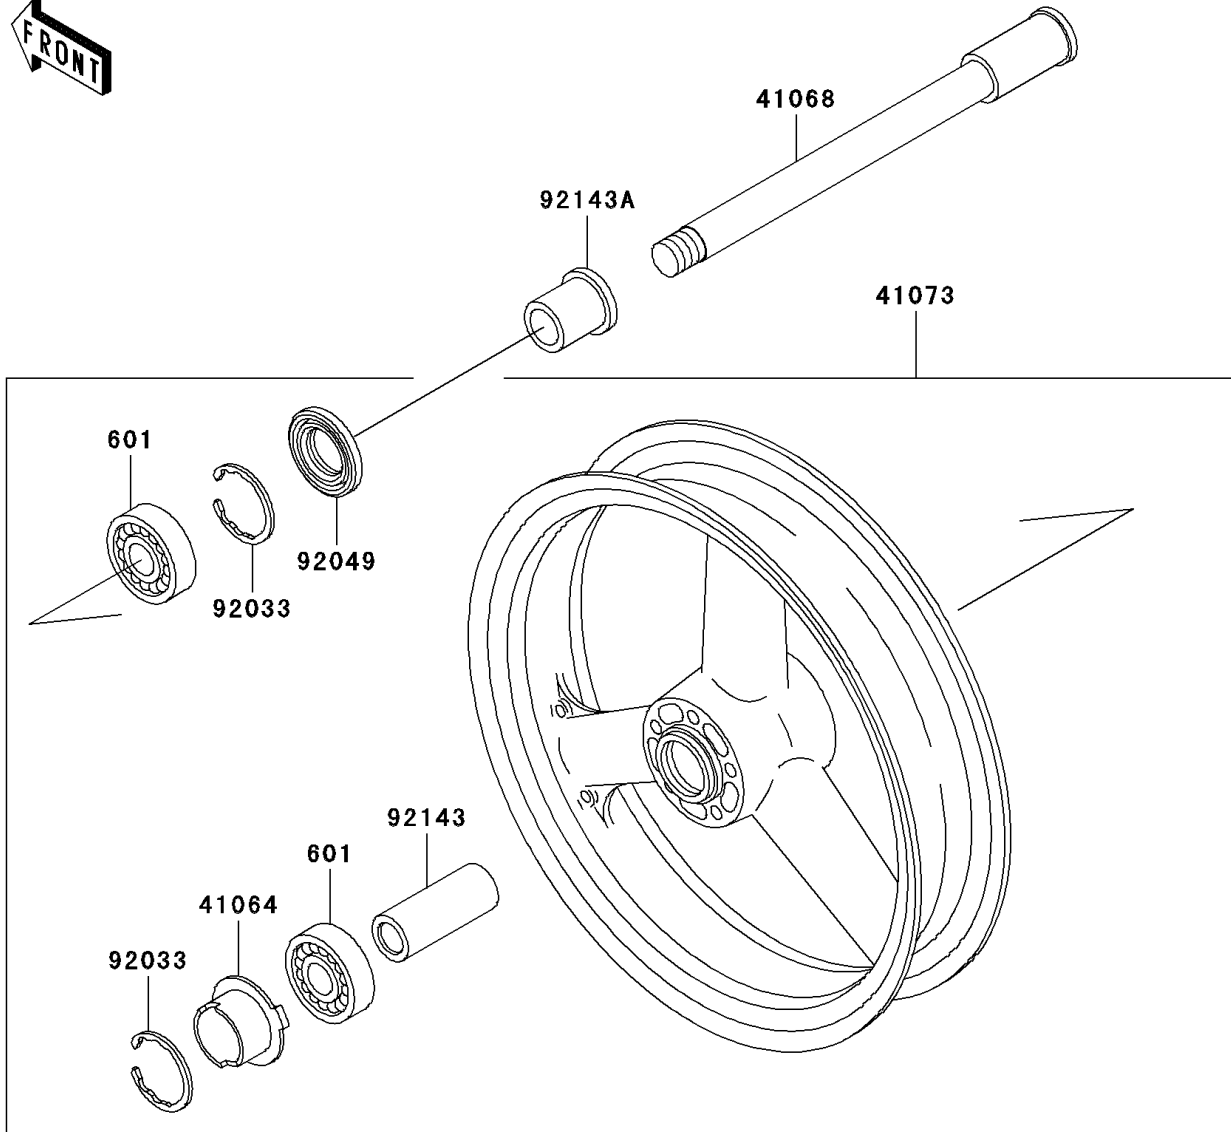

2002 Ninja® ZX™-7R PARTS DIAGRAM

Front Wheel

F2230

2002 Ninja® ZX™ -7R PARTS LIST

Front Wheel

ITEM NAME	PART NUMBER	QUANTITY
BEARING-BALL,#6005UU (Ref # 601)	601B6005UU	2
GEAR-METER SCREW,9T (Ref # 41060)	41060-1140	1
GEAR-METER SCREW,24T (Ref # 41060A)	41060-1141	1
WASHER,5.1X9X0.4 (Ref # 41063)	41063-001	2
RECEIVER-SPEEDOMETER (Ref # 41064)	41064-1055	1
AXLE,FR (Ref # 41068)	41068-1327	1
WHEEL-ASSY,FR,P.C.GRAY (Ref # 41073)	41073-1496-DH	1
CASE-ASSY-METER GEAR (Ref # 41078)	41078-1082	1
BUSHING,METER GEAR CASE (Ref # 92028)	92028-1634	1
RING-SNAP,47MM (Ref # 92033)	92033-1042	2
PIN,SPRING,3X18 (Ref # 92043)	92043-1454	1
SEAL-OIL,BJN 32 47 5 (Ref # 92049)	92049-1377	1
SEAL-OIL,BJN-C2 35 52 5 (Ref # 92049A)	92049-1378	1
COLLAR,FR HUB,L=94 (Ref # 92143)	92143-1476	1
COLLAR,FR AXLE,RH,L=17.5 (Ref # 92143A)	92143-1477	1
COLLAR,FR AXLE,LH,L=44.5 (Ref # 92143B)	92143-1478	1