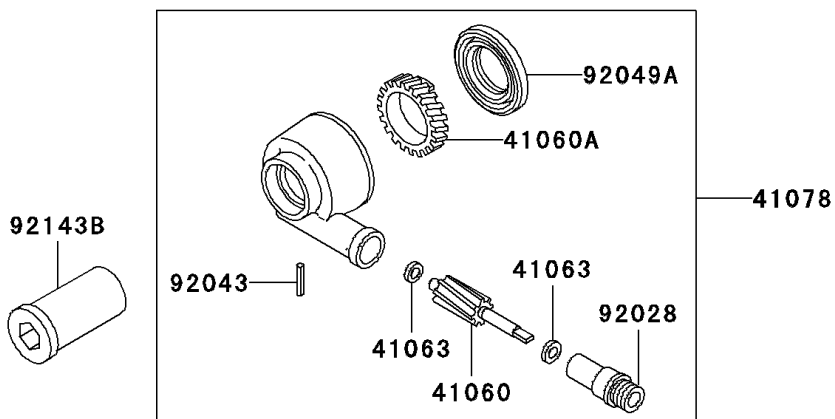

2002 Ninja® ZX™-7R PARTS DIAGRAM

Front Wheel

F2230

2002 Ninja® ZX™ -7R PARTS LIST

Front Wheel

ITEM NAME	PART NUMBER	QUANTITY
BEARING-BALL,#6005UU (Ref # 601)	601B6005UU	2
GEAR-METER SCREW,9T (Ref # 41060)	41060-1140	1
GEAR-METER SCREW,24T (Ref # 41060A)	41060-1141	1
WASHER,5.1X9X0.4 (Ref # 41063)	41063-001	2
RECEIVER-SPEEDOMETER (Ref # 41064)	41064-1055	1
AXLE,FR (Ref # 41068)	41068-1327	1
WHEEL-ASSY,FR,P.C.GRAY (Ref # 41073)	41073-1496-DH	1
CASE-ASSY-METER GEAR (Ref # 41078)	41078-1082	1
BUSHING,METER GEAR CASE (Ref # 92028)	92028-1634	1
RING-SNAP,47MM (Ref # 92033)	92033-1042	2
PIN,SPRING,3X18 (Ref # 92043)	92043-1454	1
SEAL-OIL,BJN 32 47 5 (Ref # 92049)	92049-1377	1
SEAL-OIL,BJN-C2 35 52 5 (Ref # 92049A)	92049-1378	1
COLLAR,FR HUB,L=94 (Ref # 92143)	92143-1476	1
COLLAR,FR AXLE,RH,L=17.5 (Ref # 92143A)	92143-1477	1
COLLAR,FR AXLE,LH,L=44.5 (Ref # 92143B)	92143-1478	1