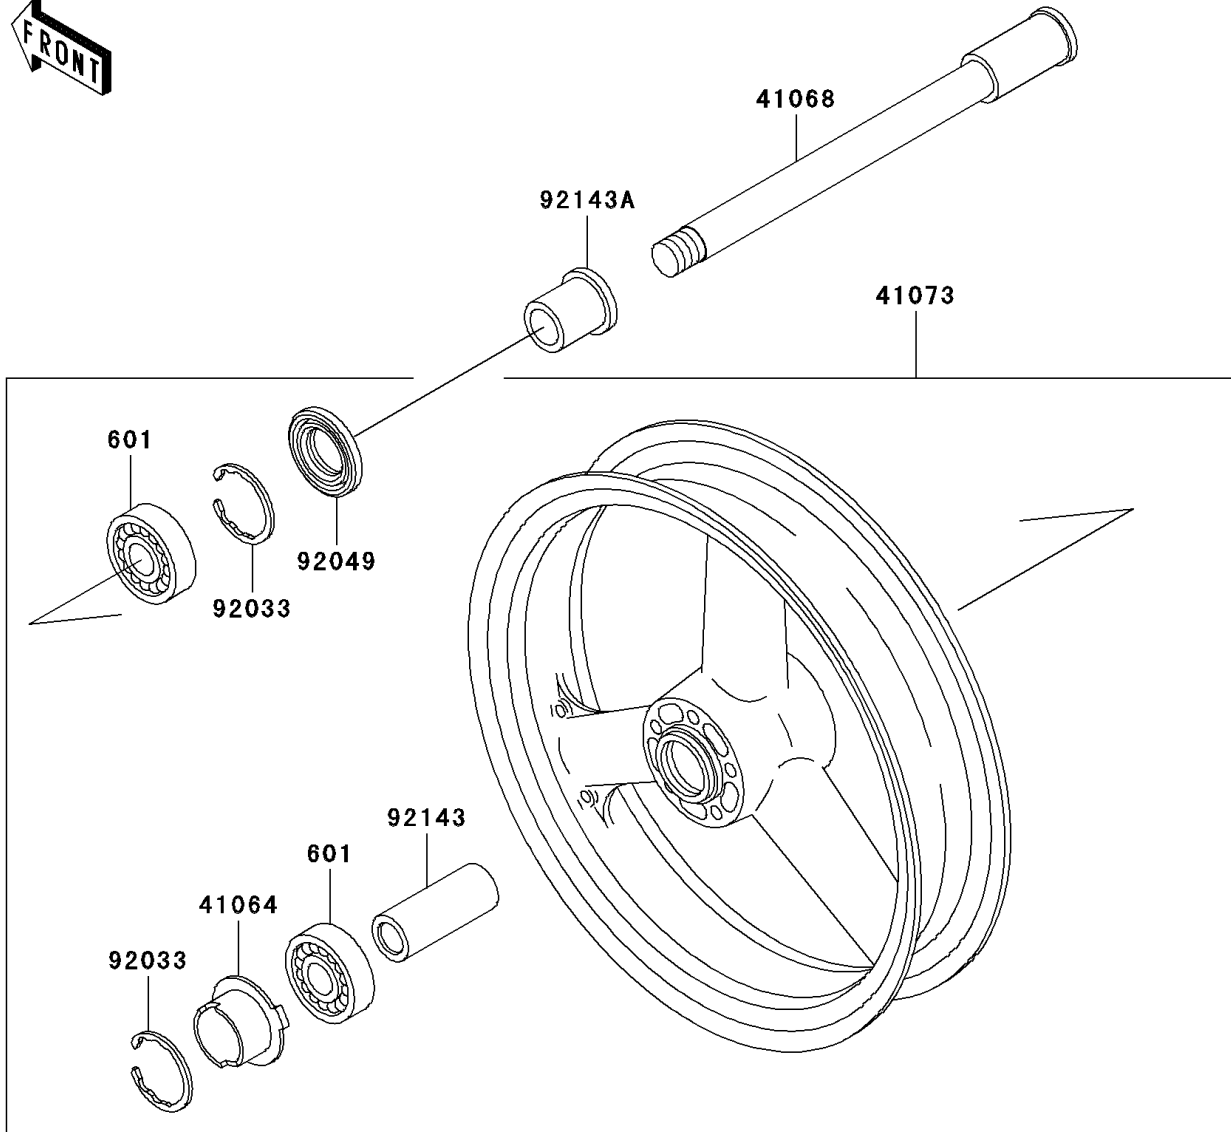

2003 Ninja® ZX™-7R PARTS DIAGRAM

Front Wheel

F2230

2003 Ninja® ZX™ -7R PARTS LIST

Front Wheel

ITEM NAME	PART NUMBER	QUANTITY
BEARING-BALL,#6005UU (Ref # 601)	601B6005UU	2
GEAR-METER SCREW,9T (Ref # 41060)	41060-1140	1
GEAR-METER SCREW,24T (Ref # 41060A)	41060-1141	1
WASHER,5.1X9X0.4 (Ref # 41063)	41063-001	2
RECEIVER-SPEEDOMETER (Ref # 41064)	41064-1055	1
AXLE,FR (Ref # 41068)	41068-1327	1
WHEEL-ASSY,FR,P.C.GRAY (Ref # 41073)	41073-1496-DH	1
CASE-ASSY-METER GEAR (Ref # 41078)	41078-1082	1
BUSHING,METER GEAR CASE (Ref # 92028)	92028-1634	1
RING-SNAP,47MM (Ref # 92033)	92033-1042	2
PIN,SPRING,3X18 (Ref # 92043)	92043-1454	1
SEAL-OIL,BJN 32 47 5 (Ref # 92049)	92049-1377	1
SEAL-OIL,BJN-C2 35 52 5 (Ref # 92049A)	92049-1378	1
COLLAR,FR HUB,L=94 (Ref # 92143)	92143-1476	1
COLLAR,FR AXLE,RH,L=17.5 (Ref # 92143A)	92143-1477	1
COLLAR,FR AXLE,LH,L=44.5 (Ref # 92143B)	92143-1478	1