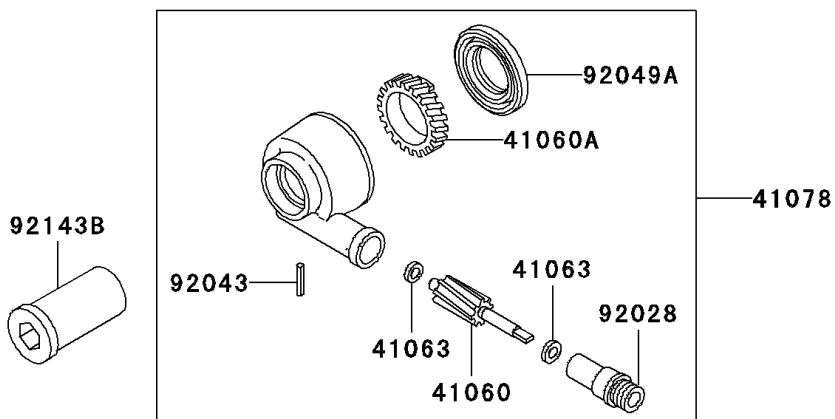

2003 Ninja® ZX™-7R PARTS DIAGRAM

Front Wheel

F2230

2003 Ninja® ZX™ -7R PARTS LIST

Front Wheel

ITEM NAME	PART NUMBER	QUANTITY
BEARING-BALL,#6005UU (Ref # 601)	601B6005UU	2
GEAR-METER SCREW,9T (Ref # 41060)	41060-1140	1
GEAR-METER SCREW,24T (Ref # 41060A)	41060-1141	1
WASHER,5.1X9X0.4 (Ref # 41063)	41063-001	2
RECEIVER-SPEEDOMETER (Ref # 41064)	41064-1055	1
AXLE,FR (Ref # 41068)	41068-1327	1
WHEEL-ASSY,FR,P.C.GRAY (Ref # 41073)	41073-1496-DH	1
CASE-ASSY-METER GEAR (Ref # 41078)	41078-1082	1
BUSHING,METER GEAR CASE (Ref # 92028)	92028-1634	1
RING-SNAP,47MM (Ref # 92033)	92033-1042	2
PIN,SPRING,3X18 (Ref # 92043)	92043-1454	1
SEAL-OIL,BJN 32 47 5 (Ref # 92049)	92049-1377	1
SEAL-OIL,BJN-C2 35 52 5 (Ref # 92049A)	92049-1378	1
COLLAR,FR HUB,L=94 (Ref # 92143)	92143-1476	1
COLLAR,FR AXLE,RH,L=17.5 (Ref # 92143A)	92143-1477	1
COLLAR,FR AXLE,LH,L=44.5 (Ref # 92143B)	92143-1478	1