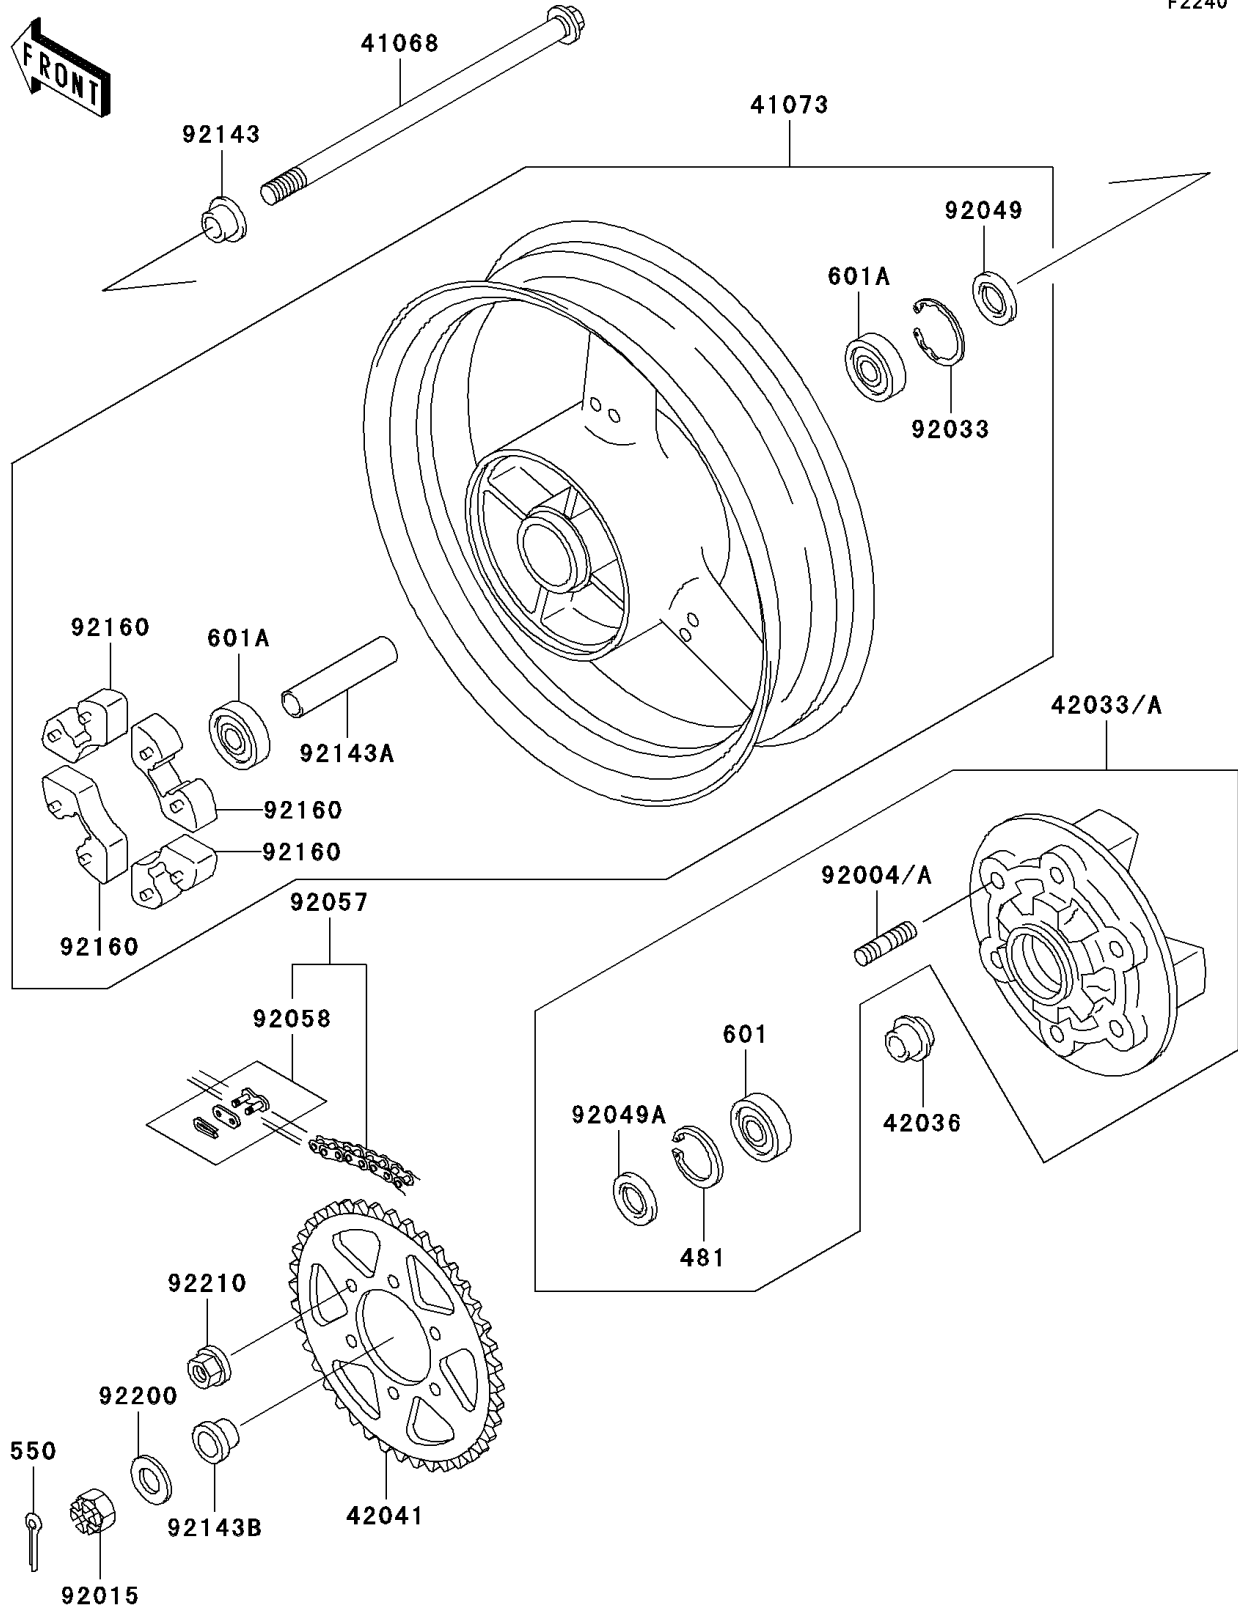

2003 Ninja® ZX™ -7R PARTS DIAGRAM

Rear Wheel/Chain

F2240

2003 Ninja® ZX™ -7R PARTS LIST

Rear Wheel/Chain

ITEM NAME	PART NUMBER	QUANTITY
CIRCLIP (Ref # 481)	481J5500	1
PIN-COTTER,4.0X40 (Ref # 550)	550D4040	1
BEARING-BALL,#6006G (Ref # 601)	601B6006G	1
BEARING-BALL (Ref # 601A)	601B6205UU	2
AXLE,RR (Ref # 41068)	41068-1326	1
WHEEL-ASSY,RR,C.GRAY (Ref # 41073)	41073-1597-DH	1
COUPLING-ASSY,RR HUB (Ref # 42033A)	42033-1213	1
SLEEVE,RR HUB,L=22 (Ref # 42036)	42036-1279	1
SPROCKET-HUB,43T (Ref # 42041)	42041-1467	1
STUD,10X19 (Ref # 92004A)	92004-1275	6
NUT,CASTLE,24MM (Ref # 92015)	92015-1844	1
RING-SNAP,52MM (Ref # 92033)	92033-1043	1
SEAL-OIL,RR HUB,L=159 (Ref # 92049)	92049-1375	1
SEAL-OIL,PJN 40 55 8 (Ref # 92049A)	92049-1376	1
CHAIN,DRIVE,RKGB525ROZ2X110L (Ref # 92057)	92057-0013	1
JOINT-CHAIN,DRIVE (Ref # 92058)	92058-1109	1
COLLAR,RR AXLE,RH,L=26 (Ref # 92143)	92143-1475	1
COLLAR,RR HUB,L=136 (Ref # 92143A)	92143-1783	1
COLLAR,RR AXLE,LH,L=17 (Ref # 92143B)	92143-1784	1
DAMPER,SHOCK,RR HUB (Ref # 92160)	92160-1485	4
WASHER,25.5X38X4.5 (Ref # 92200)	92200-1081	1
NUT,10MM (Ref # 92210)	92210-1258	6