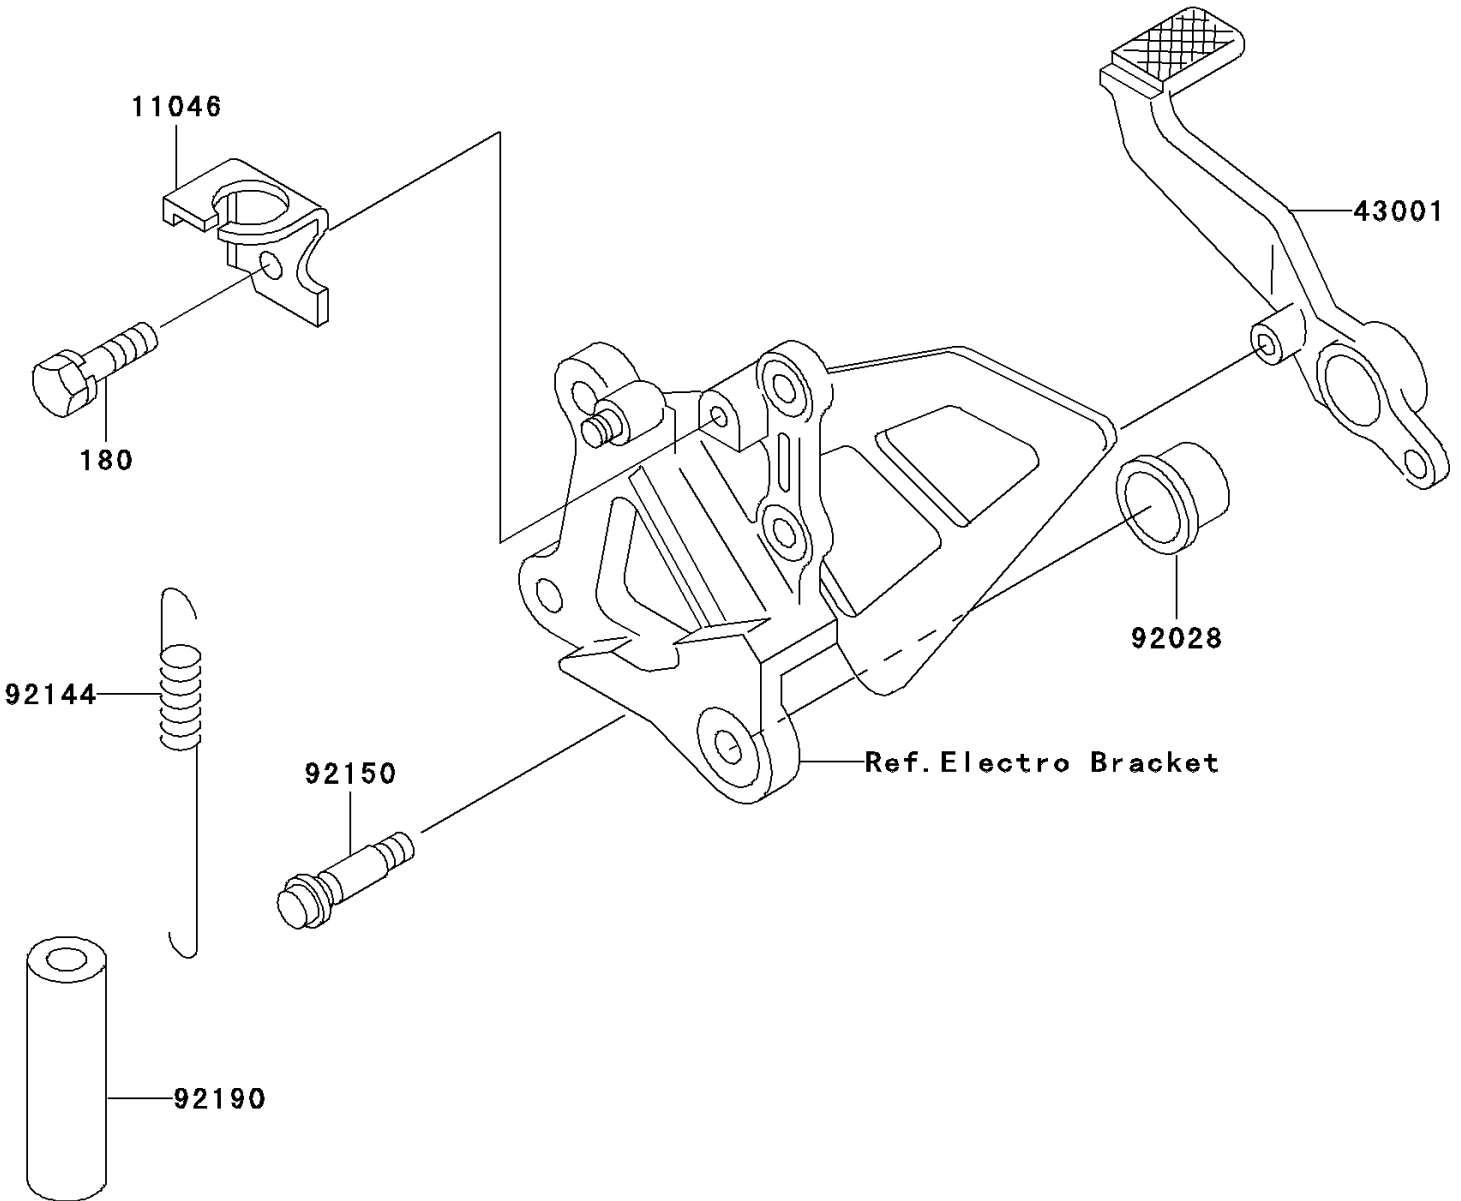

2000 Ninja[®] ZX[™]-7R PARTS DIAGRAM

Brake Pedal/Torque Link

F2260

2000 Ninja® ZX™-7R PARTS LIST

Brake Pedal/Torque Link

ITEM NAME	PART NUMBER	QUANTITY
BOLT-UPSET-WS (Ref # 180)	180H0614	1
BRACKET,REAR BRAKE SWITCH (Ref # 11046)	11046-1252	1
LEVER-BRAKE,PEDAL (Ref # 43001)	43001-1274	1
BUSHING (Ref # 92028)	92028-1576	1
SPRING,BRAKE PEDAL RETURN (Ref # 92144)	92144-1421	1
BOLT (Ref # 92150)	92150-1439	1
TUBE,14X20X100 (Ref # 92190)	92190-1170	1